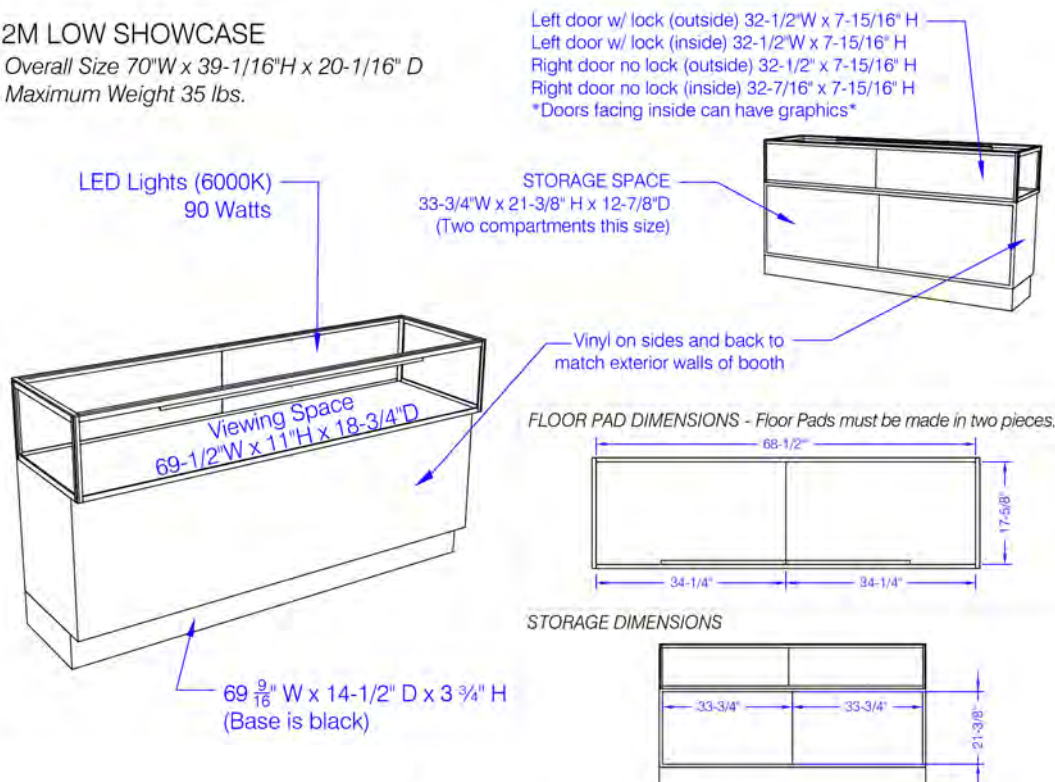

2M Low Showcase Specifications

2M LOW SHOWCASE

Overall Size 70"W x 39-1/16"H x 20-1/16" D
Maximum Weight 35 lbs.

1M Tower Showcase Specifications

1M TOWER

Overall Size 29-3/4"W x 70-1/4"H x 19-7/8" D
Maximum Weight 25 lbs.

2M Tower Showcase Specifications

2M TOWER

Overall Size 70-1/8"W x 63-3/16"H x 20-1/16" D
Maximum Weight 35 lbs.

*Towers will be inserted in Salon, Only back of tower will be seen from inside of booth