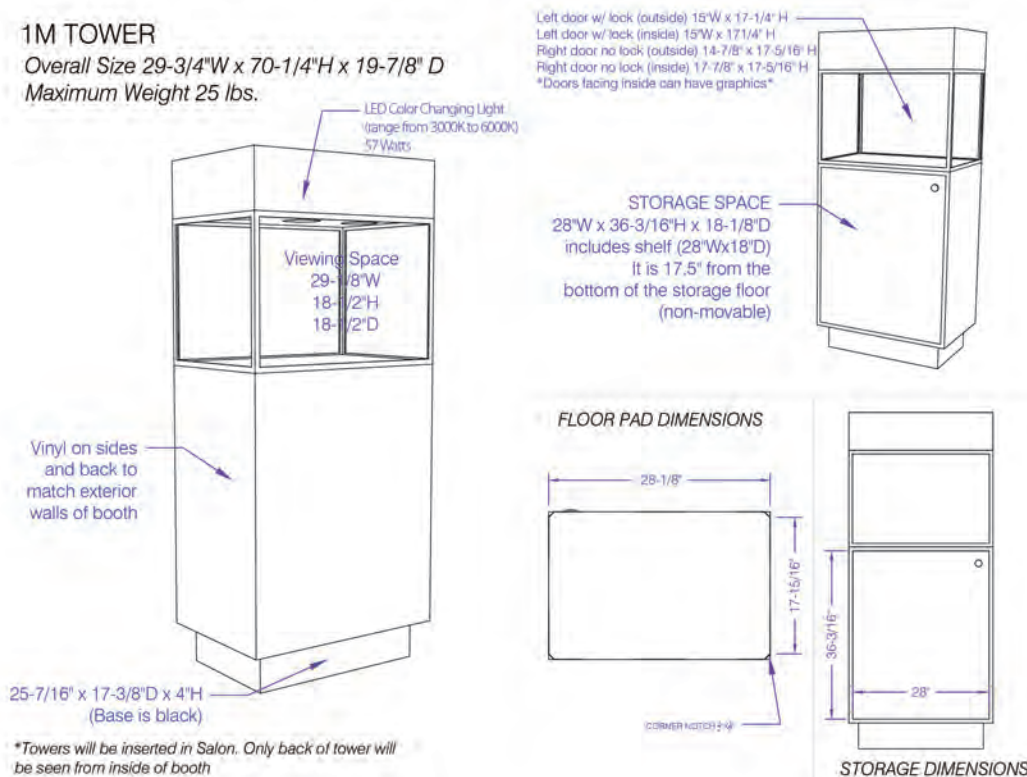

2M Low Showcase Specifications

2M LOW SHOWCASE

Overall Size 70"W x 39-1/16"H x 20-1/16" D
Maximum Weight 35 lbs.

1M Tower Showcase Specifications

1M TOWER

Overall Size 29-3/4"W x 70-1/4"H x 19-7/8" D
Maximum Weight 25 lbs.

2M Tower Showcase Specifications

2M TOWER

Overall Size 70-1/8"W x 63-3/16"H x 20-1/16" D
Maximum Weight 35 lbs.

*Towers will be inserted in Salon, Only back of tower will be seen from inside of booth