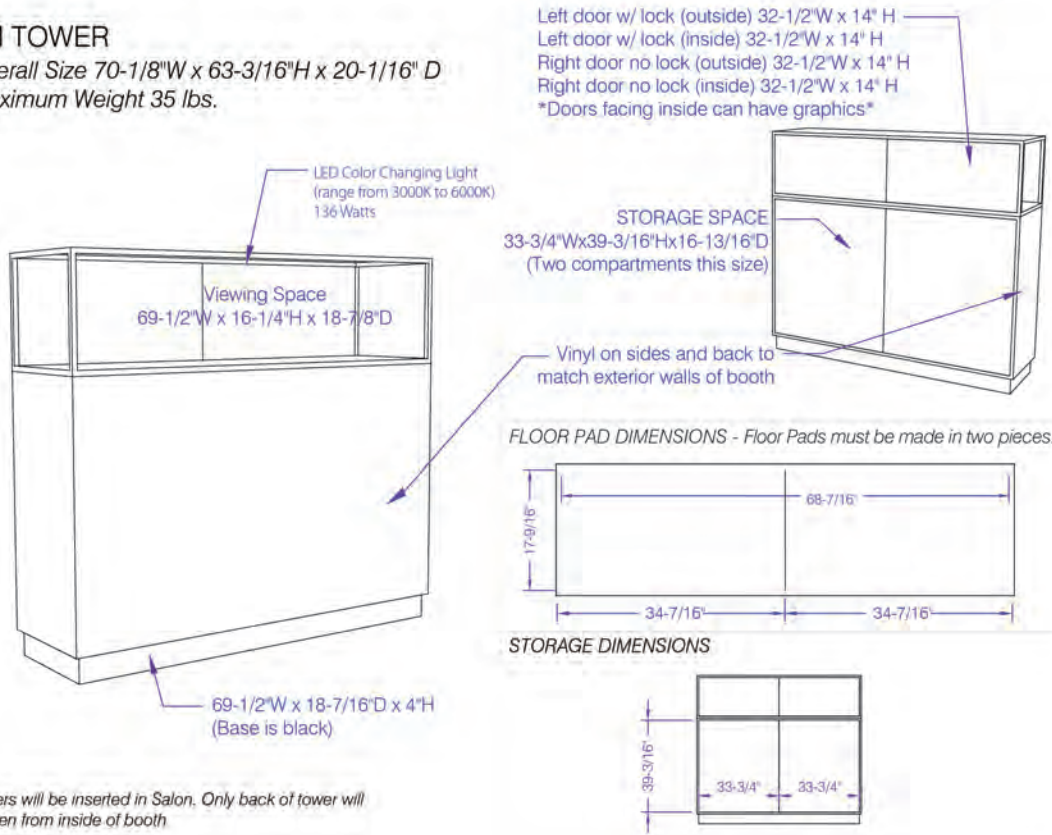

2M Low Showcase Specifications

2M LOW SHOWCASE

Overall Size 70"W x 39-1/16"H x 20-1/16" D
Maximum Weight 35 lbs.

1M Tower Showcase Specifications

1M TOWER

Overall Size 29-3/4"W x 70-1/4"H x 19-7/8" D
Maximum Weight 25 lbs.

2M Tower Showcase Specifications

2M TOWER

Overall Size 70-1/8"W x 63-3/16"H x 20-1/16" D
Maximum Weight 35 lbs.

*Towers will be inserted in Salon, Only back of tower will be seen from inside of booth