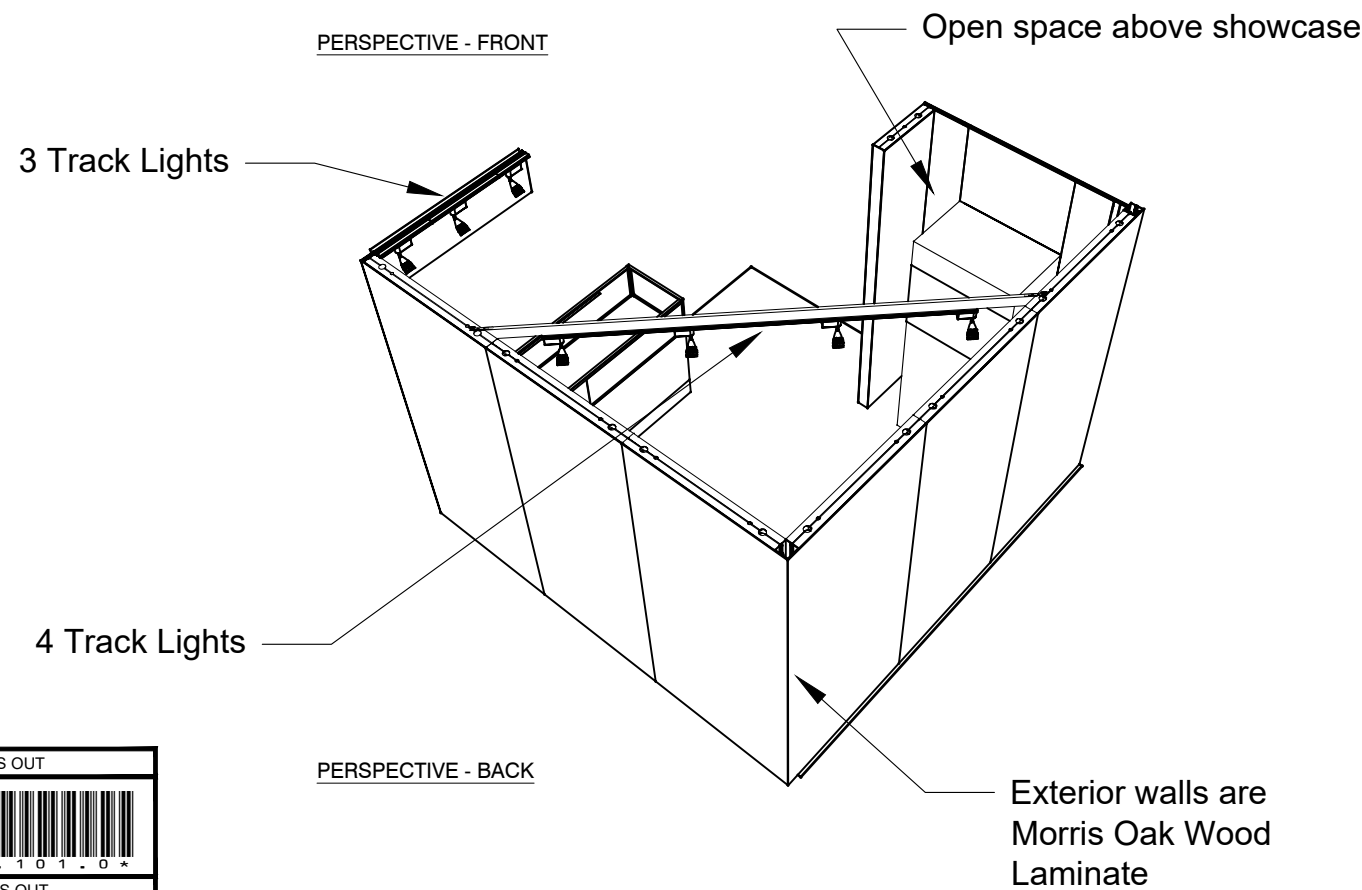

Note: For 2M low showcases only, in addition to track in center, one (1) track with three (3) lights hung behind sign plaque above low showcase will be added.

Salon Size: Open Salon measures 10' (3.05M) wide x 10' (3.05M) long x 8' (2.44M) high.
Please see internal exhibit dimensions on attached renderings.

Please contact CoutureSales@freeman.com to discuss further customizing your space.

10 X 10 CORNER SALON

Low Showcases Option

44"x12" ID Sign
(There are 3 track lights behind sign)

Light Gray Laminate

Showcases have
LED lights integrated

4 Track Lights

Morris Oak
Wood Laminate

10x10 Premium Corner 2M Low Showcases

PERSPECTIVE - FRONT

PLAN VIEW

PERSPECTIVE - BACK

FRONT VIEW

LESS THAN 30 DAYS OUT

MORE THAN 30 DAYS OUT

10x10 - 1M Tower/2M Showcase Option

PERSPECTIVE - FRONT

PLAN VIEW

PERSPECTIVE - BACK

FRONT VIEW

LESS THAN 30 DAYS OUT

* 0 0 5 0 5 9 0 7 0 1 . 1 0 1 . 0 *