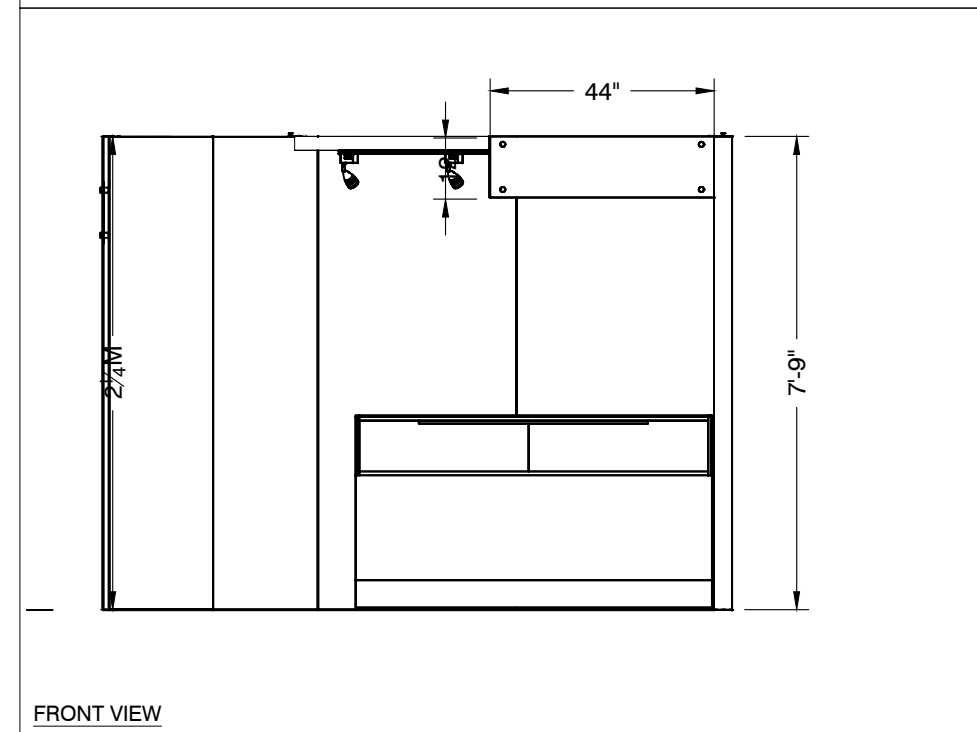

Note: For 2M low showcases only, in addition to track in center, one (1) track with three (3) lights hung behind sign plaque above low showcase will be added.

Salon Size: Open Salon measures 10' (3.05M) wide x 10' (3.05M) long x 8' (2.44M) high.
Please see internal exhibit dimensions on attached renderings.

Please contact CoutureSales@freeman.com to discuss further customizing your space.

10 X 10 CORNER SALON

Low Showcases Option

44"x12" ID Sign
(There are 3 track lights behind sign)

Light Gray Laminate

Showcases have
LED lights integrated

4 Track Lights

Morris Oak
Wood Laminate

10x10 Premium Corner 2M Low Showcases

PERSPECTIVE - FRONT

PLAN VIEW

PERSPECTIVE - BACK

FRONT VIEW

LESS THAN 30 DAYS OUT

MORE THAN 30 DAYS OUT

10x10 - 1M Tower/2M Showcase Option

PERSPECTIVE - FRONT

PLAN VIEW

PERSPECTIVE - BACK

FRONT VIEW

LESS THAN 30 DAYS OUT

* 0 0 5 0 5 9 0 7 0 1 . 1 0 1 . 0 *