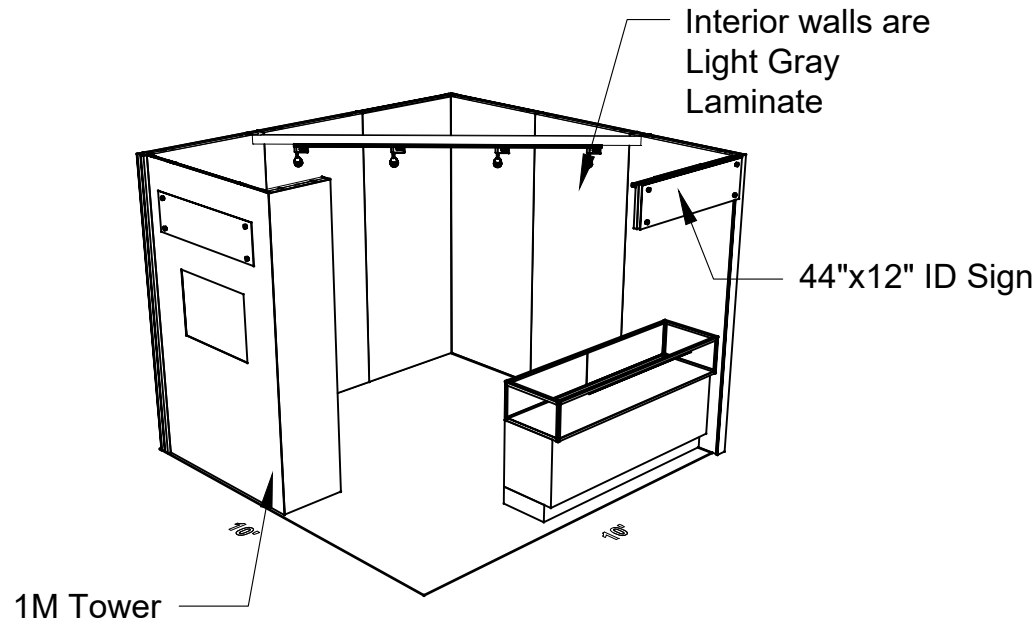

10x10 - 1M Tower/2M Showcase Option

PERSPECTIVE - FRONT