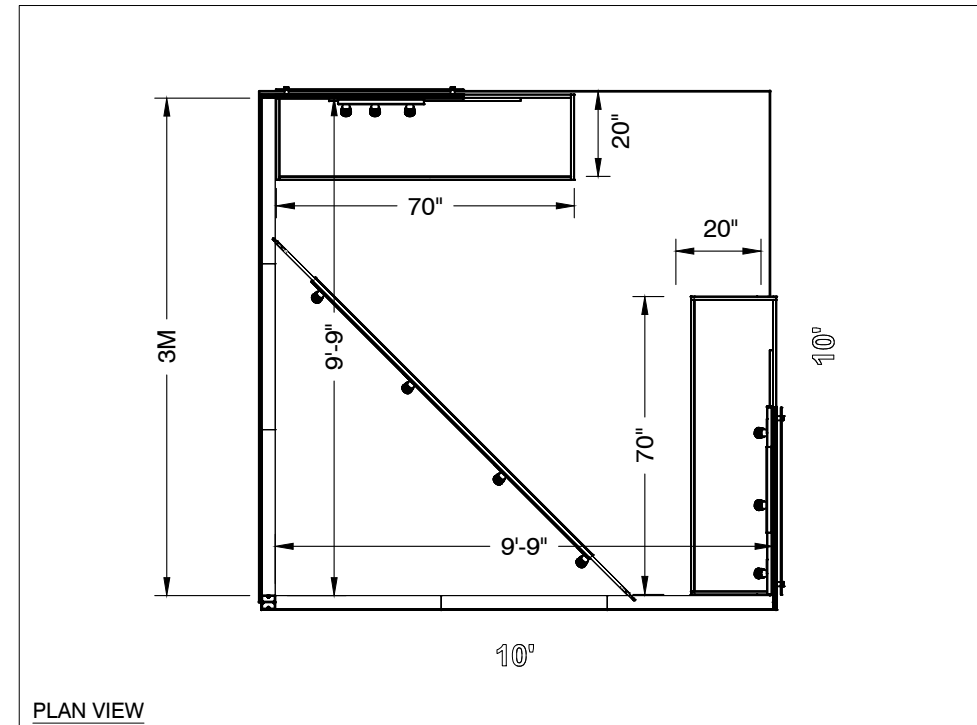

10' x 10' Corner Specifications

SALON BOOTH PACKAGE INCLUDES:

Showcase Options: Two 2M Low (6')
One 1M Tower (3') and One 2M Low (6')

- One (1) Wastebasket
- Four (4) Wynn Hotel Ballroom Chairs
- One (1) Table (*please complete the Salon Package Table Order Form by May 5, 2025*)
- One (1) Track Lighting Bar with four (4) 6000K LED 12 watt fixtures
- Electrical for the showcases and the lights in each booth will be included. Any other items requiring electricity in the Salons will require an electrical order to be placed with Freeman. Please refer to the Freeman Electrical Order Form.
- Custom sign plaque with company name and booth number in Couture Type font
- One time vacuuming prior to show opening
- Daily trash removal (*please leave your wastebasket outside your booth at close of show each day*)

Note: For 2M low showcases only, in addition to track in center, one (1) track with three (3) lights hung behind sign plaque above low showcase will be added.

Salon Size: Open Salon measures 10' (3.05M) wide x 10' (3.05M) long x 8' (2.44M) high.
Please see internal exhibit dimensions on attached renderings.

Please contact CoutureSales@freeman.com to discuss further customizing your space.

10 X 10 CORNER SALON

Low Showcases Option

44"x12" ID Sign
(There are 3 track lights behind sign)

Light Gray Laminate

Showcases have
LED lights integrated

4 Track Lights

Morris Oak
Wood Laminate

10x10 Premium Corner 2M Low Showcases

PERSPECTIVE - FRONT

PLAN VIEW

PERSPECTIVE - BACK

FRONT VIEW

LESS THAN 30 DAYS OUT