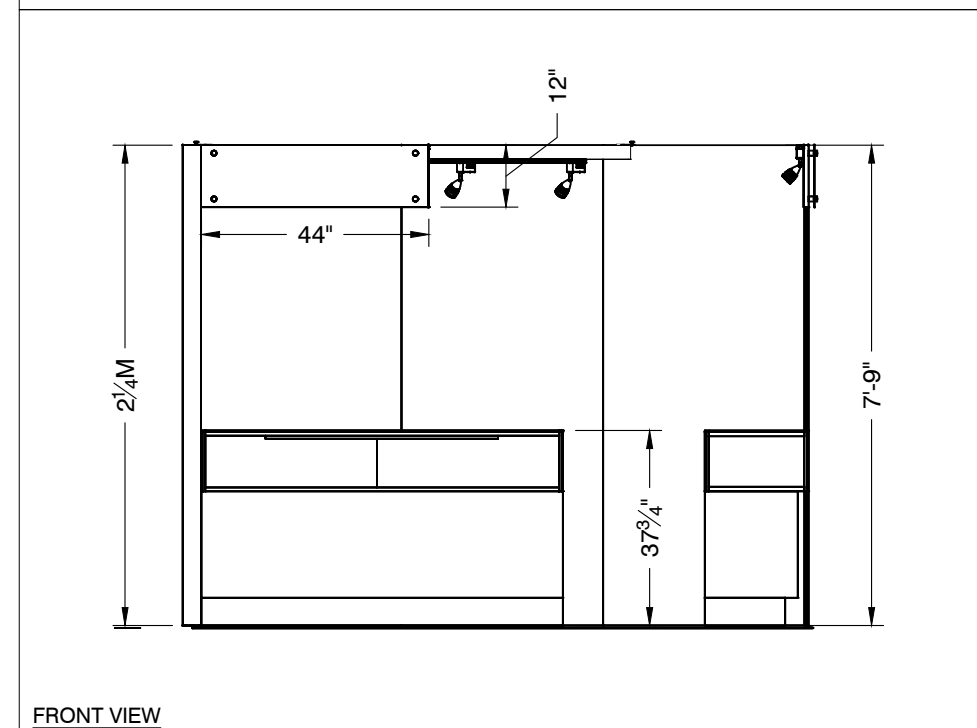

Note: For 2M low showcases only, in addition to track in center, one (1) track with three (3) lights hung behind sign plaque above low showcase will be added.

Salon Size: Open Salon measures 10' (3.05M) wide x 10' (3.05M) long x 8' (2.44M) high.
Please see internal exhibit dimensions on attached renderings.

Please contact CoutureSales@freeman.com to discuss further customizing your space.

10 X 10 CORNER SALON

Low Showcases Option

44"x12" ID Sign
(There are 3 track lights behind sign)

Light Gray Laminate

Showcases have
LED lights integrated

4 Track Lights

Morris Oak
Wood Laminate

10x10 Premium Corner 2M Low Showcases

PERSPECTIVE - FRONT

PLAN VIEW

PERSPECTIVE - BACK

FRONT VIEW

LESS THAN 30 DAYS OUT

MORE THAN 30 DAYS OUT

10x10 - 1M Tower/2M Showcase Option

PERSPECTIVE - FRONT

PLAN VIEW

PERSPECTIVE - BACK

FRONT VIEW

LESS THAN 30 DAYS OUT

* 0 0 5 0 5 9 0 7 0 1 . 1 0 1 . 0 *