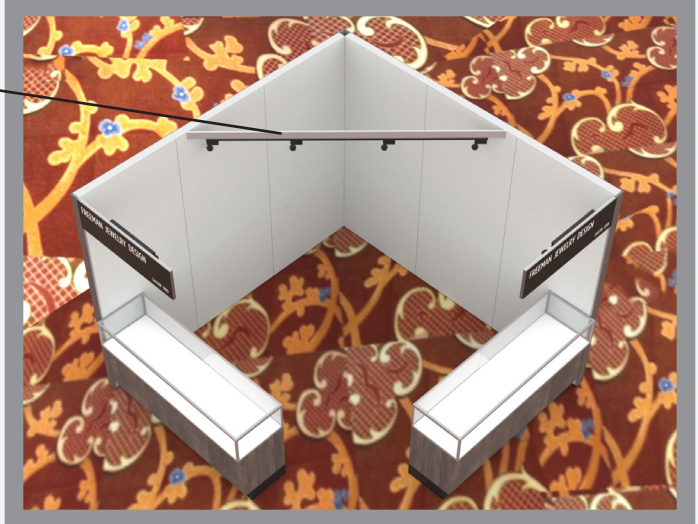

10' x 10' Corner Specifications

SALON BOOTH PACKAGE INCLUDES:

Showcase Options: Two 2M Low (6')
One 1M Tower (3') and One 2M Low (6')

- One (1) Wastebasket
- Four (4) Wynn Hotel Ballroom Chairs
- One (1) Table (*please complete the Salon Package Table Order Form by May 5, 2025*)
- One (1) Track Lighting Bar with four (4) 6000K LED 12 watt fixtures
- Electrical for the showcases and the lights in each booth will be included. Any other items requiring electricity in the Salons will require an electrical order to be placed with Freeman. Please refer to the Freeman Electrical Order Form.
- Custom sign plaque with company name and booth number in Couture Type font
- One time vacuuming prior to show opening
- Daily trash removal (*please leave your wastebasket outside your booth at close of show each day*)

Note: For 2M low showcases only, in addition to track in center, one (1) track with three (3) lights hung behind sign plaque above low showcase will be added.

Salon Size: Open Salon measures 10' (3.05M) wide x 10' (3.05M) long x 8' (2.44M) high.
Please see internal exhibit dimensions on attached renderings.

Please contact CoutureSales@freeman.com to discuss further customizing your space.

10 X 10 CORNER SALON

Low Showcases Option

44"x12" ID Sign
(There are 3 track lights behind sign)

Light Gray Laminate

Showcases have
LED lights integrated

4 Track Lights

Morris Oak
Wood Laminate

10x10 Premium Corner 2M Low Showcases

PERSPECTIVE - FRONT

PLAN VIEW

PERSPECTIVE - BACK

FRONT VIEW

LESS THAN 30 DAYS OUT