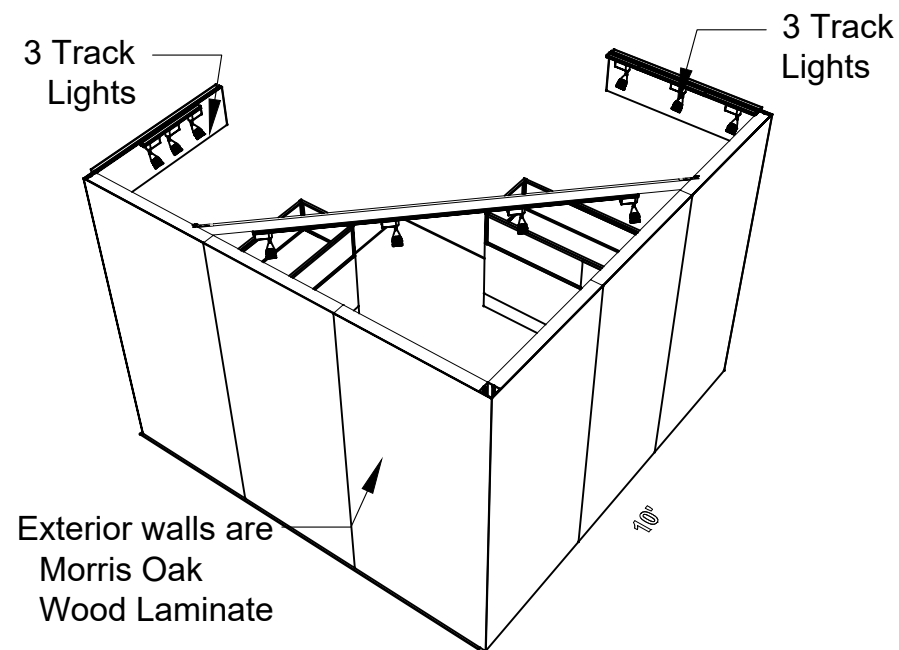

Please contact CoutureSales@freeman.com to discuss further customizing your space.

10 X 10 CORNER SALON

Low Showcases Option

44"x12" ID Sign
(There are 3 track lights behind sign)

Light Gray Laminate

Showcases have
LED lights integrated

4 Track Lights

Morris Oak
Wood Laminate

10x10 Premium Corner 2M Low Showcases

PERSPECTIVE - FRONT

PLAN VIEW

PERSPECTIVE - BACK

FRONT VIEW

LESS THAN 30 DAYS OUT

MORE THAN 30 DAYS OUT

10x10 - 1M Tower/2M Showcase Option

PERSPECTIVE - FRONT

PLAN VIEW

PERSPECTIVE - BACK

FRONT VIEW

LESS THAN 30 DAYS OUT

* 0 0 5 0 5 9 0 7 0 1 . 1 0 1 . 0 *