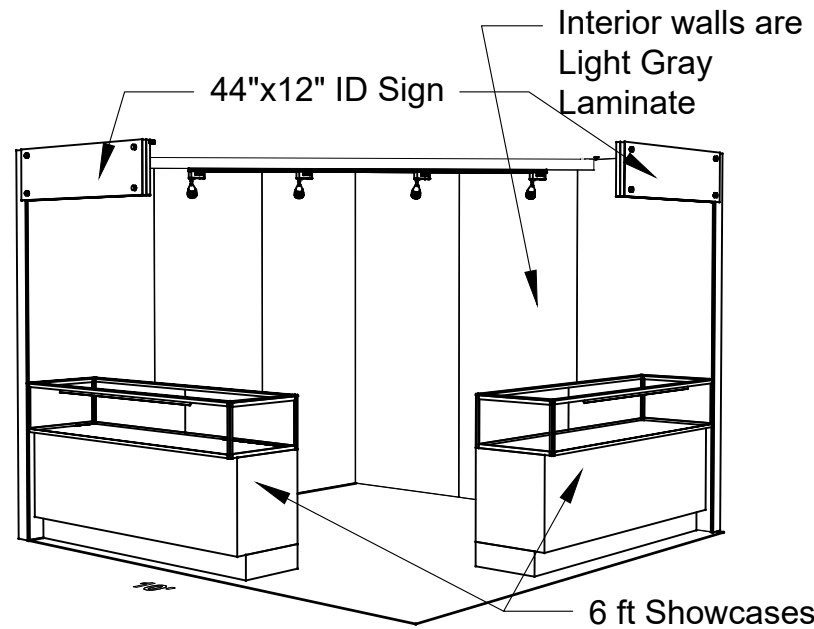

10' x 10' Corner Specifications

SALON BOOTH PACKAGE INCLUDES:

Showcase Options: Two 2M Low (6')
One 1M Tower (3') and One 2M Low (6')

- One (1) Wastebasket
- Four (4) Wynn Hotel Ballroom Chairs
- One (1) Table (*please complete the Salon Package Table Order Form by May 5, 2025*)
- One (1) Track Lighting Bar with four (4) 6000K LED 12 watt fixtures
- Electrical for the showcases and the lights in each booth will be included. Any other items requiring electricity in the Salons will require an electrical order to be placed with Freeman. Please refer to the Freeman Electrical Order Form.
- Custom sign plaque with company name and booth number in Couture Type font
- One time vacuuming prior to show opening
- Daily trash removal (*please leave your wastebasket outside your booth at close of show each day*)

Note: For 2M low showcases only, in addition to track in center, one (1) track with three (3) lights hung behind sign plaque above low showcase will be added.

Salon Size: Open Salon measures 10' (3.05M) wide x 10' (3.05M) long x 8' (2.44M) high.
Please see internal exhibit dimensions on attached renderings.

Please contact CoutureSales@freeman.com to discuss further customizing your space.

10 X 10 CORNER SALON

Low Showcases Option

44"x12" ID Sign
(There are 3 track lights behind sign)

Light Gray Laminate

Showcases have
LED lights integrated

4 Track Lights

Morris Oak
Wood Laminate

10x10 Premium Corner 2M Low Showcases

PERSPECTIVE - FRONT

PLAN VIEW

PERSPECTIVE - BACK

FRONT VIEW

LESS THAN 30 DAYS OUT