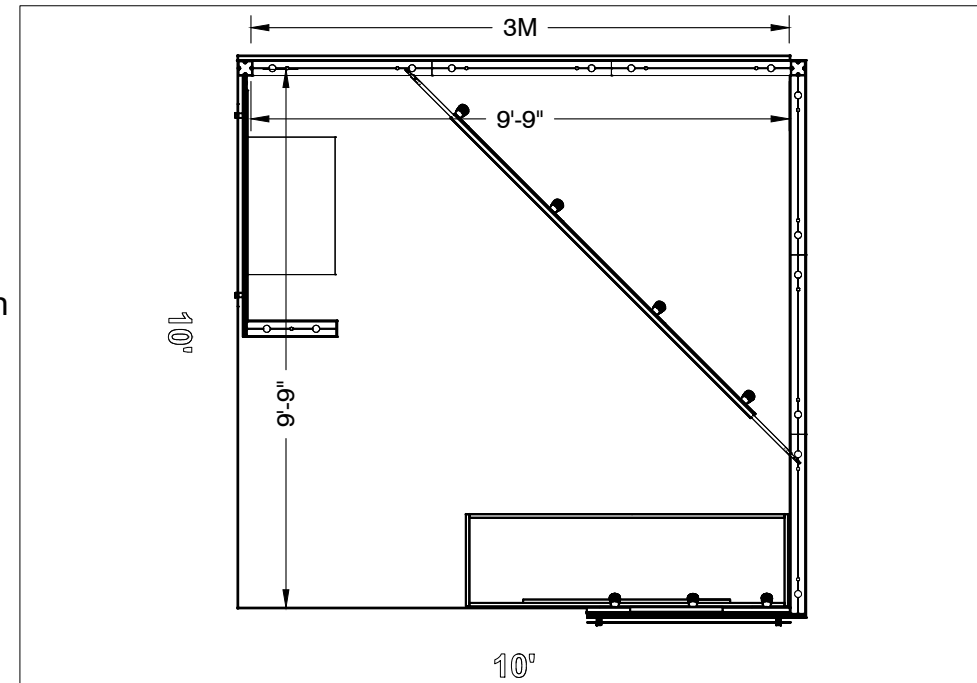

Note: For 2M low showcases only, in addition to track in center, one (1) track with three (3) lights hung behind sign plaque above low showcase will be added.

Salon Size: Open Salon measures 10' (3.05M) wide x 10' (3.05M) long x 8' (2.44M) high.
Please see internal exhibit dimensions on attached renderings.

Please contact CoutureSales@freeman.com to discuss further customizing your space.

10 X 10 CORNER SALON

Low Showcases Option

44"x12" ID Sign
(There are 3 track lights behind sign)

Light Gray Laminate

Showcases have
LED lights integrated

4 Track Lights

Morris Oak
Wood Laminate

10x10 Premium Corner 2M Low Showcases

PERSPECTIVE - FRONT

PLAN VIEW

PERSPECTIVE - BACK

FRONT VIEW

LESS THAN 30 DAYS OUT

MORE THAN 30 DAYS OUT

10x10 - 1M Tower/2M Showcase Option

PERSPECTIVE - FRONT

PLAN VIEW

PERSPECTIVE - BACK

FRONT VIEW

LESS THAN 30 DAYS OUT

* 0 0 5 0 5 9 0 7 0 1 . 1 0 1 . 0 *