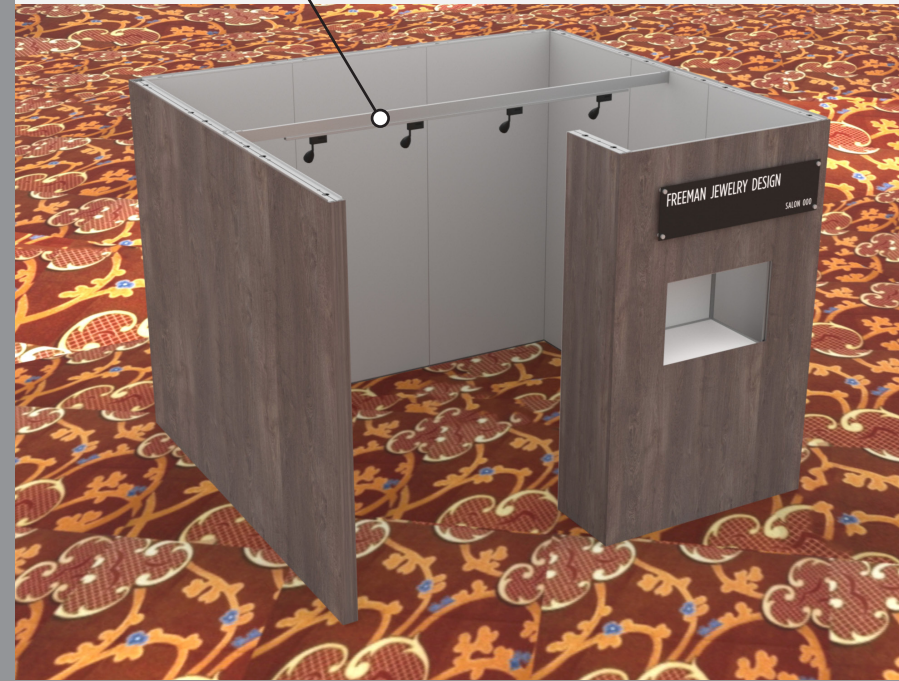

10' x 10' Inline Salon Specifications

SALON BOOTH PACKAGE INCLUDES:

Showcase Options: One 2M Tower (6')
One 1M Tower (3')
One 2M Low (6')

- One (1) Wastebasket
- Four (4) Wynn Hotel Ballroom Chairs
- One (1) Table (*please complete the Salon Package Table Order Form by May 5, 2025*)
- One (1) Track Lighting Bar with four (4) 6000K LED 12 watt fixtures
- Electrical for the showcases and the lights in each booth will be included. Any other items requiring electricity in the Salons will require an electrical order to be placed with Freeman. Please refer to the Freeman Electrical Order Form.
- Custom sign plaque with company name and booth number in Couture Type font
- One time vacuuming prior to show opening
- Daily trash removal (*please leave your wastebasket outside your booth at close of show each day*)

Please contact CoutureSales@freeman.com to discuss further customizing your space.

10 X 10 INLINE SALON

2M Tower Option

Morris Oak Wood Laminate

Light Gray Laminate

44"x12" ID Sign

4 Track Lights

Tower showcase has LED lights integrated

10x10 - 2M Tower Option

LESS THAN 30 DAYS OUT

* 0 0 5 0 5 9 0 7 0 1 - 1 0 1 1 - 0 *

MORE THAN 30 DAYS OUT

* 0 0 5 0 5 9 0 7 0 1 - 1 0 1 1 - 1 *

10 X 10 INLINE SALON 1M Tower Option

Light Gray Laminate

44"x12" ID Sign

Morris Oak Wood Laminate

4 Track Lights

Tower showcase has LED lights integrated

10x10 - 1M Tower Option

PERSPECTIVE - FRONT

PERSPECTIVE - BACK

PLAN VIEW

FRONT VIEW