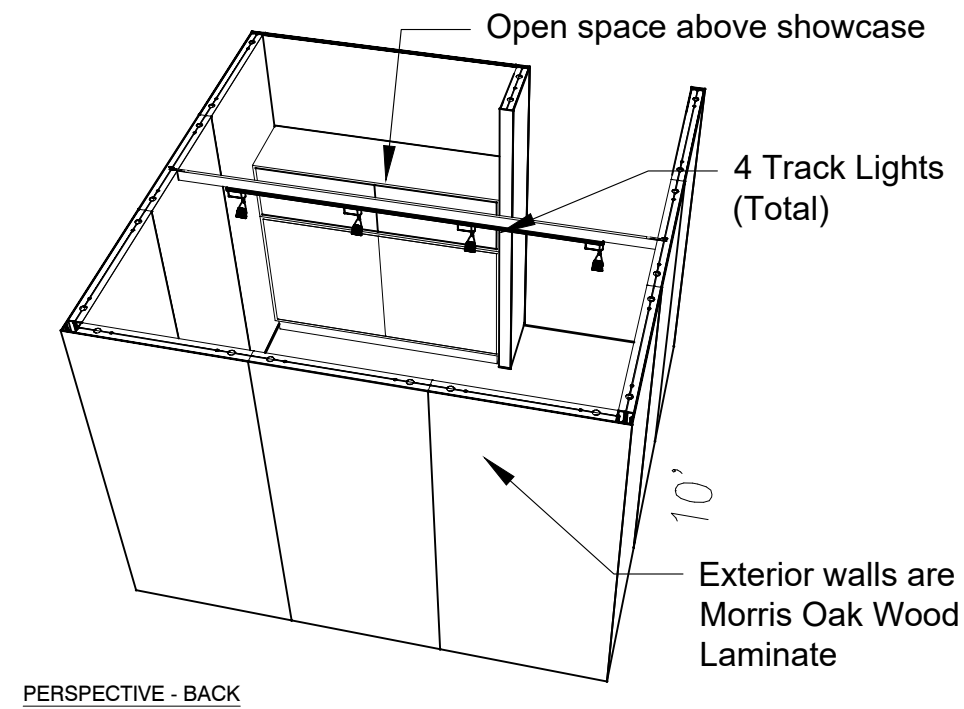

10x10 - 2M Tower Option

LESS THAN 30 DAYS OUT

* 0 0 5 0 5 9 0 7 0 1 - 1 0 1 1 - 0 *

MORE THAN 30 DAYS OUT

* 0 0 5 0 5 9 0 7 0 1 - 1 0 1 1 - 1 *