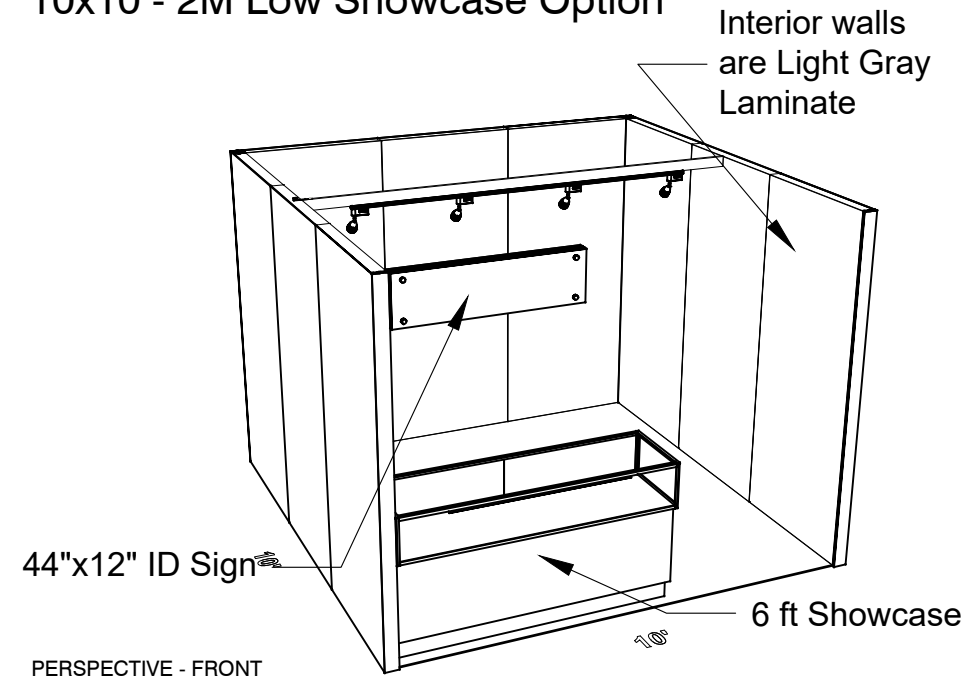

10' x 10' Inline Salon Specifications

SALON BOOTH PACKAGE INCLUDES:

Showcase Options: One 2M Tower (6')
One 1M Tower (3')
One 2M Low (6')

- One (1) Wastebasket
- Four (4) Wynn Hotel Ballroom Chairs
- One (1) Table (*please complete the Salon Package Table Order Form by May 5, 2025*)
- One (1) Track Lighting Bar with four (4) 6000K LED 12 watt fixtures
- Electrical for the showcases and the lights in each booth will be included. Any other items requiring electricity in the Salons will require an electrical order to be placed with Freeman. Please refer to the Freeman Electrical Order Form.
- Custom sign plaque with company name and booth number in Couture Type font
- One time vacuuming prior to show opening
- Daily trash removal (*please leave your wastebasket outside your booth at close of show each day*)

Note: For 2M low showcases only, in addition to track in center, one (1) track with three (3) lights hung behind sign plaque above low showcase will be added.

Salon Size: Salon measures 10' (3.05M) wide x 10' (3.05M) long x 8' (2.44M) high.
Please see internal exhibit dimensions on attached renderings.

Morris Oak Wood Laminate

4 Track Lights

Tower showcase has LED lights integrated

10x10 - 1M Tower Option

PERSPECTIVE - FRONT

PERSPECTIVE - BACK

PLAN VIEW

FRONT VIEW

LESS THAN 30 DAYS OUT

* 0 0 5 0 5 9 0 7 0 1 . 1 0 1 . 0 *

MORE THAN 30 DAYS OUT

* 0 0 5 0 5 9 0 7 0 1 . 1 0 1 . 1 *

10 X 10 INLINE SALON

2M Low Showcase Option

10x10 - 2M Low Showcase Option

LESS THAN 30 DAYS OUT