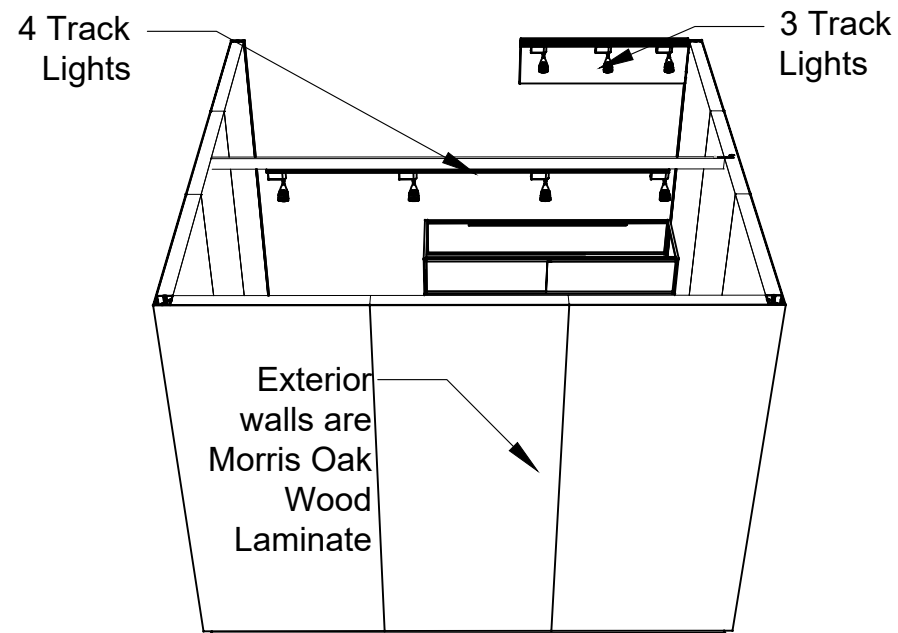

Note: For 2M low showcases only, in addition to track in center, one (1) track with three (3) lights hung behind sign plaque above low showcase will be added.

Salon Size: Salon measures 10' (3.05M) wide x 10' (3.05M) long x 8' (2.44M) high.
Please see internal exhibit dimensions on attached renderings.

Morris Oak Wood Laminate

4 Track Lights

Tower showcase has LED lights integrated

10x10 - 1M Tower Option

PERSPECTIVE - FRONT

PERSPECTIVE - BACK

PLAN VIEW

FRONT VIEW

LESS THAN 30 DAYS OUT

* 0 0 5 0 5 9 0 7 0 1 . 1 0 1 . 0 *

MORE THAN 30 DAYS OUT

* 0 0 5 0 5 9 0 7 0 1 . 1 0 1 . 1 *

10 X 10 INLINE SALON

2M Low Showcase Option

10x10 - 2M Low Showcase Option

LESS THAN 30 DAYS OUT