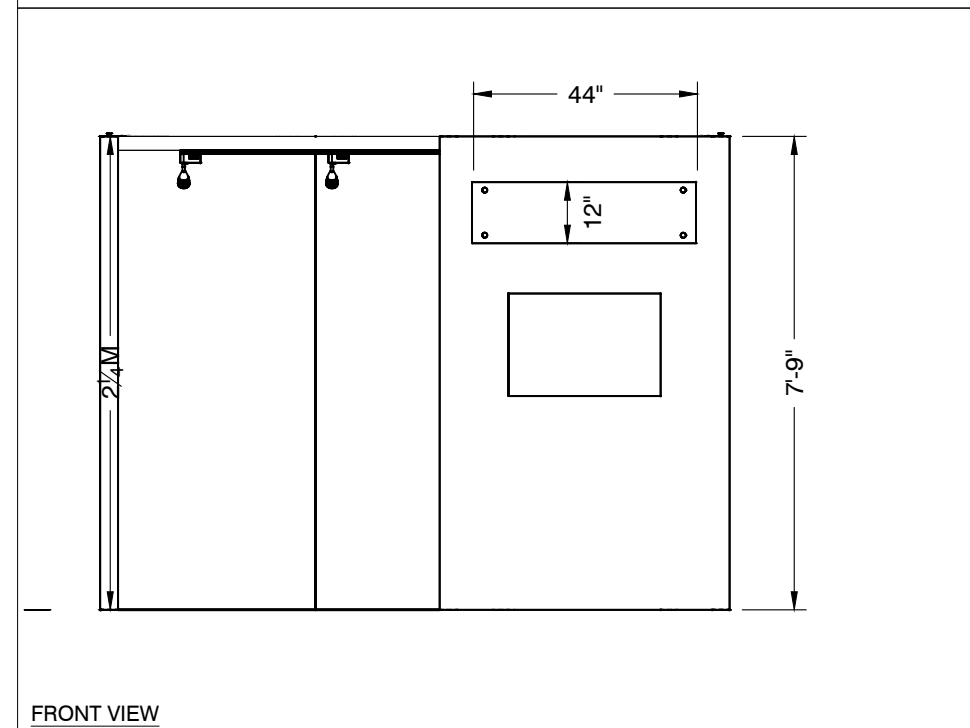

Note: For 2M low showcases only, in addition to track in center, one (1) track with three (3) lights hung behind sign plaque above low showcase will be added.

Salon Size: Salon measures 10' (3.05M) wide x 10' (3.05M) long x 8' (2.44M) high.
Please see internal exhibit dimensions on attached renderings.

Please contact CoutureSales@freeman.com to discuss further customizing your space.

10 X 10 INLINE SALON

2M Tower Option

Morris Oak Wood Laminate

Light Gray Laminate

44"x12" ID Sign

4 Track Lights

Tower showcase has LED lights integrated

Morris Oak Wood Laminate

4 Track Lights

Tower showcase has LED lights integrated

10x10 - 1M Tower Option

PERSPECTIVE - FRONT

PERSPECTIVE - BACK

PLAN VIEW

FRONT VIEW