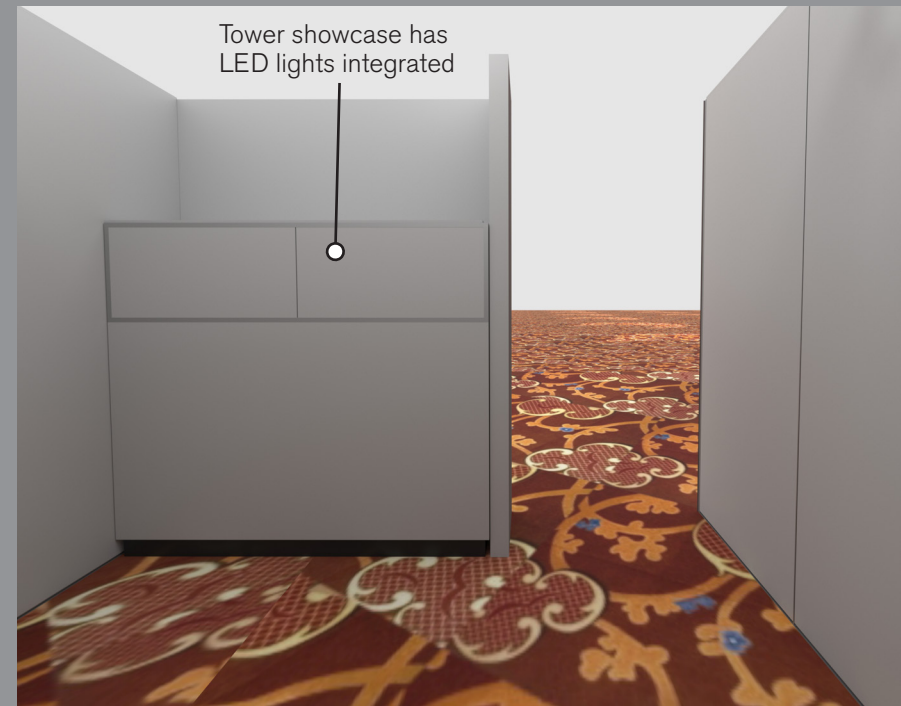

10' x 10' Inline Salon Specifications

SALON BOOTH PACKAGE INCLUDES:

Showcase Options: One 2M Tower (6')
One 1M Tower (3')
One 2M Low (6')

- One (1) Wastebasket
- Four (4) Wynn Hotel Ballroom Chairs
- One (1) Table (*please complete the Salon Package Table Order Form by May 5, 2025*)
- One (1) Track Lighting Bar with four (4) 6000K LED 12 watt fixtures
- Electrical for the showcases and the lights in each booth will be included. Any other items requiring electricity in the Salons will require an electrical order to be placed with Freeman. Please refer to the Freeman Electrical Order Form.
- Custom sign plaque with company name and booth number in Couture Type font
- One time vacuuming prior to show opening
- Daily trash removal (*please leave your wastebasket outside your booth at close of show each day*)

Please contact CoutureSales@freeman.com to discuss further customizing your space.

10 X 10 INLINE SALON

2M Tower Option

Morris Oak Wood Laminate

Light Gray Laminate

44"x12" ID Sign

4 Track Lights

Tower showcase has LED lights integrated

10x10 - 2M Tower Option

LESS THAN 30 DAYS OUT

* 0 0 5 0 5 9 0 7 0 1 - 1 0 1 1 - 0 *

MORE THAN 30 DAYS OUT

* 0 0 5 0 5 9 0 7 0 1 - 1 0 1 1 - 1 *

10 X 10 INLINE SALON 1M Tower Option

Light Gray Laminate

44"x12" ID Sign

Morris Oak Wood Laminate

4 Track Lights

Tower showcase has LED lights integrated

10x10 - 1M Tower Option

PERSPECTIVE - FRONT

PERSPECTIVE - BACK

PLAN VIEW

FRONT VIEW