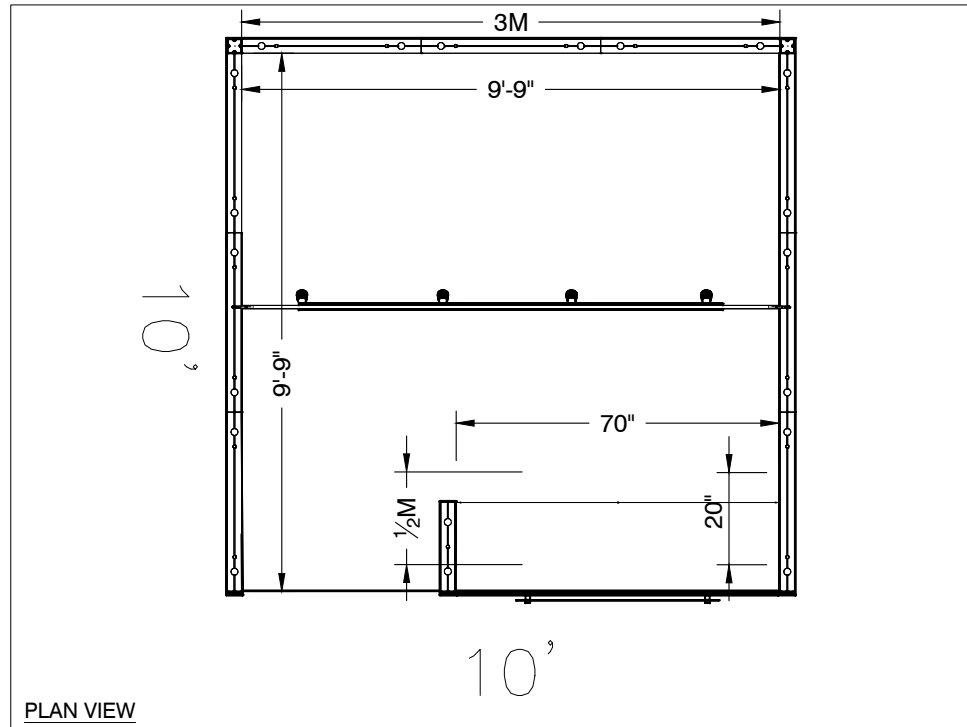

10' x 10' Inline Salon Specifications

SALON BOOTH PACKAGE INCLUDES:

Showcase Options: One 2M Tower (6')
One 1M Tower (3')
One 2M Low (6')

- One (1) Wastebasket
- Four (4) Wynn Hotel Ballroom Chairs
- One (1) Table (*please complete the Salon Package Table Order Form by May 5, 2025*)
- One (1) Track Lighting Bar with four (4) 6000K LED 12 watt fixtures
- Electrical for the showcases and the lights in each booth will be included. Any other items requiring electricity in the Salons will require an electrical order to be placed with Freeman. Please refer to the Freeman Electrical Order Form.
- Custom sign plaque with company name and booth number in Couture Type font
- One time vacuuming prior to show opening
- Daily trash removal (*please leave your wastebasket outside your booth at close of show each day*)

Note: For 2M low showcases only, in addition to track in center, one (1) track with three (3) lights hung behind sign plaque above low showcase will be added.

Salon Size: Salon measures 10' (3.05M) wide x 10' (3.05M) long x 8' (2.44M) high.
Please see internal exhibit dimensions on attached renderings.

Please contact CoutureSales@freeman.com to discuss further customizing your space.

10 X 10 INLINE SALON

2M Tower Option

Morris Oak Wood Laminate

Light Gray Laminate

44"x12" ID Sign

4 Track Lights

Tower showcase has LED lights integrated

10x10 - 2M Tower Option

LESS THAN 30 DAYS OUT

* 0 0 5 0 5 9 0 7 0 1 - 1 0 1 1 - 0 *

MORE THAN 30 DAYS OUT

* 0 0 5 0 5 9 0 7 0 1 - 1 0 1 1 - 1 *

10 X 10 INLINE SALON 1M Tower Option

Light Gray Laminate

44"x12" ID Sign