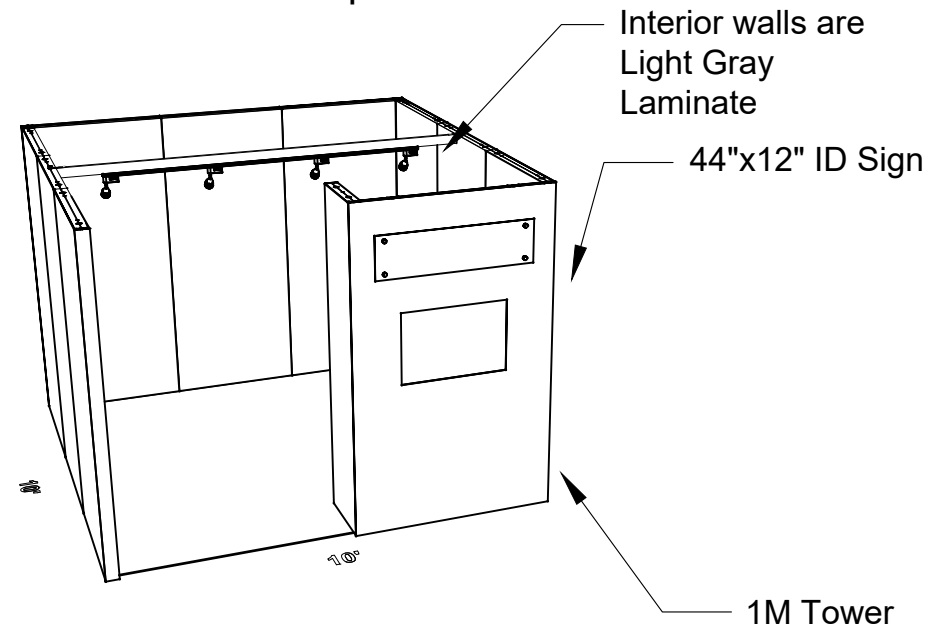

Morris Oak Wood Laminate

4 Track Lights

Tower showcase has LED lights integrated

10x10 - 1M Tower Option

PERSPECTIVE - FRONT

PERSPECTIVE - BACK

PLAN VIEW

FRONT VIEW