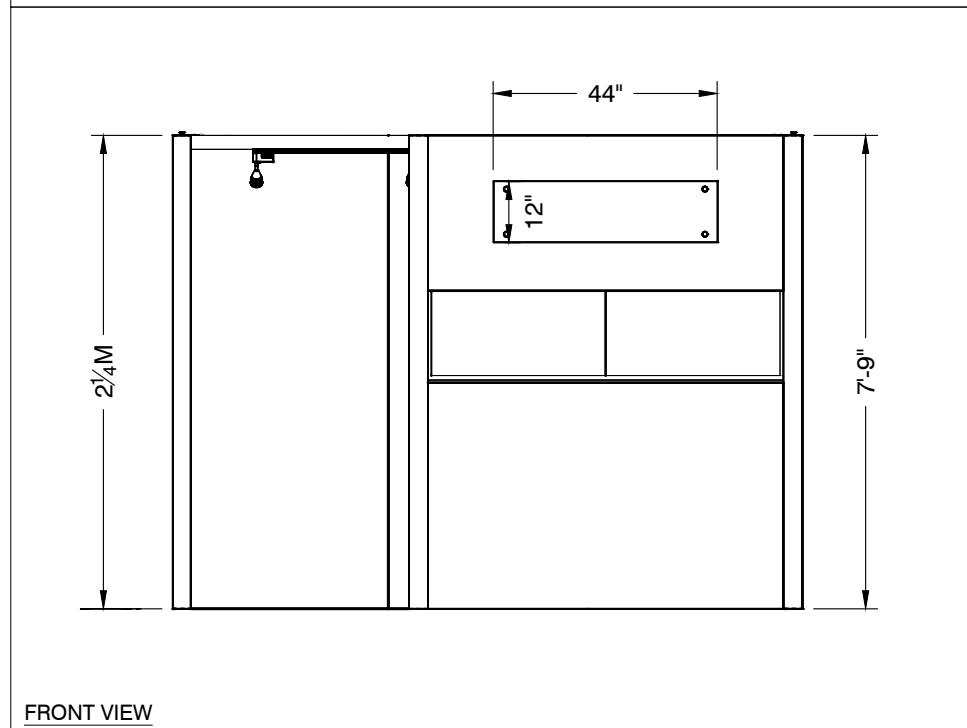

10' x 10' Inline Salon Specifications

SALON BOOTH PACKAGE INCLUDES:

Showcase Options: One 2M Tower (6')
One 1M Tower (3')
One 2M Low (6')

- One (1) Wastebasket
- Four (4) Wynn Hotel Ballroom Chairs
- One (1) Table (*please complete the Salon Package Table Order Form by May 5, 2025*)
- One (1) Track Lighting Bar with four (4) 6000K LED 12 watt fixtures
- Electrical for the showcases and the lights in each booth will be included. Any other items requiring electricity in the Salons will require an electrical order to be placed with Freeman. Please refer to the Freeman Electrical Order Form.
- Custom sign plaque with company name and booth number in Couture Type font
- One time vacuuming prior to show opening
- Daily trash removal (*please leave your wastebasket outside your booth at close of show each day*)

Note: For 2M low showcases only, in addition to track in center, one (1) track with three (3) lights hung behind sign plaque above low showcase will be added.

Salon Size: Salon measures 10' (3.05M) wide x 10' (3.05M) long x 8' (2.44M) high.
Please see internal exhibit dimensions on attached renderings.

Please contact CoutureSales@freeman.com to discuss further customizing your space.

10 X 10 INLINE SALON

2M Tower Option

Morris Oak Wood Laminate

Light Gray Laminate

44"x12" ID Sign

4 Track Lights

Tower showcase has LED lights integrated

10x10 - 2M Tower Option

LESS THAN 30 DAYS OUT

* 0 0 5 0 5 9 0 7 0 1 - 1 0 1 1 - 0 *

MORE THAN 30 DAYS OUT

* 0 0 5 0 5 9 0 7 0 1 - 1 0 1 1 - 1 *

10 X 10 INLINE SALON 1M Tower Option

Light Gray Laminate

44"x12" ID Sign