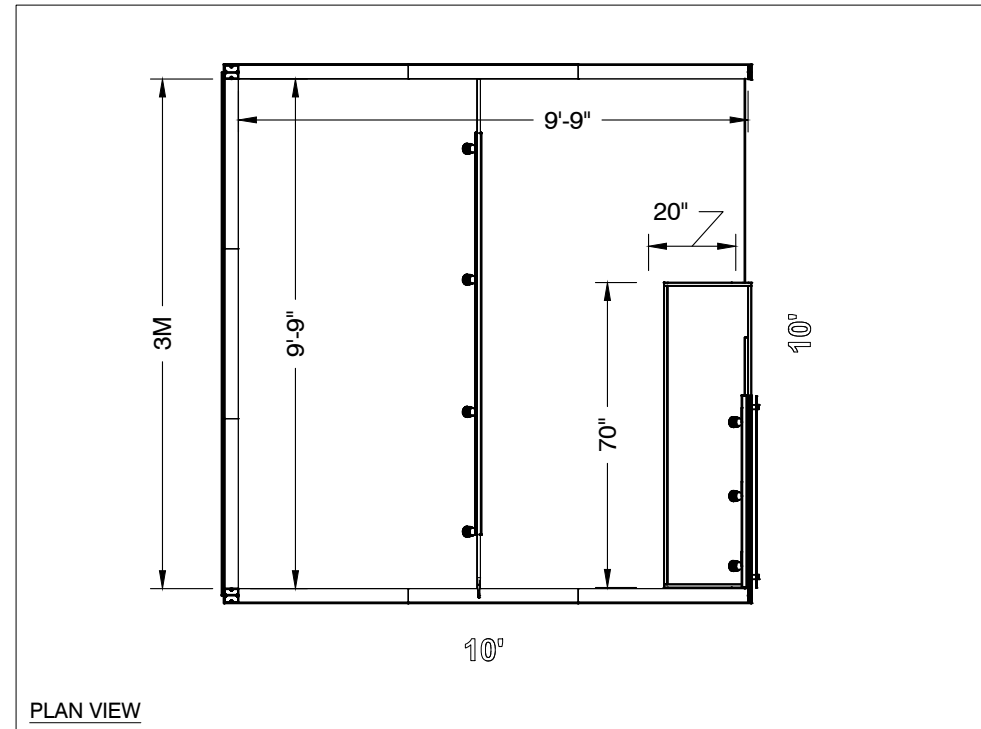

10' x 10' Inline Salon Specifications

SALON BOOTH PACKAGE INCLUDES:

Showcase Options: One 2M Tower (6')
One 1M Tower (3')
One 2M Low (6')

- One (1) Wastebasket
- Four (4) Wynn Hotel Ballroom Chairs
- One (1) Table (*please complete the Salon Package Table Order Form by May 5, 2025*)
- One (1) Track Lighting Bar with four (4) 6000K LED 12 watt fixtures
- Electrical for the showcases and the lights in each booth will be included. Any other items requiring electricity in the Salons will require an electrical order to be placed with Freeman. Please refer to the Freeman Electrical Order Form.
- Custom sign plaque with company name and booth number in Couture Type font
- One time vacuuming prior to show opening
- Daily trash removal (*please leave your wastebasket outside your booth at close of show each day*)

Note: For 2M low showcases only, in addition to track in center, one (1) track with three (3) lights hung behind sign plaque above low showcase will be added.

Salon Size: Salon measures 10' (3.05M) wide x 10' (3.05M) long x 8' (2.44M) high.
Please see internal exhibit dimensions on attached renderings.

Morris Oak Wood Laminate

4 Track Lights

Tower showcase has LED lights integrated

10x10 - 1M Tower Option

PERSPECTIVE - FRONT

PERSPECTIVE - BACK

PLAN VIEW

FRONT VIEW

LESS THAN 30 DAYS OUT

* 0 0 5 0 5 9 0 7 0 1 . 1 0 1 . 0 *

MORE THAN 30 DAYS OUT

* 0 0 5 0 5 9 0 7 0 1 . 1 0 1 . 1 *

10 X 10 INLINE SALON

2M Low Showcase Option

10x10 - 2M Low Showcase Option

LESS THAN 30 DAYS OUT