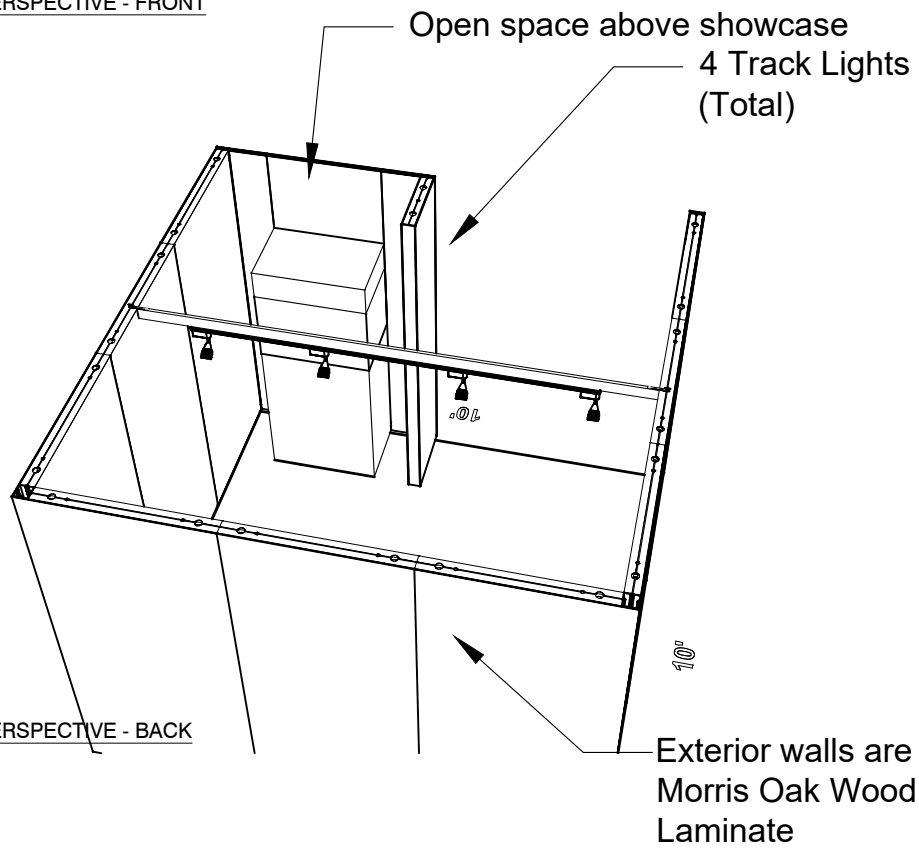

Note: For 2M low showcases only, in addition to track in center, one (1) track with three (3) lights hung behind sign plaque above low showcase will be added.

Salon Size: Salon measures 10' (3.05M) wide x 10' (3.05M) long x 8' (2.44M) high.
Please see internal exhibit dimensions on attached renderings.

Please contact CoutureSales@freeman.com to discuss further customizing your space.

10 X 10 INLINE SALON

2M Tower Option

Morris Oak Wood Laminate

Light Gray Laminate

44"x12" ID Sign

4 Track Lights

Tower showcase has LED lights integrated

Morris Oak Wood Laminate

4 Track Lights

Tower showcase has LED lights integrated

10x10 - 1M Tower Option

PERSPECTIVE - FRONT

PERSPECTIVE - BACK

PLAN VIEW

FRONT VIEW

LESS THAN 30 DAYS OUT

* 0 0 5 0 5 9 0 7 0 1 . 1 0 1 . 0 *

MORE THAN 30 DAYS OUT

* 0 0 5 0 5 9 0 7 0 1 . 1 0 1 . 1 *

10 X 10 INLINE SALON

2M Low Showcase Option

10x10 - 2M Low Showcase Option

LESS THAN 30 DAYS OUT