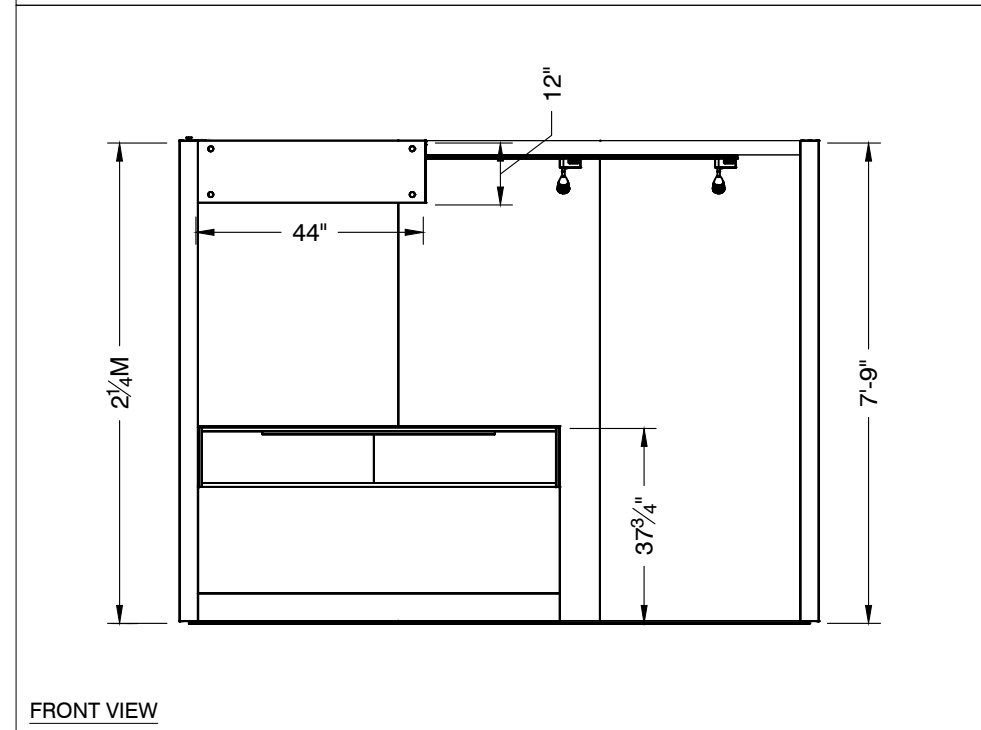

Note: For 2M low showcases only, in addition to track in center, one (1) track with three (3) lights hung behind sign plaque above low showcase will be added.

Salon Size: Salon measures 10' (3.05M) wide x 10' (3.05M) long x 8' (2.44M) high.
Please see internal exhibit dimensions on attached renderings.

Morris Oak Wood Laminate

4 Track Lights

Tower showcase has LED lights integrated

10x10 - 1M Tower Option

PERSPECTIVE - FRONT

PERSPECTIVE - BACK

PLAN VIEW

FRONT VIEW

LESS THAN 30 DAYS OUT

* 0 0 5 0 5 9 0 7 0 1 . 1 0 1 . 0 *

MORE THAN 30 DAYS OUT

* 0 0 5 0 5 9 0 7 0 1 . 1 0 1 . 1 *

10 X 10 INLINE SALON

2M Low Showcase Option

10x10 - 2M Low Showcase Option

LESS THAN 30 DAYS OUT