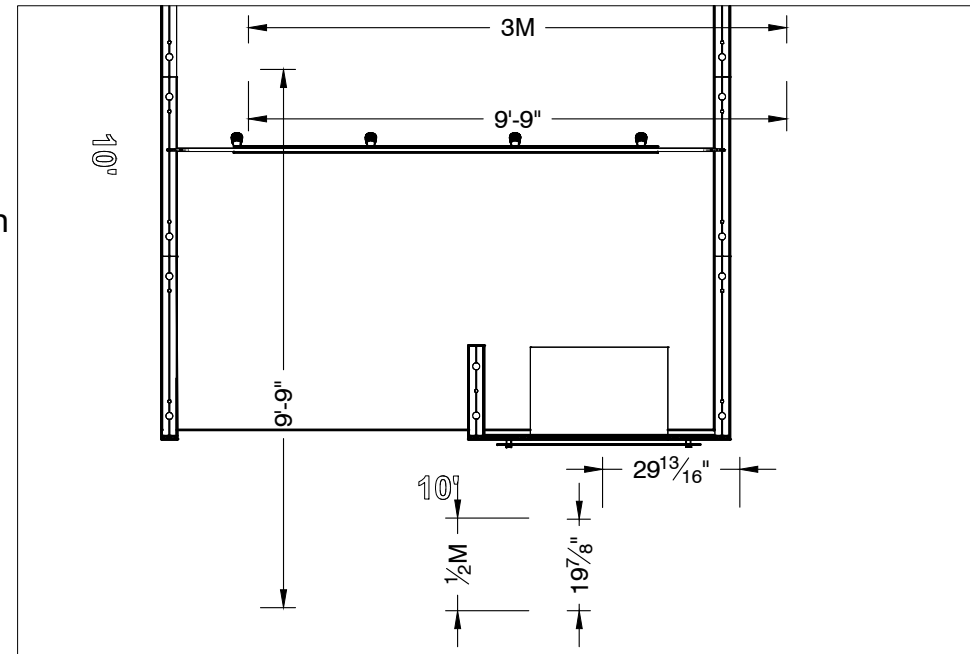

Note: For 2M low showcases only, in addition to track in center, one (1) track with three (3) lights hung behind sign plaque above low showcase will be added.

Salon Size: Salon measures 10' (3.05M) wide x 10' (3.05M) long x 8' (2.44M) high.
Please see internal exhibit dimensions on attached renderings.

10x10 - 2M Tower Option

LESS THAN 30 DAYS OUT

* 0 0 5 0 5 9 0 7 0 1 - 1 0 1 1 - 0 *

MORE THAN 30 DAYS OUT

* 0 0 5 0 5 9 0 7 0 1 - 1 0 1 1 - 1 *

10 X 10 INLINE SALON 1M Tower Option

Light Gray Laminate

44"x12" ID Sign

Morris Oak Wood Laminate

4 Track Lights

Tower showcase has LED lights integrated

10x10 - 1M Tower Option

PERSPECTIVE - FRONT

PERSPECTIVE - BACK

PLAN VIEW

FRONT VIEW

LESS THAN 30 DAYS OUT

* 0 0 5 0 5 9 0 7 0 1 . 1 0 1 . 0 *

MORE THAN 30 DAYS OUT

* 0 0 5 0 5 9 0 7 0 1 . 1 0 1 . 1 *

10 X 10 INLINE SALON

2M Low Showcase Option

10x10 - 2M Low Showcase Option

LESS THAN 30 DAYS OUT