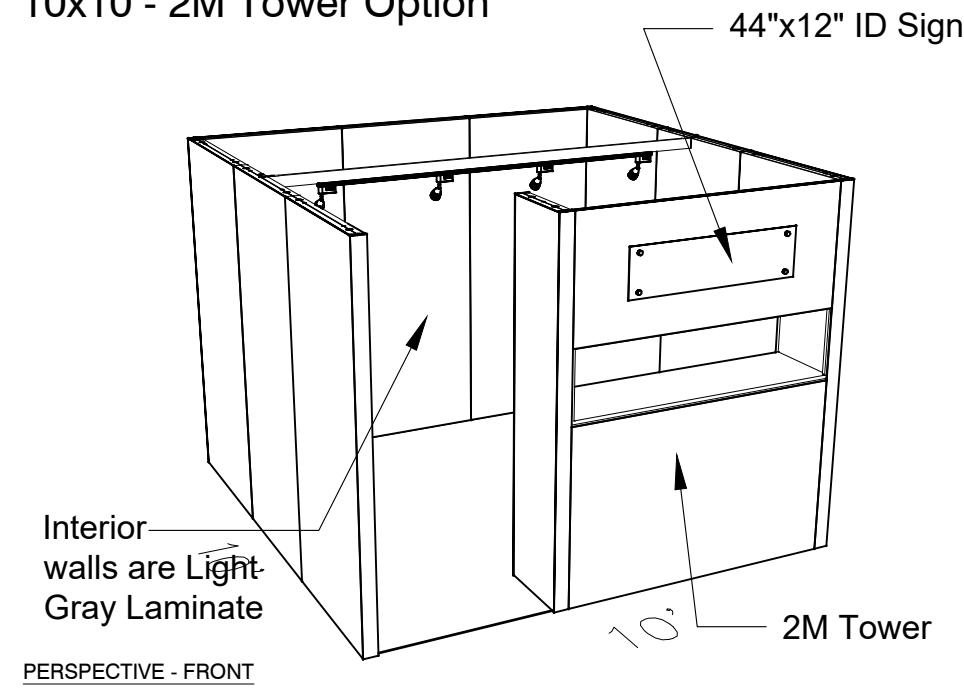

10x10 - 2M Tower Option

LESS THAN 30 DAYS OUT

* 0 0 5 0 5 9 0 7 0 1 - 1 0 1 1 - 0 *

MORE THAN 30 DAYS OUT

* 0 0 5 0 5 9 0 7 0 1 - 1 0 1 1 - 1 *