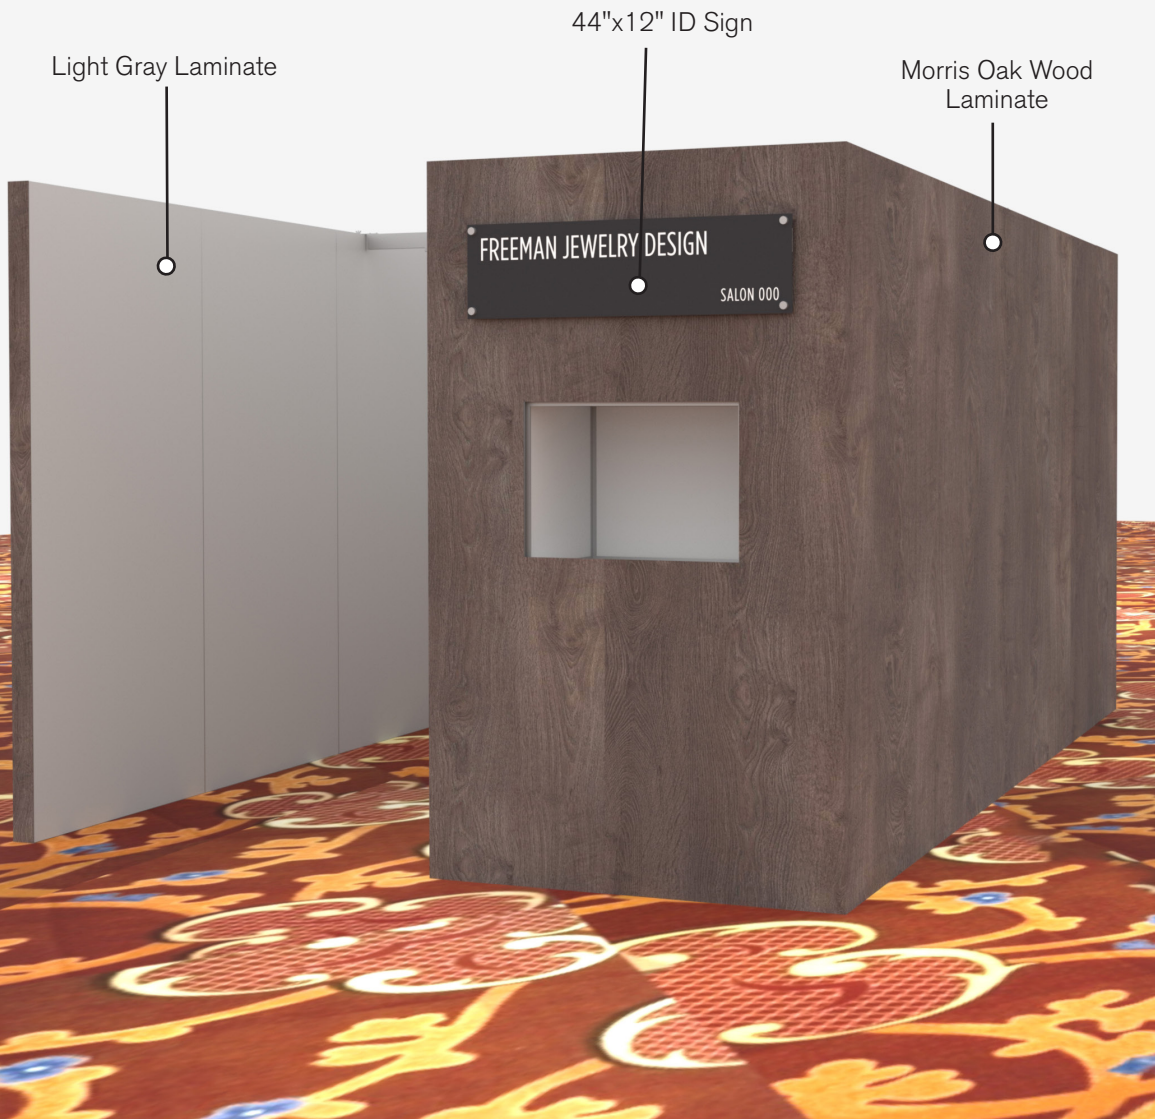

10' x 15' Inline Salon Specifications

SALON BOOTH PACKAGE INCLUDES:

Showcase Options: One 2M Tower (6')
One 1M Tower (3')
One 2M Low (6')

- One (1) Wastebasket
- Six (6) Wynn Hotel Ballroom Chairs
- Two (2) Tables (*please complete the Salon Package Table Order Form by May 5, 2025*)
- One (1) Track Lighting Bar with four (4) 6000K LED 12 watt fixtures
- Electrical for the showcases and the lights in each booth will be included. Any other items requiring electricity in the Salons will require an electrical order to be placed with Freeman. Please refer to the Freeman Electrical Order Form.
- Custom sign plaque with company name and booth number in Couture Type font
- One time vacuuming prior to show opening
- Daily trash removal (*please leave your wastebasket outside your booth at close of show each day*)

Note: For 2M low showcases only, in addition to track in center, one (1) track with three (3) lights hung behind sign plaque above low showcase will be added.

Salon Size: Salon measures 10' (3.05M) wide x 15' (4.57M) long x 8' (2.44M) high.
Please see internal exhibit dimensions on attached renderings.

Please contact CoutureSales@freeman.com to discuss further customizing your space.

10 X 15 INLINE SALON 2M Tower Option

Morris Oak Wood Laminate

44"x12" ID Sign

Light Gray Laminate

4 Track Lights

Tower showcase has LED lights integrated

* 0 0 5 0 5 9 0 7 0 1 - 1 0 1 1 - 1 *

10 X 15 INLINE SALON 1M Tower Option

10x15 - 1M Tower Option

PERSPECTIVE - FRONT

PERSPECTIVE - BACK

PLAN VIEW

FRONT VIEW

LESS THAN 30 DAYS OUT