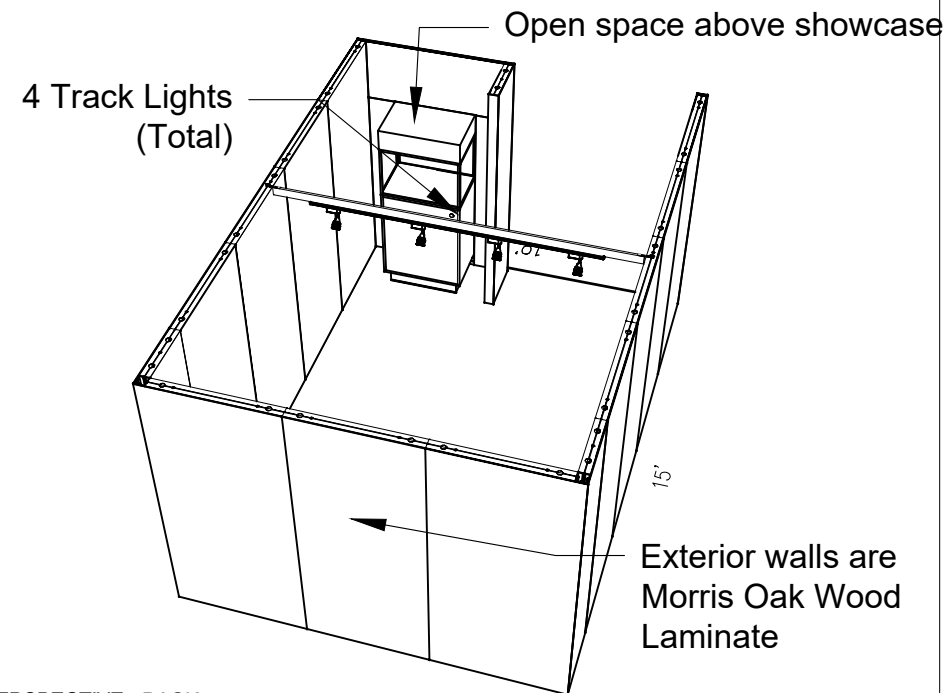

Note: For 2M low showcases only, in addition to track in center, one (1) track with three (3) lights hung behind sign plaque above low showcase will be added.

Salon Size: Salon measures 10' (3.05M) wide x 15' (4.57M) long x 8' (2.44M) high.
Please see internal exhibit dimensions on attached renderings.

* 0 0 5 0 5 9 0 7 0 1 - 1 0 1 1 - 1 *

10 X 15 INLINE SALON 1M Tower Option

10x15 - 1M Tower Option

PERSPECTIVE - FRONT

PERSPECTIVE - BACK

PLAN VIEW

FRONT VIEW

LESS THAN 30 DAYS OUT

* 0 0 5 0 5 9 0 7 0 1 - 1 0 1 1 - 0 *

MORE THAN 30 DAYS OUT

* 0 0 5 0 5 9 0 7 0 1 - 1 0 1 1 - 1 *

10 X 15 INLINE SALON 2M Low Showcase Option

44"x12" ID Sign
(There are 3 track lights behind sign)

Light Gray Laminate

Morris Oak
Wood Laminate

Showcase has
LED lights integrated

10x15 - 2M Low Showcase Option

PERSPECTIVE - FRONT

PERSPECTIVE - BACK

PLAN VIEW

FRONT VIEW