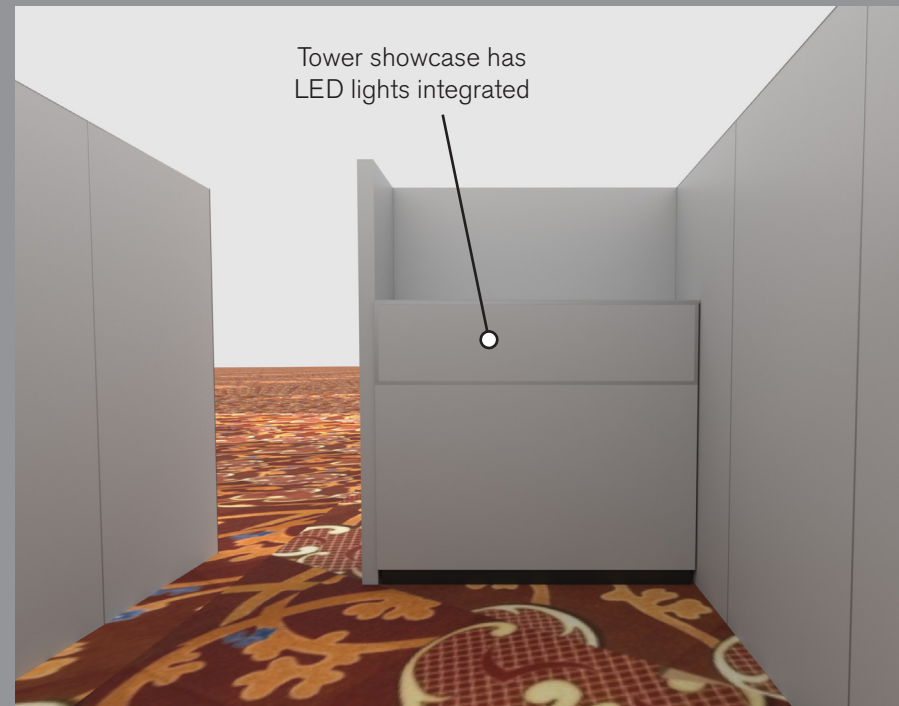

10' x 15' Inline Salon Specifications

SALON BOOTH PACKAGE INCLUDES:

Showcase Options: One 2M Tower (6')
One 1M Tower (3')
One 2M Low (6')

- One (1) Wastebasket
- Six (6) Wynn Hotel Ballroom Chairs
- Two (2) Tables (*please complete the Salon Package Table Order Form by May 5, 2025*)
- One (1) Track Lighting Bar with four (4) 6000K LED 12 watt fixtures
- Electrical for the showcases and the lights in each booth will be included. Any other items requiring electricity in the Salons will require an electrical order to be placed with Freeman. Please refer to the Freeman Electrical Order Form.
- Custom sign plaque with company name and booth number in Couture Type font
- One time vacuuming prior to show opening
- Daily trash removal (*please leave your wastebasket outside your booth at close of show each day*)

Note: For 2M low showcases only, in addition to track in center, one (1) track with three (3) lights hung behind sign plaque above low showcase will be added.

Salon Size: Salon measures 10' (3.05M) wide x 15' (4.57M) long x 8' (2.44M) high.
Please see internal exhibit dimensions on attached renderings.

Please contact CoutureSales@freeman.com to discuss further customizing your space.

10 X 15 INLINE SALON 2M Tower Option

Morris Oak Wood Laminate

44"x12" ID Sign

Light Gray Laminate

4 Track Lights

Tower showcase has LED lights integrated

* 0 0 5 0 5 9 0 7 0 1 - 1 0 1 1 - 1 *

10 X 15 INLINE SALON 1M Tower Option

10x15 - 1M Tower Option

PERSPECTIVE - FRONT

PERSPECTIVE - BACK

PLAN VIEW

FRONT VIEW

LESS THAN 30 DAYS OUT