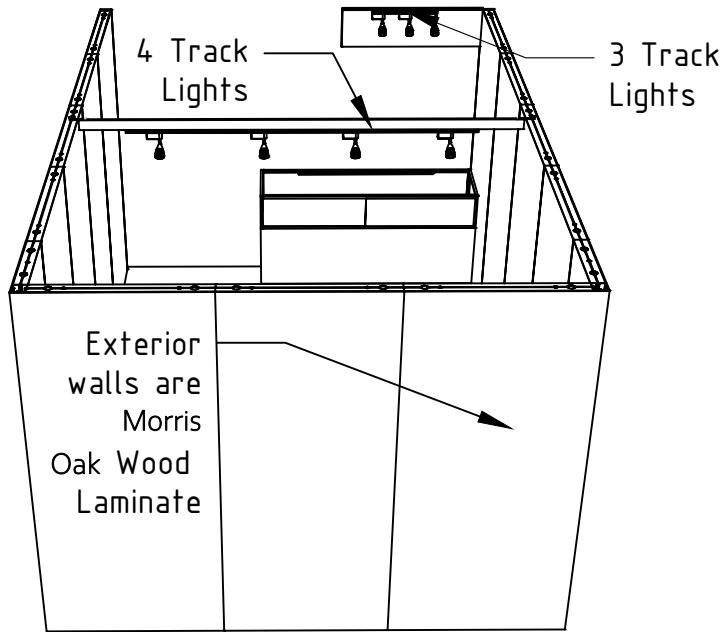

* 0 0 5 0 5 9 0 7 0 1 - 1 0 1 1 - 0 *

MORE THAN 30 DAYS OUT

* 0 0 5 0 5 9 0 7 0 1 - 1 0 1 1 - 1 *

10 X 15 INLINE SALON 2M Low Showcase Option

44"x12" ID Sign
(There are 3 track lights behind sign)

Light Gray Laminate

Morris Oak
Wood Laminate

Showcase has
LED lights integrated

10x15 - 2M Low Showcase Option

PERSPECTIVE - FRONT

PERSPECTIVE - BACK

PLAN VIEW

FRONT VIEW