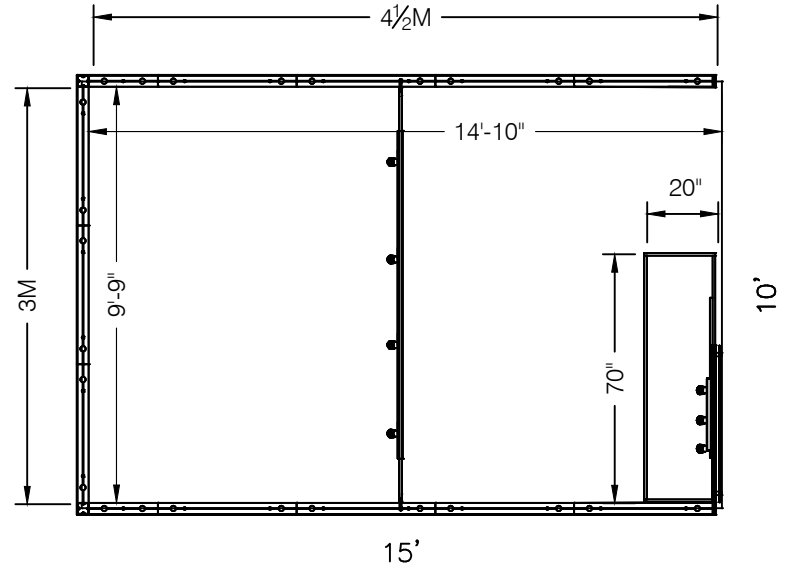

Note: For 2M low showcases only, in addition to track in center, one (1) track with three (3) lights hung behind sign plaque above low showcase will be added.

Salon Size: Salon measures 10' (3.05M) wide x 15' (4.57M) long x 8' (2.44M) high.
Please see internal exhibit dimensions on attached renderings.

* 0 0 5 0 5 9 0 7 0 1 - 1 0 1 1 - 1 *

10 X 15 INLINE SALON 1M Tower Option

10x15 - 1M Tower Option

PERSPECTIVE - FRONT

PERSPECTIVE - BACK

PLAN VIEW

FRONT VIEW

LESS THAN 30 DAYS OUT

* 0 0 5 0 5 9 0 7 0 1 - 1 0 1 1 - 0 *

MORE THAN 30 DAYS OUT

* 0 0 5 0 5 9 0 7 0 1 - 1 0 1 1 - 1 *

10 X 15 INLINE SALON 2M Low Showcase Option

44"x12" ID Sign
(There are 3 track lights behind sign)

Light Gray Laminate

Morris Oak
Wood Laminate

Showcase has
LED lights integrated

10x15 - 2M Low Showcase Option

PERSPECTIVE - FRONT

PERSPECTIVE - BACK

PLAN VIEW

FRONT VIEW