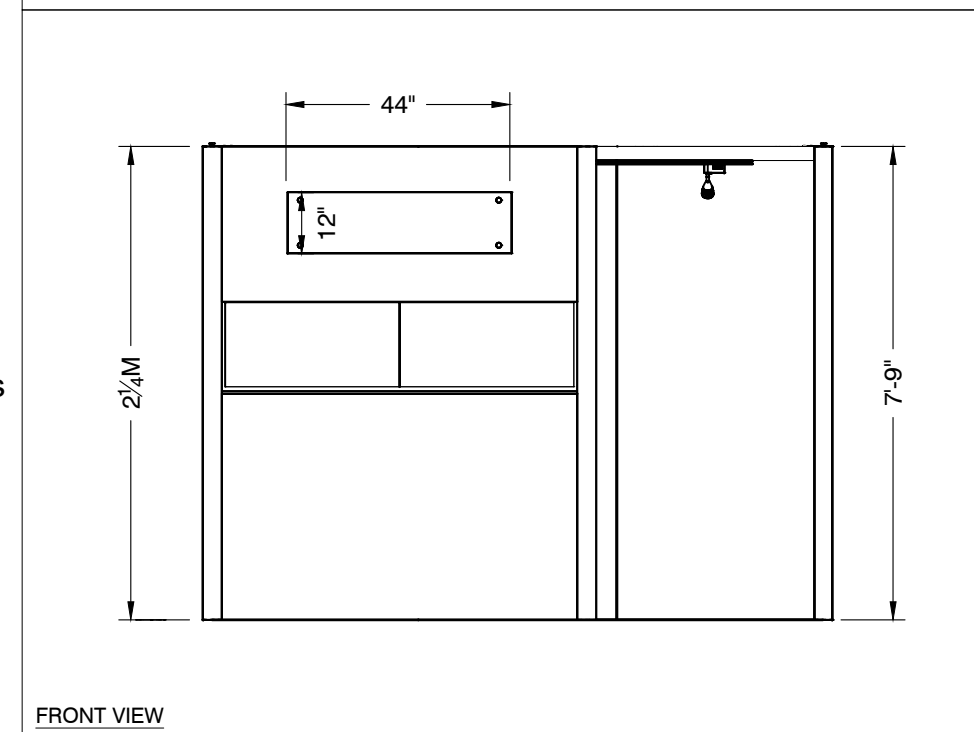

Note: For 2M low showcases only, in addition to track in center, one (1) track with three (3) lights hung behind sign plaque above low showcase will be added.

Salon Size: Salon measures 10' (3.05M) wide x 15' (4.57M) long x 8' (2.44M) high.
Please see internal exhibit dimensions on attached renderings.

Please contact CoutureSales@freeman.com to discuss further customizing your space.

10 X 15 INLINE SALON 2M Tower Option

Morris Oak Wood Laminate

44"x12" ID Sign

Light Gray Laminate

4 Track Lights

Tower showcase has LED lights integrated

10x15 - 2M Tower Option

PERSPECTIVE - FRONT

PERSPECTIVE - BACK

PLAN VIEW

FRONT VIEW

LESS THAN 30 DAYS OUT

* 0 0 5 0 5 9 0 7 0 1 - 1 0 1 1 - 0 *

MORE THAN 30 DAYS OUT

* 0 0 5 0 5 9 0 7 0 1 - 1 0 1 1 - 1 *

10 X 15 INLINE SALON 1M Tower Option

10x15 - 1M Tower Option

PERSPECTIVE - FRONT

PERSPECTIVE - BACK

PLAN VIEW

FRONT VIEW

LESS THAN 30 DAYS OUT