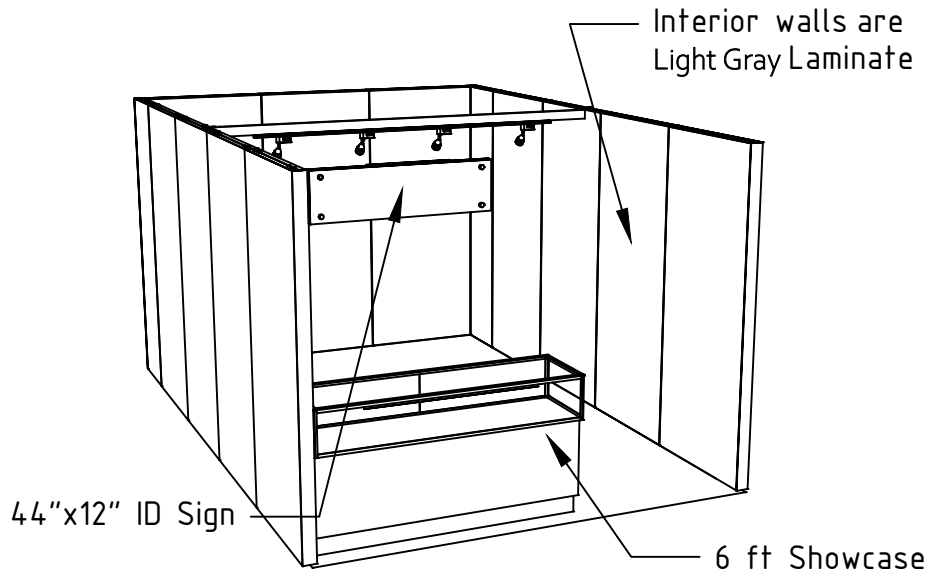

* 0 0 5 0 5 9 0 7 0 1 - 1 0 1 1 - 1 *

10 X 15 INLINE SALON 1M Tower Option

10x15 - 1M Tower Option

PERSPECTIVE - FRONT

PERSPECTIVE - BACK

PLAN VIEW

FRONT VIEW

LESS THAN 30 DAYS OUT

* 0 0 5 0 5 9 0 7 0 1 - 1 0 1 1 - 0 *

MORE THAN 30 DAYS OUT

* 0 0 5 0 5 9 0 7 0 1 - 1 0 1 1 - 1 *

10 X 15 INLINE SALON 2M Low Showcase Option

44"x12" ID Sign
(There are 3 track lights behind sign)

Light Gray Laminate

Morris Oak
Wood Laminate

Showcase has
LED lights integrated

10x15 - 2M Low Showcase Option

PERSPECTIVE - FRONT

PERSPECTIVE - BACK

PLAN VIEW

FRONT VIEW