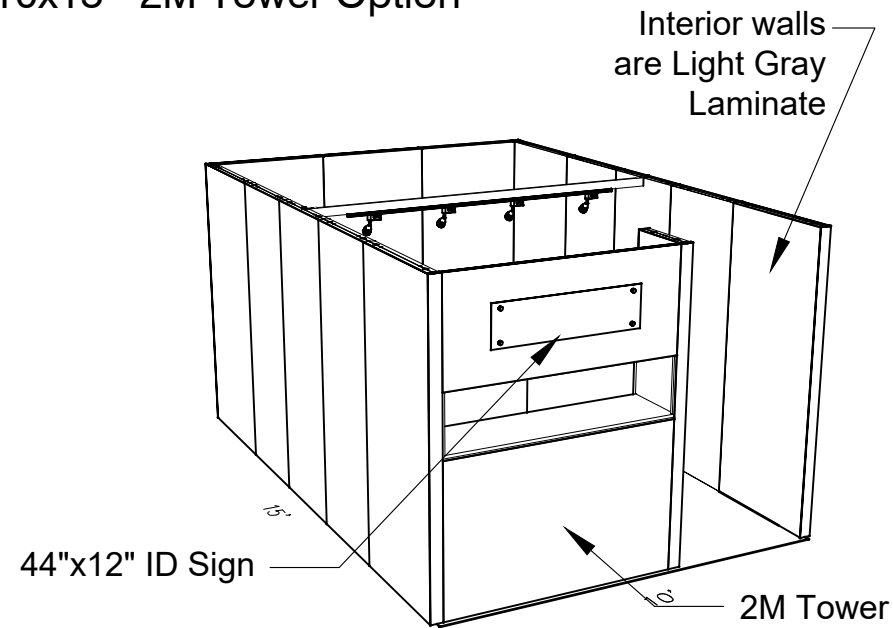

10x15 - 2M Tower Option

PERSPECTIVE - FRONT