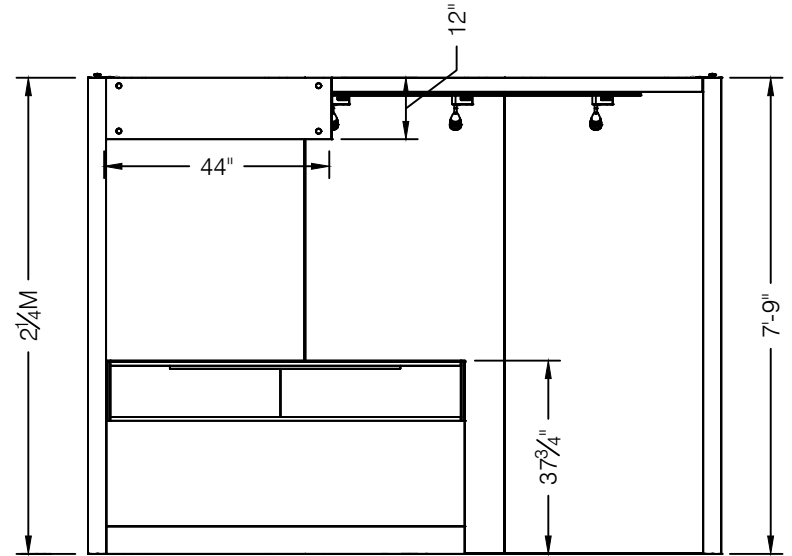

Note: For 2M low showcases only, in addition to track in center, one (1) track with three (3) lights hung behind sign plaque above low showcase will be added.

Salon Size: Salon measures 10' (3.05M) wide x 15' (4.57M) long x 8' (2.44M) high.
Please see internal exhibit dimensions on attached renderings.

* 0 0 5 0 5 9 0 7 0 1 - 1 0 1 1 - 0 *

MORE THAN 30 DAYS OUT

* 0 0 5 0 5 9 0 7 0 1 - 1 0 1 1 - 1 *

10 X 15 INLINE SALON 2M Low Showcase Option

44"x12" ID Sign
(There are 3 track lights behind sign)

Light Gray Laminate

Morris Oak
Wood Laminate

Showcase has
LED lights integrated

10x15 - 2M Low Showcase Option

PERSPECTIVE - FRONT

PERSPECTIVE - BACK

PLAN VIEW

FRONT VIEW