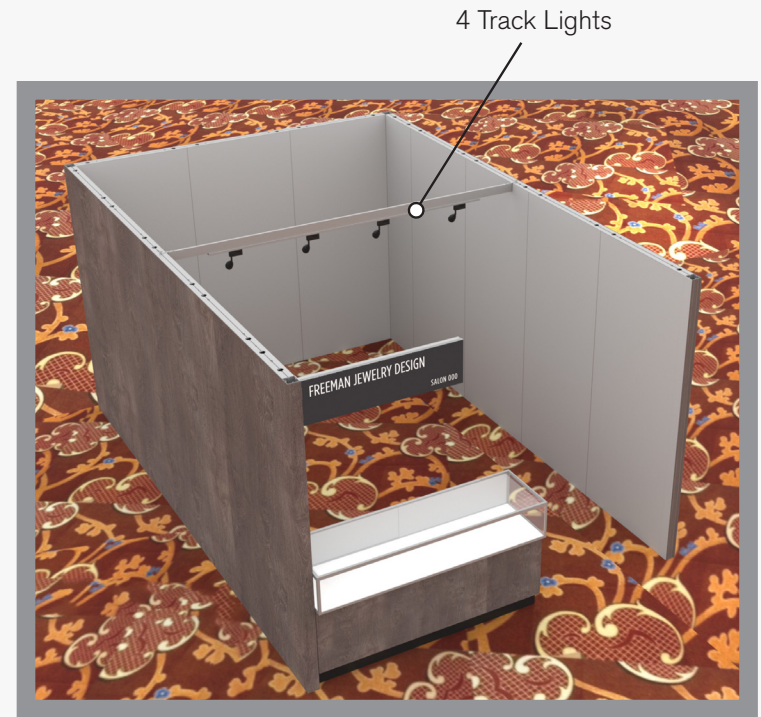

10' x 15' Inline Salon Specifications

SALON BOOTH PACKAGE INCLUDES:

Showcase Options: One 2M Tower (6')
One 1M Tower (3')
One 2M Low (6')

- One (1) Wastebasket
- Six (6) Wynn Hotel Ballroom Chairs
- Two (2) Tables (*please complete the Salon Package Table Order Form by May 5, 2025*)
- One (1) Track Lighting Bar with four (4) 6000K LED 12 watt fixtures
- Electrical for the showcases and the lights in each booth will be included. Any other items requiring electricity in the Salons will require an electrical order to be placed with Freeman. Please refer to the Freeman Electrical Order Form.
- Custom sign plaque with company name and booth number in Couture Type font
- One time vacuuming prior to show opening
- Daily trash removal (*please leave your wastebasket outside your booth at close of show each day*)

* 0 0 5 0 5 9 0 7 0 1 - 1 0 1 1 - 1 *

10 X 15 INLINE SALON 1M Tower Option

10x15 - 1M Tower Option

PERSPECTIVE - FRONT

PERSPECTIVE - BACK

PLAN VIEW

FRONT VIEW

LESS THAN 30 DAYS OUT

* 0 0 5 0 5 9 0 7 0 1 - 1 0 1 1 - 0 *

MORE THAN 30 DAYS OUT

* 0 0 5 0 5 9 0 7 0 1 - 1 0 1 1 - 1 *

10 X 15 INLINE SALON 2M Low Showcase Option

44"x12" ID Sign
(There are 3 track lights behind sign)

Light Gray Laminate

Morris Oak
Wood Laminate

Showcase has
LED lights integrated

10x15 - 2M Low Showcase Option

PERSPECTIVE - FRONT

PERSPECTIVE - BACK

PLAN VIEW

FRONT VIEW