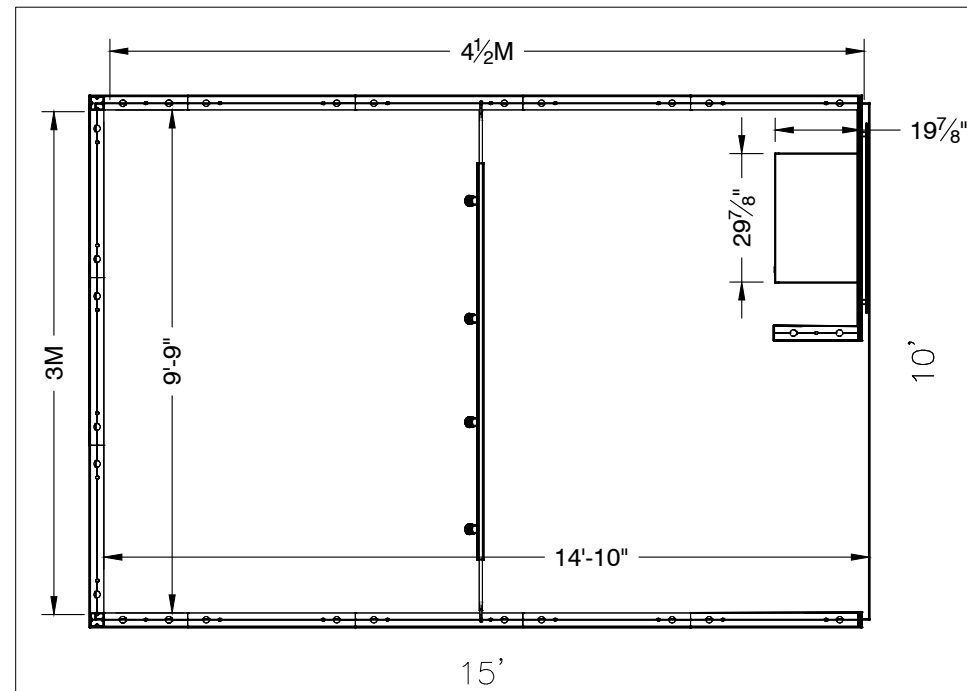

Note: For 2M low showcases only, in addition to track in center, one (1) track with three (3) lights hung behind sign plaque above low showcase will be added.

Salon Size: Salon measures 10' (3.05M) wide x 15' (4.57M) long x 8' (2.44M) high.
Please see internal exhibit dimensions on attached renderings.

Please contact CoutureSales@freeman.com to discuss further customizing your space.

10 X 15 INLINE SALON 2M Tower Option

Morris Oak Wood Laminate

44"x12" ID Sign

Light Gray Laminate

4 Track Lights

Tower showcase has LED lights integrated

* 0 0 5 0 5 9 0 7 0 1 - 1 0 1 1 - 1 *

10 X 15 INLINE SALON 1M Tower Option

10x15 - 1M Tower Option

PERSPECTIVE - FRONT

PERSPECTIVE - BACK

PLAN VIEW

FRONT VIEW

LESS THAN 30 DAYS OUT

* 0 0 5 0 5 9 0 7 0 1 - 1 0 1 1 - 0 *

MORE THAN 30 DAYS OUT

* 0 0 5 0 5 9 0 7 0 1 - 1 0 1 1 - 1 *

10 X 15 INLINE SALON 2M Low Showcase Option

44"x12" ID Sign
(There are 3 track lights behind sign)

Light Gray Laminate