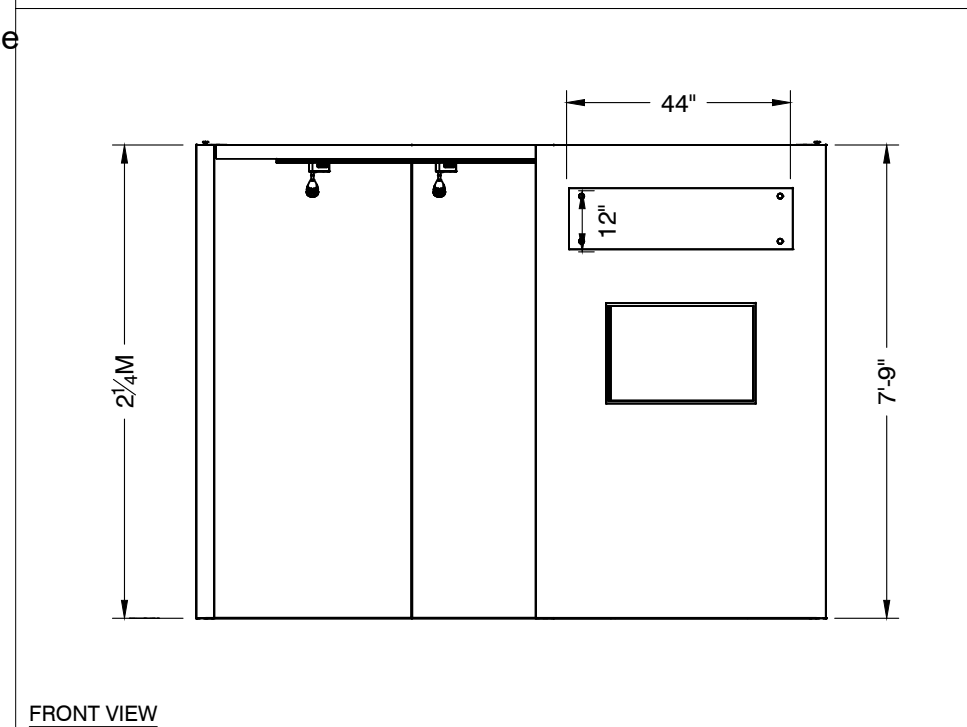

Note: For 2M low showcases only, in addition to track in center, one (1) track with three (3) lights hung behind sign plaque above low showcase will be added.

Salon Size: Salon measures 10' (3.05M) wide x 15' (4.57M) long x 8' (2.44M) high.
Please see internal exhibit dimensions on attached renderings.

Please contact CoutureSales@freeman.com to discuss further customizing your space.

10 X 15 INLINE SALON 2M Tower Option

Morris Oak Wood Laminate

44"x12" ID Sign

Light Gray Laminate

4 Track Lights

Tower showcase has LED lights integrated

* 0 0 5 0 5 9 0 7 0 1 - 1 0 1 1 - 1 *

10 X 15 INLINE SALON 1M Tower Option

10x15 - 1M Tower Option

PERSPECTIVE - FRONT

PERSPECTIVE - BACK

PLAN VIEW

FRONT VIEW

LESS THAN 30 DAYS OUT

* 0 0 5 0 5 9 0 7 0 1 - 1 0 1 1 - 0 *

MORE THAN 30 DAYS OUT

* 0 0 5 0 5 9 0 7 0 1 - 1 0 1 1 - 1 *

10 X 15 INLINE SALON 2M Low Showcase Option

44"x12" ID Sign
(There are 3 track lights behind sign)

Light Gray Laminate