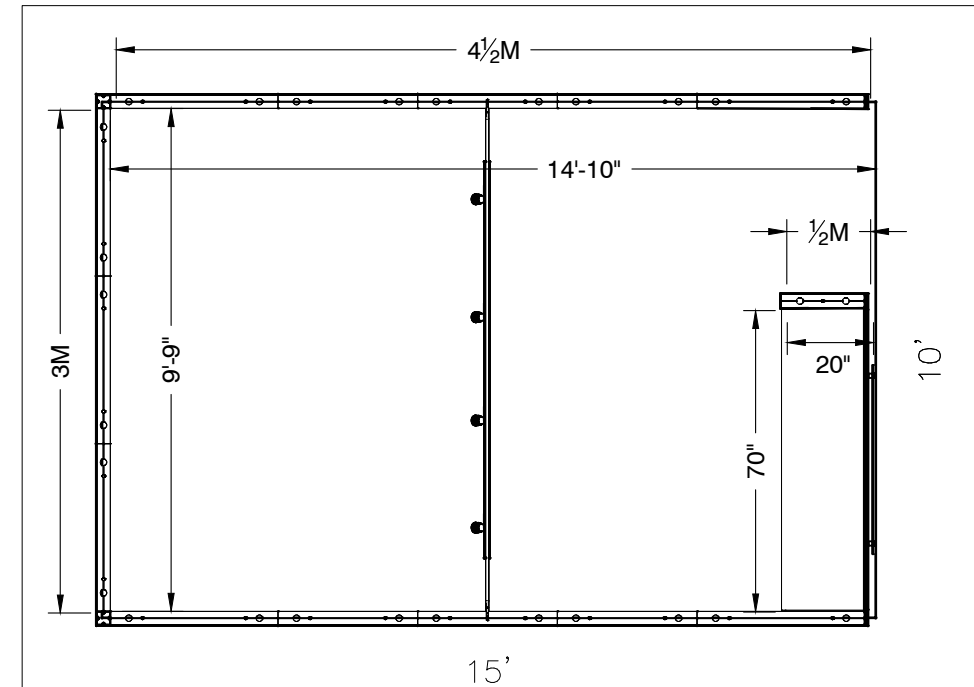

10' x 15' Inline Salon Specifications

SALON BOOTH PACKAGE INCLUDES:

Showcase Options: One 2M Tower (6')
One 1M Tower (3')
One 2M Low (6')

- One (1) Wastebasket
- Six (6) Wynn Hotel Ballroom Chairs
- Two (2) Tables (*please complete the Salon Package Table Order Form by May 5, 2025*)
- One (1) Track Lighting Bar with four (4) 6000K LED 12 watt fixtures
- Electrical for the showcases and the lights in each booth will be included. Any other items requiring electricity in the Salons will require an electrical order to be placed with Freeman. Please refer to the Freeman Electrical Order Form.
- Custom sign plaque with company name and booth number in Couture Type font
- One time vacuuming prior to show opening
- Daily trash removal (*please leave your wastebasket outside your booth at close of show each day*)

Note: For 2M low showcases only, in addition to track in center, one (1) track with three (3) lights hung behind sign plaque above low showcase will be added.

Salon Size: Salon measures 10' (3.05M) wide x 15' (4.57M) long x 8' (2.44M) high.
Please see internal exhibit dimensions on attached renderings.

Please contact CoutureSales@freeman.com to discuss further customizing your space.

10 X 15 INLINE SALON 2M Tower Option

Morris Oak Wood Laminate

44"x12" ID Sign

Light Gray Laminate

4 Track Lights

Tower showcase has LED lights integrated

10x15 - 2M Tower Option

PERSPECTIVE - FRONT

PERSPECTIVE - BACK

PLAN VIEW

FRONT VIEW

LESS THAN 30 DAYS OUT

* 0 0 5 0 5 9 0 7 0 1 - 1 0 1 1 - 0 *

MORE THAN 30 DAYS OUT