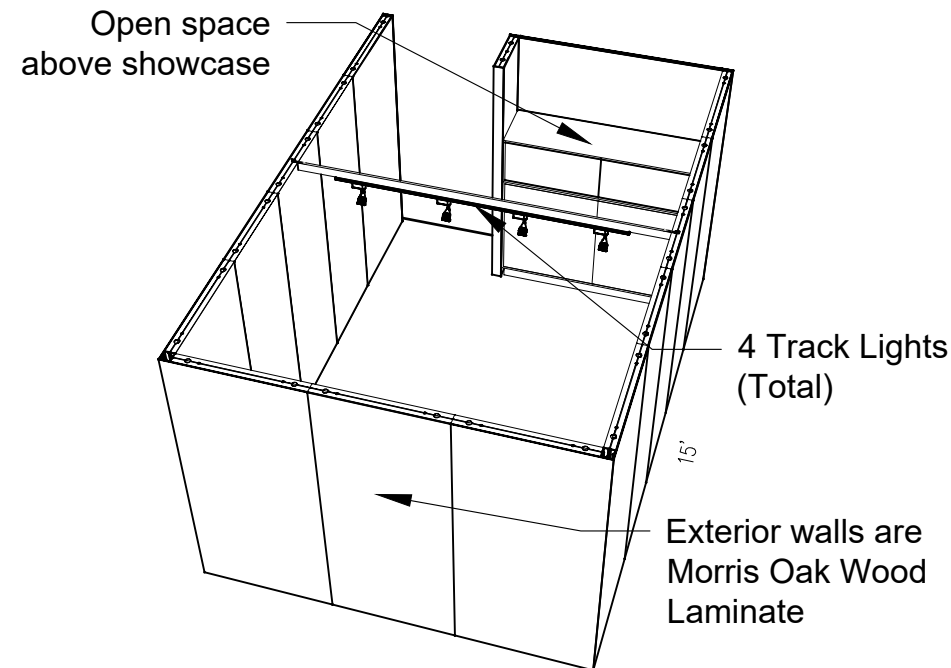

FRONT VIEW

PERSPECTIVE - BACK