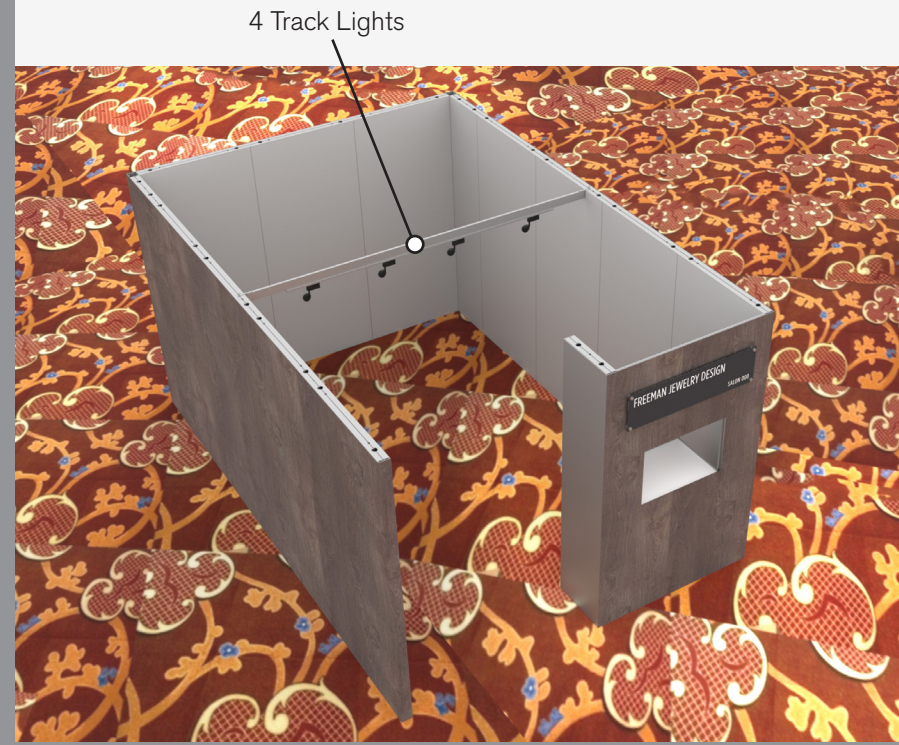

10' x 15' Inline Salon Specifications

SALON BOOTH PACKAGE INCLUDES:

Showcase Options: One 2M Tower (6')
One 1M Tower (3')
One 2M Low (6')

- One (1) Wastebasket
- Six (6) Wynn Hotel Ballroom Chairs
- Two (2) Tables (*please complete the Salon Package Table Order Form by May 5, 2025*)
- One (1) Track Lighting Bar with four (4) 6000K LED 12 watt fixtures
- Electrical for the showcases and the lights in each booth will be included. Any other items requiring electricity in the Salons will require an electrical order to be placed with Freeman. Please refer to the Freeman Electrical Order Form.
- Custom sign plaque with company name and booth number in Couture Type font
- One time vacuuming prior to show opening
- Daily trash removal (*please leave your wastebasket outside your booth at close of show each day*)

Note: For 2M low showcases only, in addition to track in center, one (1) track with three (3) lights hung behind sign plaque above low showcase will be added.

Salon Size: Salon measures 10' (3.05M) wide x 15' (4.57M) long x 8' (2.44M) high.
Please see internal exhibit dimensions on attached renderings.

Please contact CoutureSales@freeman.com to discuss further customizing your space.

10 X 15 INLINE SALON 2M Tower Option

Morris Oak Wood Laminate

44"x12" ID Sign

Light Gray Laminate

4 Track Lights

Tower showcase has LED lights integrated

* 0 0 5 0 5 9 0 7 0 1 - 1 0 1 1 - 1 *

10 X 15 INLINE SALON 1M Tower Option

10x15 - 1M Tower Option

PERSPECTIVE - FRONT

PERSPECTIVE - BACK

PLAN VIEW

FRONT VIEW

LESS THAN 30 DAYS OUT