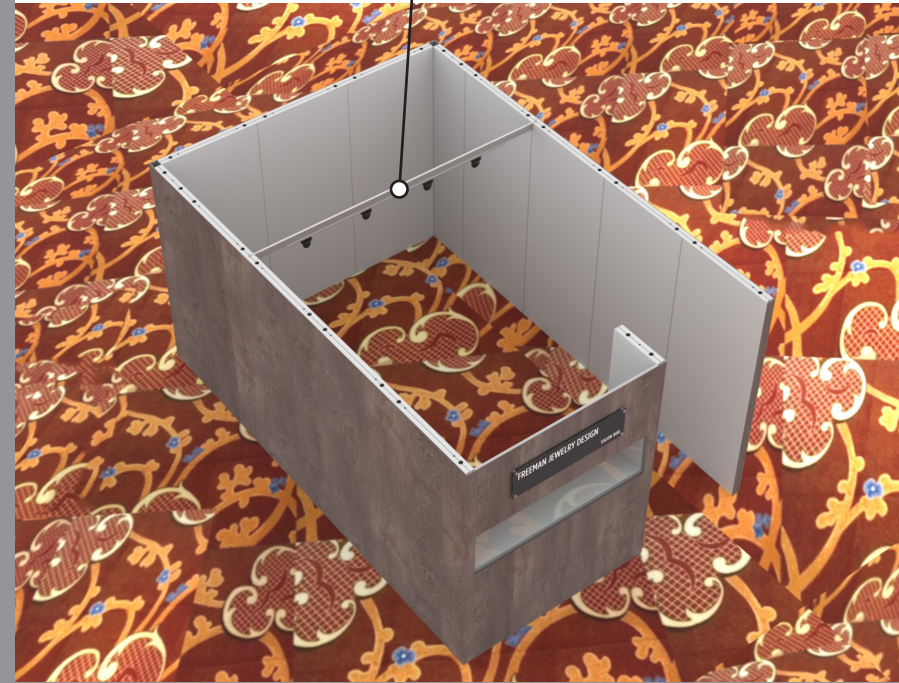

10' x 15' Inline Salon Specifications

SALON BOOTH PACKAGE INCLUDES:

Showcase Options: One 2M Tower (6')
One 1M Tower (3')
One 2M Low (6')

- One (1) Wastebasket
- Six (6) Wynn Hotel Ballroom Chairs
- Two (2) Tables (*please complete the Salon Package Table Order Form by May 5, 2025*)
- One (1) Track Lighting Bar with four (4) 6000K LED 12 watt fixtures
- Electrical for the showcases and the lights in each booth will be included. Any other items requiring electricity in the Salons will require an electrical order to be placed with Freeman. Please refer to the Freeman Electrical Order Form.
- Custom sign plaque with company name and booth number in Couture Type font
- One time vacuuming prior to show opening
- Daily trash removal (*please leave your wastebasket outside your booth at close of show each day*)

Note: For 2M low showcases only, in addition to track in center, one (1) track with three (3) lights hung behind sign plaque above low showcase will be added.

Salon Size: Salon measures 10' (3.05M) wide x 15' (4.57M) long x 8' (2.44M) high.
Please see internal exhibit dimensions on attached renderings.

Please contact CoutureSales@freeman.com to discuss further customizing your space.

10 X 15 INLINE SALON 2M Tower Option

Morris Oak Wood Laminate

44"x12" ID Sign

Light Gray Laminate

4 Track Lights

Tower showcase has LED lights integrated

* 0 0 5 0 5 9 0 7 0 1 - 1 0 1 1 - 1 *

10 X 15 INLINE SALON 1M Tower Option

10x15 - 1M Tower Option

PERSPECTIVE - FRONT

PERSPECTIVE - BACK

PLAN VIEW

FRONT VIEW

LESS THAN 30 DAYS OUT