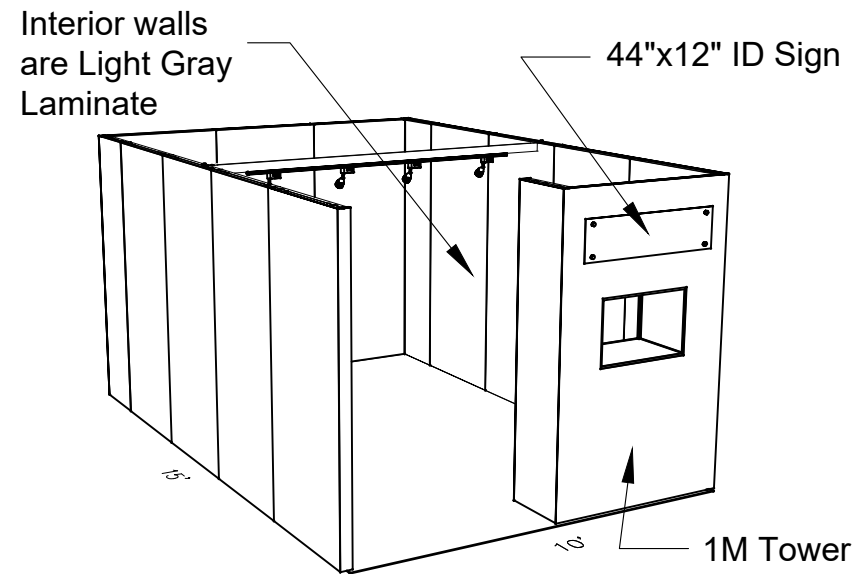

Please contact CoutureSales@freeman.com to discuss further customizing your space.

10 X 15 INLINE SALON 2M Tower Option

Morris Oak Wood Laminate

44"x12" ID Sign

Light Gray Laminate

4 Track Lights

Tower showcase has LED lights integrated

10x15 - 2M Tower Option

PERSPECTIVE - FRONT

PERSPECTIVE - BACK

PLAN VIEW

FRONT VIEW

LESS THAN 30 DAYS OUT

* 0 0 5 0 5 9 0 7 0 1 - 1 0 1 1 - 0 *

MORE THAN 30 DAYS OUT

* 0 0 5 0 5 9 0 7 0 1 - 1 0 1 1 - 1 *

10 X 15 INLINE SALON 1M Tower Option

10x15 - 1M Tower Option

PERSPECTIVE - FRONT

PERSPECTIVE - BACK

PLAN VIEW

FRONT VIEW

LESS THAN 30 DAYS OUT