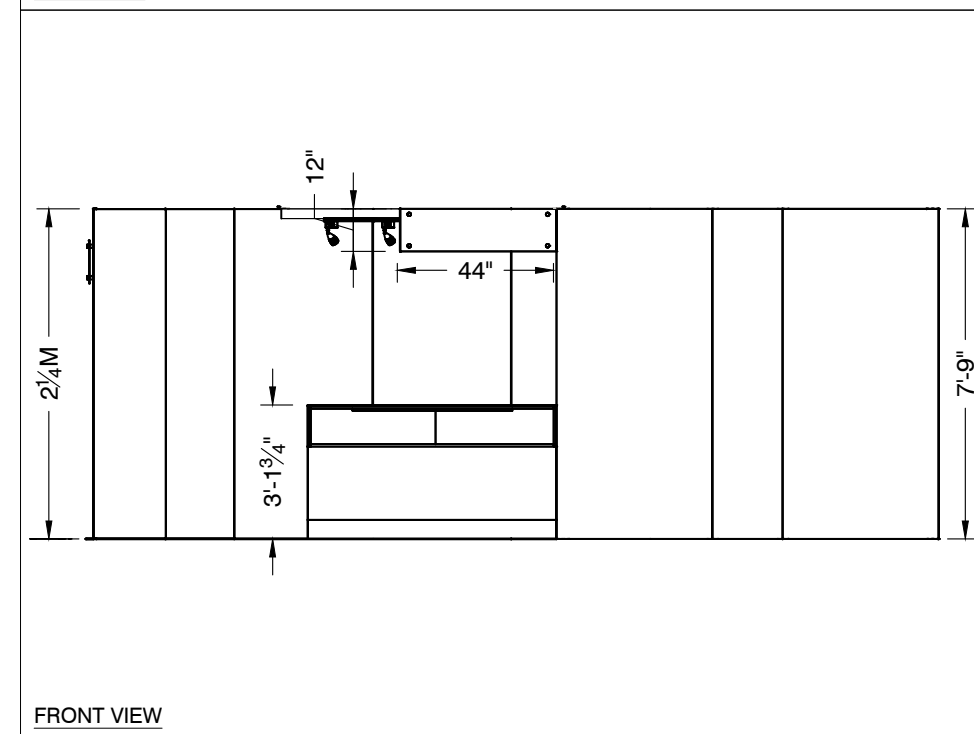

PLAN VIEW

FRONT VIEW