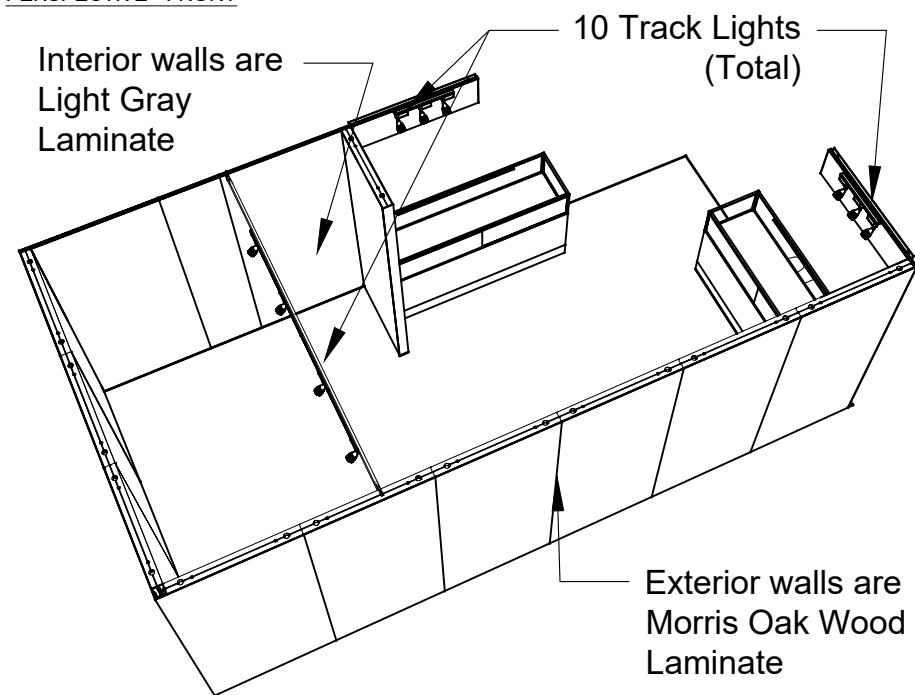

Note: For 2M low showcases only, in addition to track in center, one (1) track with three (3) lights hung behind sign plaque above low showcase will be added.

Salon Size: Open Salon measures 10' (3.05M) wide x 15' (4.57M) long x 8' (2.44M) high.
Please see internal exhibit dimensions on attached renderings.

Please contact CoutureSales@freeman.com to discuss further customizing your space.

10 X 20 CORNER SALON

2M Low Showcases Option

44"x12" ID Sign
(There are 3 track lights behind each sign)

Light Gray Laminate

Morris Oak
Wood Laminate

Showcases have
LED lights integrated

10x20 Premium Corner 2M Low Showcases

PERSPECTIVE - FRONT

PERSPECTIVE - BACK

PLAN VIEW

FRONT VIEW

LESS THAN 30 DAYS OUT

* 0 0 5 0 5 9 0 7 0 1 - 1 0 1 1 - 0 *

MORE THAN 30 DAYS OUT

* 0 0 5 0 5 9 0 7 0 1 - 1 0 1 1 - 1 *

10 X 20 CORNER SALON

1M Tower and Showcase Option

10x20 Corner 1M Tower / 2M Showcase

PERSPECTIVE - FRONT

PERSPECTIVE - BACK