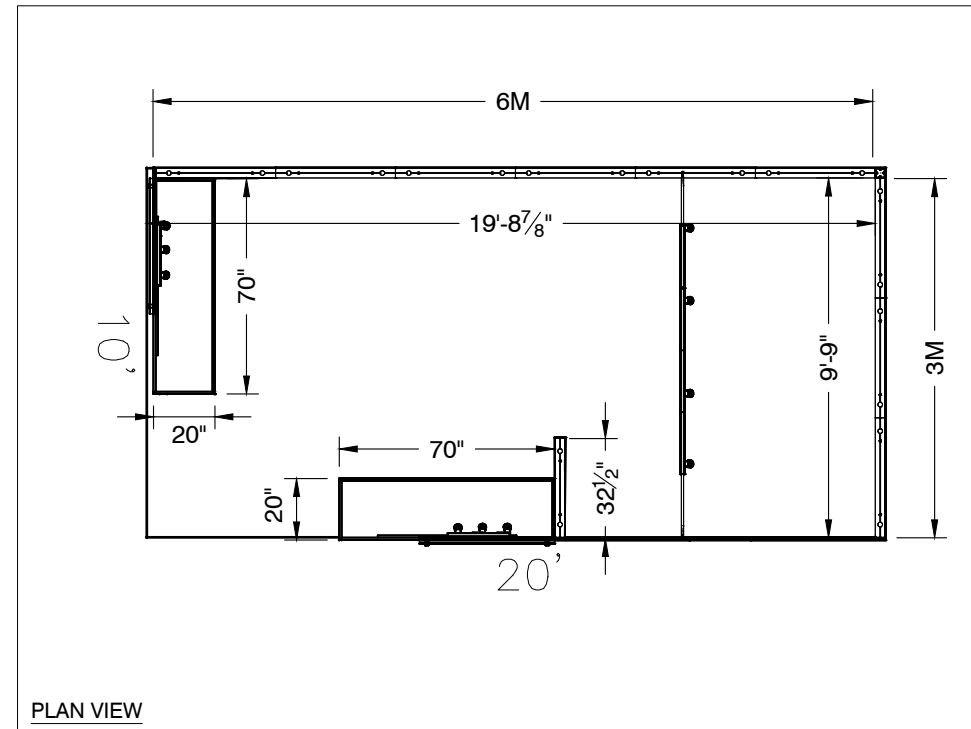

Note: For 2M low showcases only, in addition to track in center, one (1) track with three (3) lights hung behind sign plaque above low showcase will be added.

Salon Size: Open Salon measures 10' (3.05M) wide x 15' (4.57M) long x 8' (2.44M) high.
Please see internal exhibit dimensions on attached renderings.

Please contact CoutureSales@freeman.com to discuss further customizing your space.

10 X 20 CORNER SALON

2M Low Showcases Option

44"x12" ID Sign
(There are 3 track lights behind each sign)

Light Gray Laminate

Morris Oak
Wood Laminate

Showcases have
LED lights integrated

10x20 Premium Corner 2M Low Showcases

PERSPECTIVE - FRONT

PERSPECTIVE - BACK

PLAN VIEW

FRONT VIEW

LESS THAN 30 DAYS OUT

* 0 0 5 0 5 9 0 7 0 1 - 1 0 1 1 - 0 *

MORE THAN 30 DAYS OUT

* 0 0 5 0 5 9 0 7 0 1 - 1 0 1 1 - 1 *

10 X 20 CORNER SALON

1M Tower and Showcase Option

10x20 Corner 1M Tower / 2M Showcase

PERSPECTIVE - FRONT

PERSPECTIVE - BACK