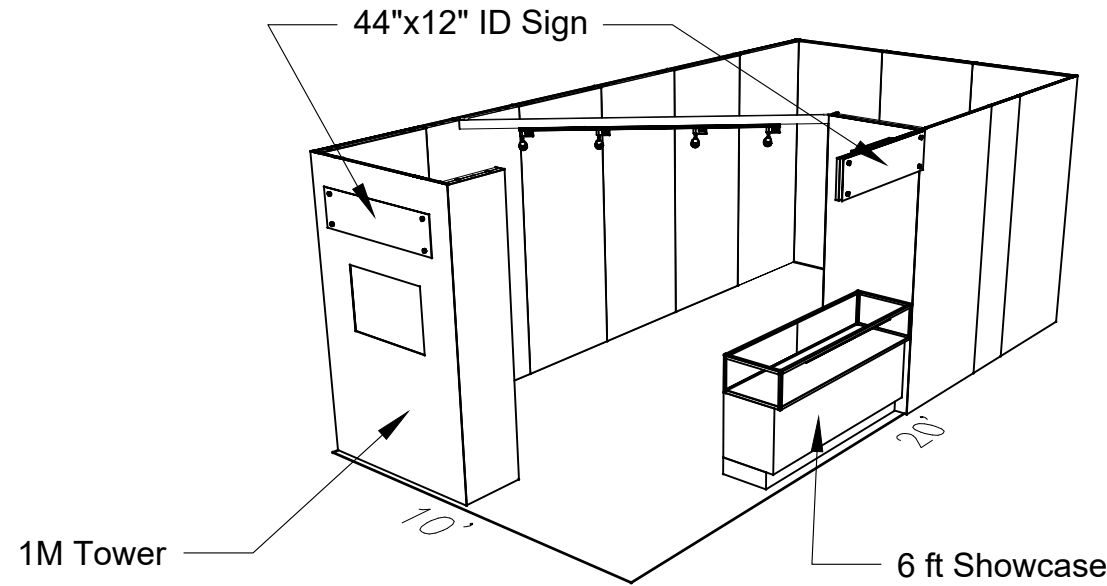

Note: For 2M low showcases only, in addition to track in center, one (1) track with three (3) lights hung behind sign plaque above low showcase will be added.

Salon Size: Open Salon measures 10' (3.05M) wide x 15' (4.57M) long x 8' (2.44M) high.
Please see internal exhibit dimensions on attached renderings.

Please contact CoutureSales@freeman.com to discuss further customizing your space.

10 X 20 CORNER SALON

2M Low Showcases Option

44"x12" ID Sign
(There are 3 track lights behind each sign)

Light Gray Laminate

Morris Oak
Wood Laminate

Showcases have
LED lights integrated

10x20 Premium Corner 2M Low Showcases

PERSPECTIVE - FRONT

PERSPECTIVE - BACK

PLAN VIEW

FRONT VIEW

LESS THAN 30 DAYS OUT

* 0 0 5 0 5 9 0 7 0 1 - 1 0 1 1 - 0 *

MORE THAN 30 DAYS OUT

* 0 0 5 0 5 9 0 7 0 1 - 1 0 1 1 - 1 *

10 X 20 CORNER SALON

1M Tower and Showcase Option

10x20 Corner 1M Tower / 2M Showcase

PERSPECTIVE - FRONT

PERSPECTIVE - BACK