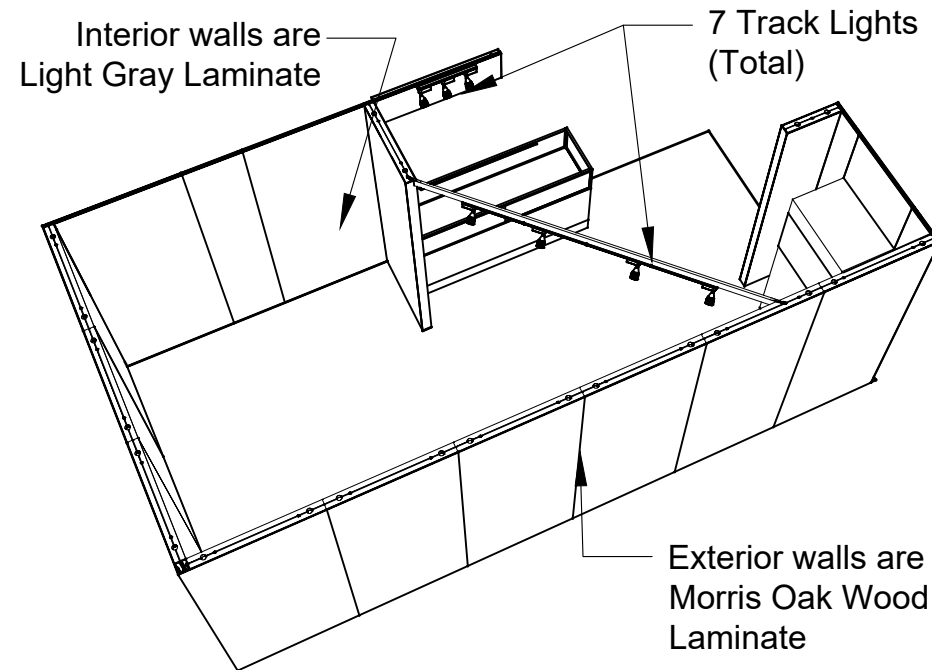

Note: For 2M low showcases only, in addition to track in center, one (1) track with three (3) lights hung behind sign plaque above low showcase will be added.

Salon Size: Open Salon measures 10' (3.05M) wide x 15' (4.57M) long x 8' (2.44M) high.
Please see internal exhibit dimensions on attached renderings.

Please contact CoutureSales@freeman.com to discuss further customizing your space.

10 X 20 CORNER SALON

2M Low Showcases Option

44"x12" ID Sign
(There are 3 track lights behind each sign)

Light Gray Laminate

Morris Oak
Wood Laminate

Showcases have
LED lights integrated

10x20 Premium Corner 2M Low Showcases

PERSPECTIVE - FRONT

PERSPECTIVE - BACK

PLAN VIEW

FRONT VIEW

LESS THAN 30 DAYS OUT

* 0 0 5 0 5 9 0 7 0 1 - 1 0 1 1 - 0 *

MORE THAN 30 DAYS OUT

* 0 0 5 0 5 9 0 7 0 1 - 1 0 1 1 - 1 *

10 X 20 CORNER SALON

1M Tower and Showcase Option

10x20 Corner 1M Tower / 2M Showcase

PERSPECTIVE - FRONT

PERSPECTIVE - BACK