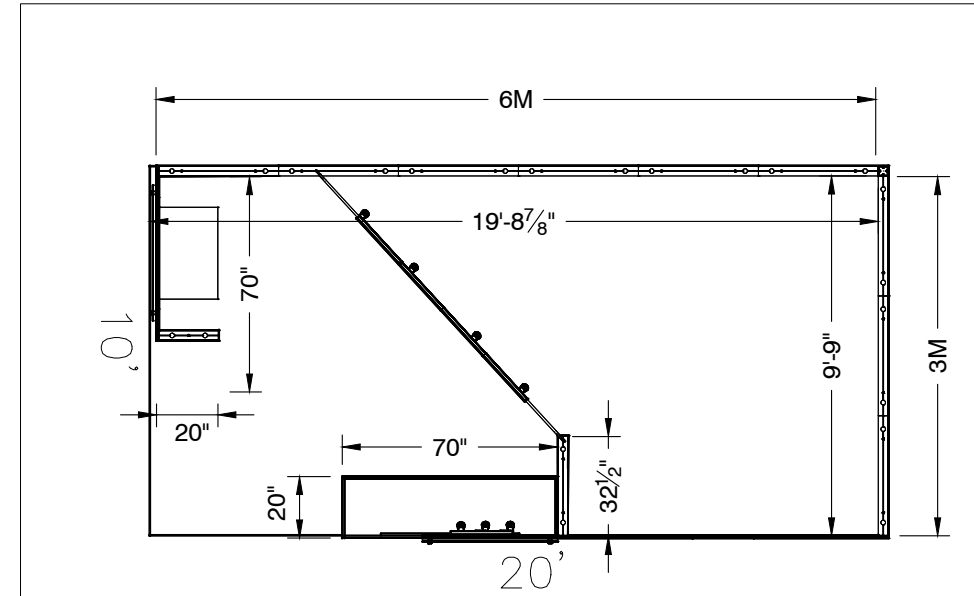

Note: For 2M low showcases only, in addition to track in center, one (1) track with three (3) lights hung behind sign plaque above low showcase will be added.

Salon Size: Open Salon measures 10' (3.05M) wide x 15' (4.57M) long x 8' (2.44M) high.
Please see internal exhibit dimensions on attached renderings.

Please contact CoutureSales@freeman.com to discuss further customizing your space.

10 X 20 CORNER SALON

2M Low Showcases Option

44"x12" ID Sign
(There are 3 track lights behind each sign)

Light Gray Laminate

* 0 0 5 0 5 9 0 7 0 1 - 1 0 1 1 - 0 *

MORE THAN 30 DAYS OUT

* 0 0 5 0 5 9 0 7 0 1 - 1 0 1 1 - 1 *

10 X 20 CORNER SALON

1M Tower and Showcase Option

10x20 Corner 1M Tower / 2M Showcase

PERSPECTIVE - FRONT

PERSPECTIVE - BACK

PLAN VIEW

FRONT VIEW

LESS THAN 30 DAYS OUT

MORE THAN 30 DAYS OUT