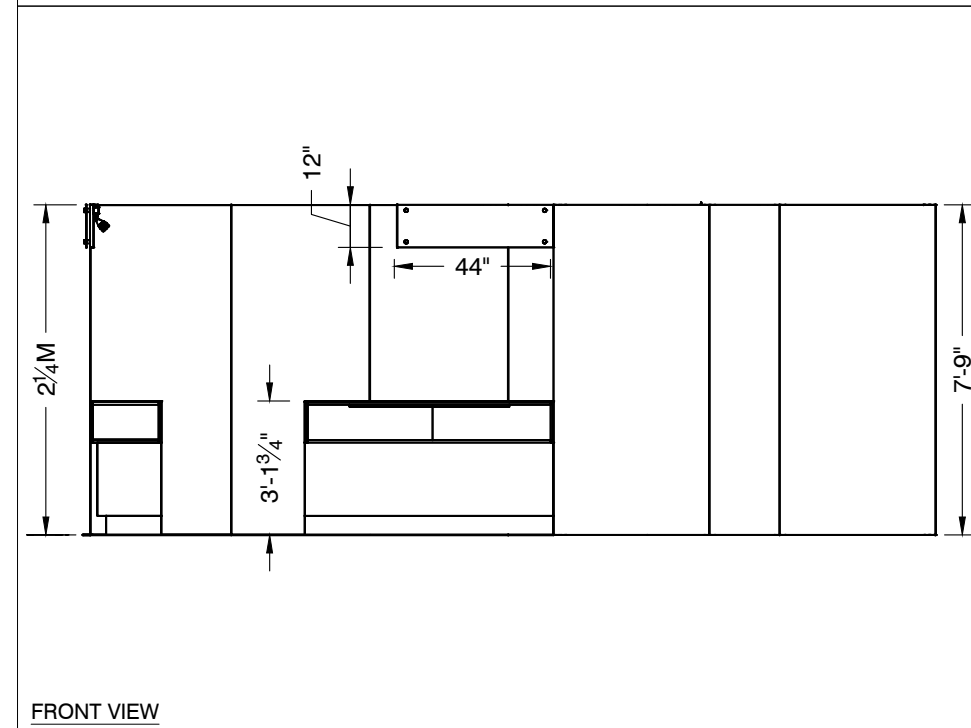

Note: For 2M low showcases only, in addition to track in center, one (1) track with three (3) lights hung behind sign plaque above low showcase will be added.

Salon Size: Open Salon measures 10' (3.05M) wide x 15' (4.57M) long x 8' (2.44M) high.
Please see internal exhibit dimensions on attached renderings.

Please contact CoutureSales@freeman.com to discuss further customizing your space.

10 X 20 CORNER SALON

2M Low Showcases Option

44"x12" ID Sign
(There are 3 track lights behind each sign)

Light Gray Laminate

Morris Oak
Wood Laminate

Showcases have
LED lights integrated

10x20 Premium Corner 2M Low Showcases

PERSPECTIVE - FRONT

PERSPECTIVE - BACK

PLAN VIEW

FRONT VIEW

LESS THAN 30 DAYS OUT

* 0 0 5 0 5 9 0 7 0 1 - 1 0 1 1 - 0 *

MORE THAN 30 DAYS OUT

* 0 0 5 0 5 9 0 7 0 1 - 1 0 1 1 - 1 *

10 X 20 CORNER SALON

1M Tower and Showcase Option

10x20 Corner 1M Tower / 2M Showcase

PERSPECTIVE - FRONT

PERSPECTIVE - BACK