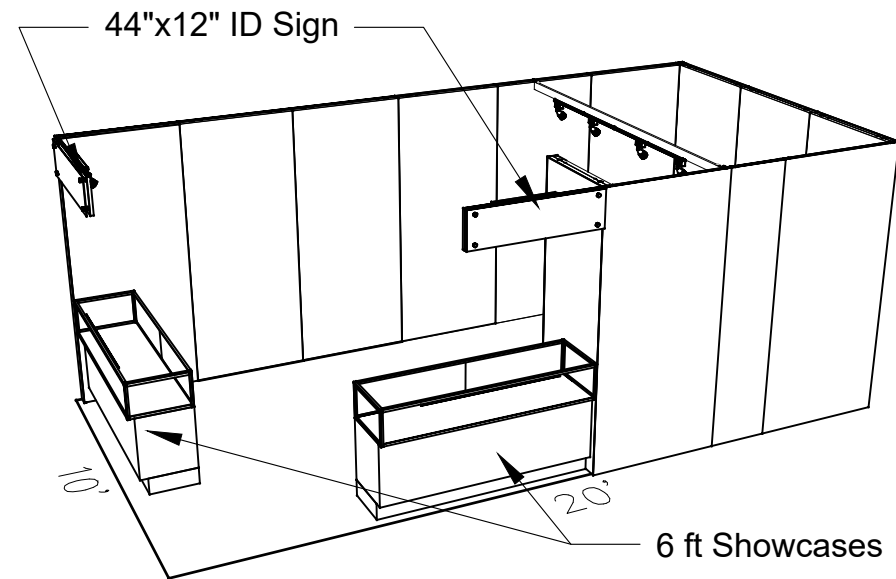

10' x 20' Corner Specifications

SALON BOOTH PACKAGE INCLUDES:

Showcase Options: Two 2M Low (6')
One 1M Tower (3') and One 2M Low (6')

- One (1) Wastebasket
- Nine (9) Wynn Hotel Ballroom Chairs
- Three (3) Tables (*please complete the Salon Package Table Order Form by May 5, 2025*)
- One (1) Track Lighting Bar with four (4) 6000K LED 12 watt fixtures
- Electrical for the showcases and the lights in each booth will be included. Any other items requiring electricity in the Salons will require an electrical order to be placed with Freeman. Please refer to the Freeman Electrical Order Form.
- Custom sign plaque with company name and booth number in Couture Type font
- One time vacuuming prior to show opening
- Daily trash removal (*please leave your wastebasket outside your booth at close of show each day*)

Note: For 2M low showcases only, in addition to track in center, one (1) track with three (3) lights hung behind sign plaque above low showcase will be added.

Salon Size: Open Salon measures 10' (3.05M) wide x 15' (4.57M) long x 8' (2.44M) high.
Please see internal exhibit dimensions on attached renderings.

Please contact CoutureSales@freeman.com to discuss further customizing your space.

10 X 20 CORNER SALON

2M Low Showcases Option

44"x12" ID Sign
(There are 3 track lights behind each sign)

Light Gray Laminate

Morris Oak
Wood Laminate

Showcases have
LED lights integrated

10x20 Premium Corner 2M Low Showcases

PERSPECTIVE - FRONT

PERSPECTIVE - BACK

PLAN VIEW

FRONT VIEW

LESS THAN 30 DAYS OUT