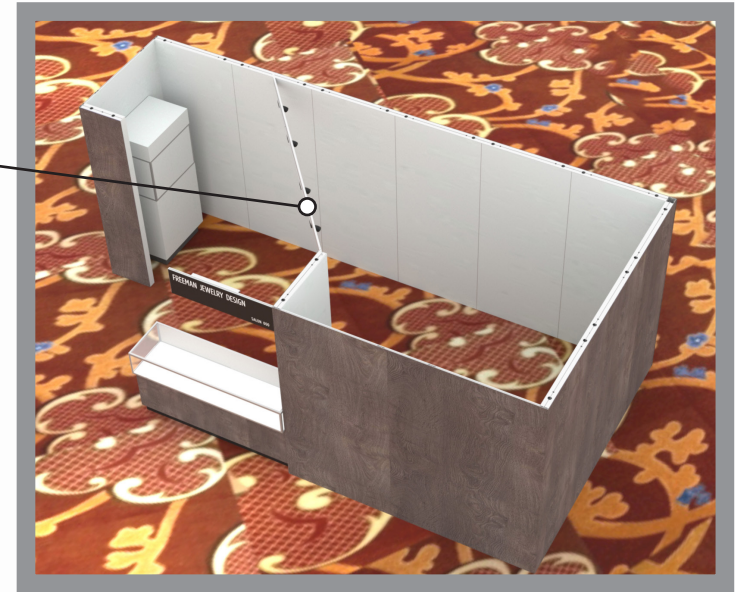

10' x 20' Corner Specifications

SALON BOOTH PACKAGE INCLUDES:

Showcase Options: Two 2M Low (6')
One 1M Tower (3') and One 2M Low (6')

- One (1) Wastebasket
- Nine (9) Wynn Hotel Ballroom Chairs
- Three (3) Tables (*please complete the Salon Package Table Order Form by May 5, 2025*)
- One (1) Track Lighting Bar with four (4) 6000K LED 12 watt fixtures
- Electrical for the showcases and the lights in each booth will be included. Any other items requiring electricity in the Salons will require an electrical order to be placed with Freeman. Please refer to the Freeman Electrical Order Form.
- Custom sign plaque with company name and booth number in Couture Type font
- One time vacuuming prior to show opening
- Daily trash removal (*please leave your wastebasket outside your booth at close of show each day*)

Please contact CoutureSales@freeman.com to discuss further customizing your space.

10 X 20 CORNER SALON

2M Low Showcases Option

44"x12" ID Sign
(There are 3 track lights behind each sign)

Light Gray Laminate

Morris Oak
Wood Laminate

Showcases have
LED lights integrated

10x20 Premium Corner 2M Low Showcases

PERSPECTIVE - FRONT

PERSPECTIVE - BACK

PLAN VIEW

FRONT VIEW

LESS THAN 30 DAYS OUT

* 0 0 5 0 5 9 0 7 0 1 - 1 0 1 1 - 0 *

MORE THAN 30 DAYS OUT

* 0 0 5 0 5 9 0 7 0 1 - 1 0 1 1 - 1 *

10 X 20 CORNER SALON

1M Tower and Showcase Option

10x20 Corner 1M Tower / 2M Showcase

PERSPECTIVE - FRONT

PERSPECTIVE - BACK