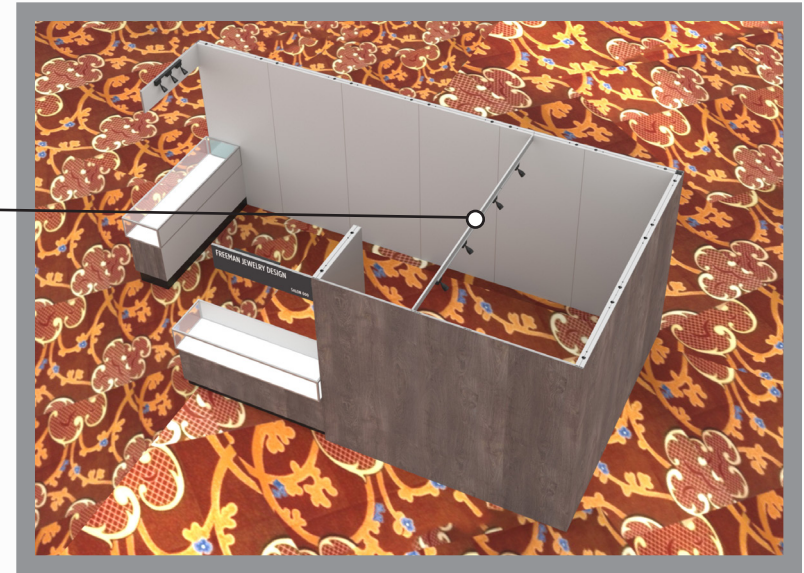

10' x 20' Corner Specifications

SALON BOOTH PACKAGE INCLUDES:

Showcase Options: Two 2M Low (6')
One 1M Tower (3') and One 2M Low (6')

- One (1) Wastebasket
- Nine (9) Wynn Hotel Ballroom Chairs
- Three (3) Tables (*please complete the Salon Package Table Order Form by May 5, 2025*)
- One (1) Track Lighting Bar with four (4) 6000K LED 12 watt fixtures
- Electrical for the showcases and the lights in each booth will be included. Any other items requiring electricity in the Salons will require an electrical order to be placed with Freeman. Please refer to the Freeman Electrical Order Form.
- Custom sign plaque with company name and booth number in Couture Type font
- One time vacuuming prior to show opening
- Daily trash removal (*please leave your wastebasket outside your booth at close of show each day*)

Note: For 2M low showcases only, in addition to track in center, one (1) track with three (3) lights hung behind sign plaque above low showcase will be added.

Salon Size: Open Salon measures 10' (3.05M) wide x 15' (4.57M) long x 8' (2.44M) high.
Please see internal exhibit dimensions on attached renderings.

PLEASE NOTE:

- **There is a weight limit of 50 lbs. for each 1M wall panel.**
- **For stability, no additional lights can be added to the sign light track.**

Freeman will provide two (2) design renderings at No Charge for Salon customizations or changes. Additional revisions will be charged at \$250.00 each.

Please contact CoutureSales@freeman.com to discuss further customizing your space.

10 X 20 CORNER SALON

2M Low Showcases Option

44"x12" ID Sign
(There are 3 track lights behind each sign)

Light Gray Laminate