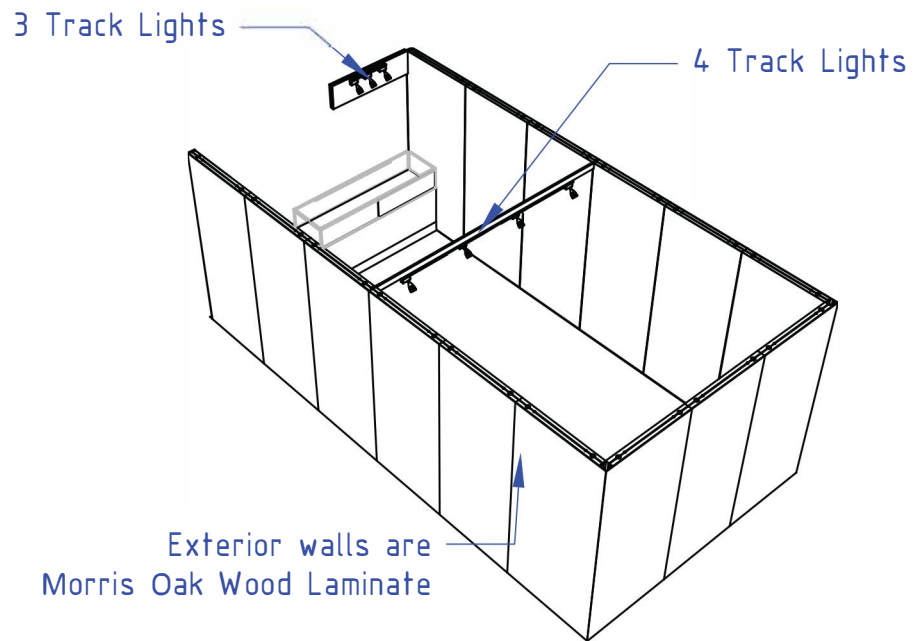

4 Track Lights

Tower showcase has LED lights integrated

10x20 - 1M Tower Option

PERSPECTIVE - FRONT

PLAN VIEW

PERSPECTIVE - BACK

FRONT VIEW

10 x 20 INLINE SALON 2M Low Showcase Option

4 Track Lights

10x20 - 2M Low Showcase Option

PERSPECTIVE - FRONT

PERSPECTIVE - BACK

PLAN VIEW

FRONT VIEW