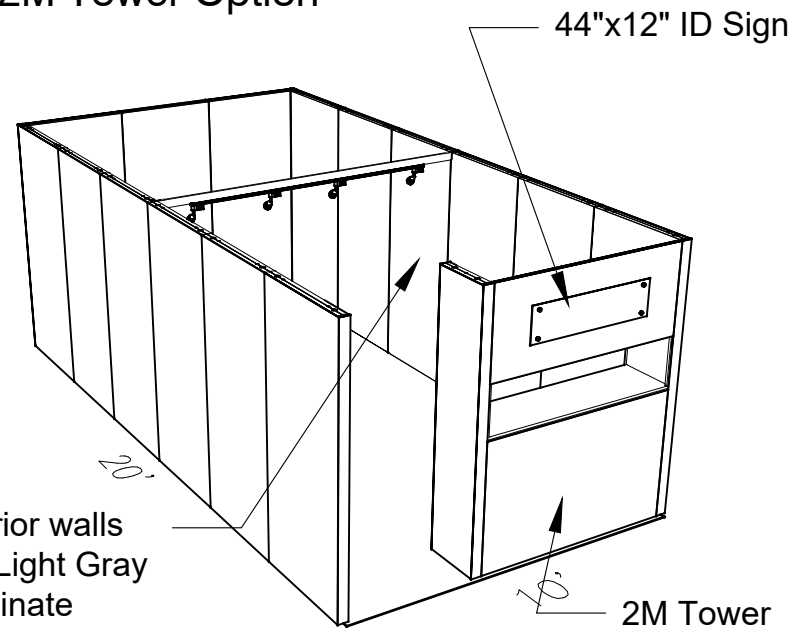

Note: For 2M low showcases only, in addition to track in center, one (1) track with three (3) lights hung behind sign plaque above low showcase will be added.

Salon Size: Salon measures 10' (3.05M) wide x 20' (4.57M) long x 8' (2.44M) high.
Please see internal exhibit dimensions on attached renderings.

Please contact CoutureSales@freeman.com to discuss further customizing your space.

10 X 20 INLINE SALON

2M Tower Option

Morris Oak Wood Laminate

Light Gray Laminate

44"x12" ID Sign

FREEMAN JEWELRY DESIGN
SALON 000

4 Track Lights

Tower showcase has
LED lights integrated

10x20 - 2M Tower Option

PERSPECTIVE - FRONT

PERSPECTIVE - BACK

PLAN VIEW

FRONT VIEW

LESS THAN 30 DAYS OUT