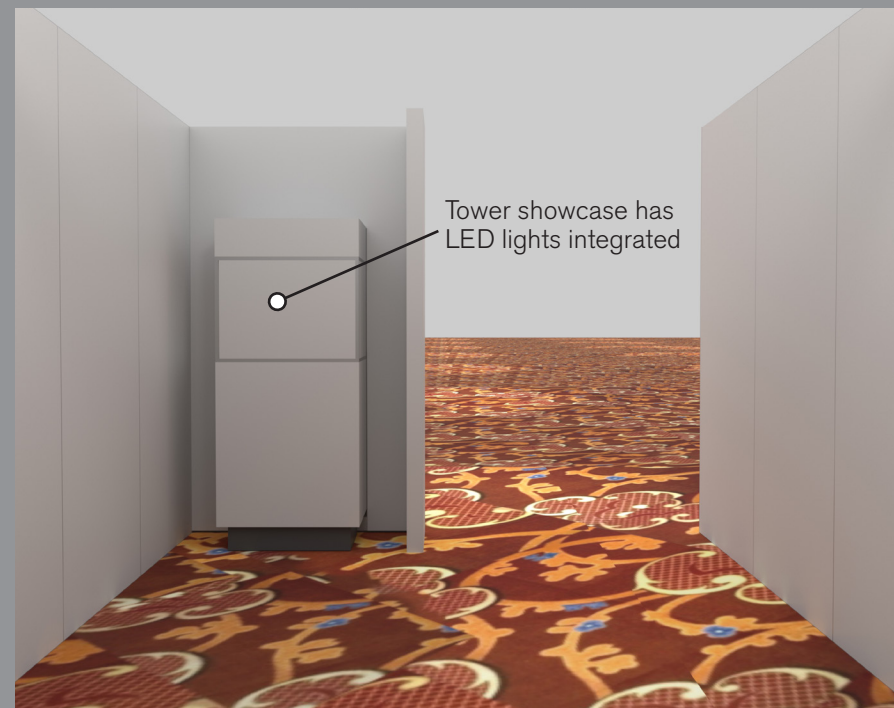

4 Track Lights

Tower showcase has
LED lights integrated

10x20 - 2M Tower Option

PERSPECTIVE - FRONT

PERSPECTIVE - BACK

PLAN VIEW

FRONT VIEW

LESS THAN 30 DAYS OUT

* 0 0 5 0 5 9 0 7 0 1 - 1 0 1 1 - 0 *

MORE THAN 30 DAYS OUT

* 0 0 5 0 5 9 0 7 0 1 - 1 0 1 1 - 1 *

10 X 20 INLINE SALON

1M Tower Option

Morris Oak Wood Laminate

Light Gray Laminate

44"x12" ID Sign

4 Track Lights

Tower showcase has LED lights integrated

10x20 - 1M Tower Option

PERSPECTIVE - FRONT

PLAN VIEW

PERSPECTIVE - BACK

FRONT VIEW

10 x 20 INLINE SALON 2M Low Showcase Option

4 Track Lights

10x20 - 2M Low Showcase Option

PERSPECTIVE - FRONT

PERSPECTIVE - BACK

PLAN VIEW

FRONT VIEW