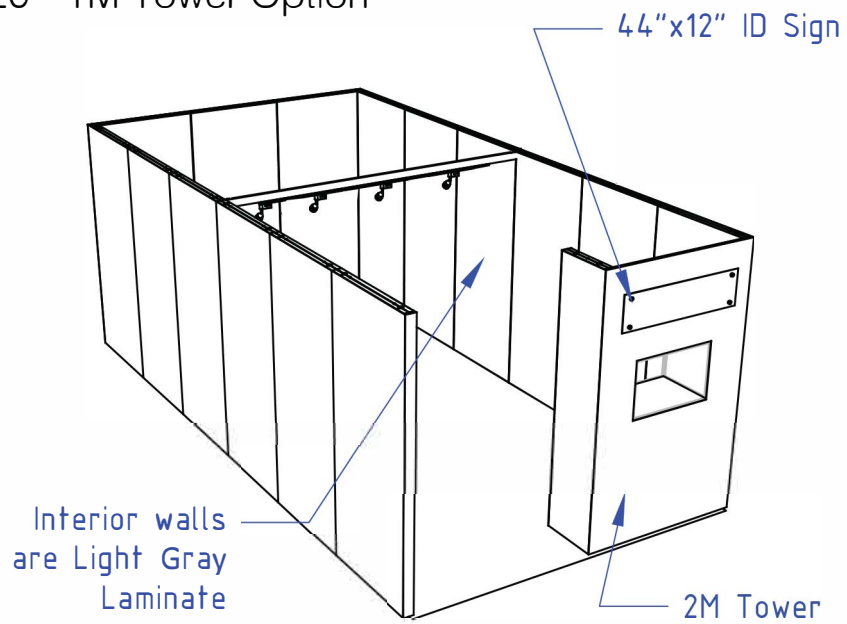

4 Track Lights

Tower showcase has
LED lights integrated

10x20 - 2M Tower Option

PERSPECTIVE - FRONT

PERSPECTIVE - BACK

PLAN VIEW

FRONT VIEW

LESS THAN 30 DAYS OUT

* 0 0 5 0 5 9 0 7 0 1 - 1 0 1 1 - 0 *

MORE THAN 30 DAYS OUT

* 0 0 5 0 5 9 0 7 0 1 - 1 0 1 1 - 1 *

10 X 20 INLINE SALON

1M Tower Option

Morris Oak Wood Laminate

Light Gray Laminate

44"x12" ID Sign

4 Track Lights

Tower showcase has LED lights integrated

10x20 - 1M Tower Option

PERSPECTIVE - FRONT

PLAN VIEW

PERSPECTIVE - BACK

FRONT VIEW

10 x 20 INLINE SALON 2M Low Showcase Option

4 Track Lights

10x20 - 2M Low Showcase Option

PERSPECTIVE - FRONT

PERSPECTIVE - BACK

PLAN VIEW

FRONT VIEW