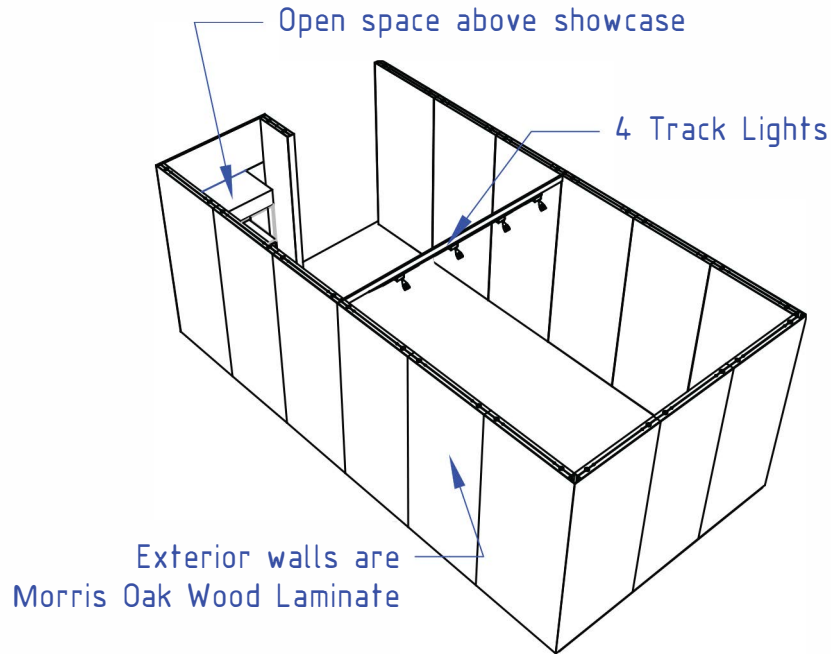

4 Track Lights

Tower showcase has
LED lights integrated

10x20 - 2M Tower Option

PERSPECTIVE - FRONT

PERSPECTIVE - BACK

PLAN VIEW

FRONT VIEW

LESS THAN 30 DAYS OUT

* 0 0 5 0 5 9 0 7 0 1 - 1 0 1 1 - 0 *

MORE THAN 30 DAYS OUT

* 0 0 5 0 5 9 0 7 0 1 - 1 0 1 1 - 1 *

10 X 20 INLINE SALON

1M Tower Option

Morris Oak Wood Laminate

Light Gray Laminate

44"x12" ID Sign

4 Track Lights

Tower showcase has LED lights integrated

10x20 - 1M Tower Option

PERSPECTIVE - FRONT

PLAN VIEW

PERSPECTIVE - BACK

FRONT VIEW

10 x 20 INLINE SALON 2M Low Showcase Option

4 Track Lights

10x20 - 2M Low Showcase Option

PERSPECTIVE - FRONT

PERSPECTIVE - BACK

PLAN VIEW

FRONT VIEW