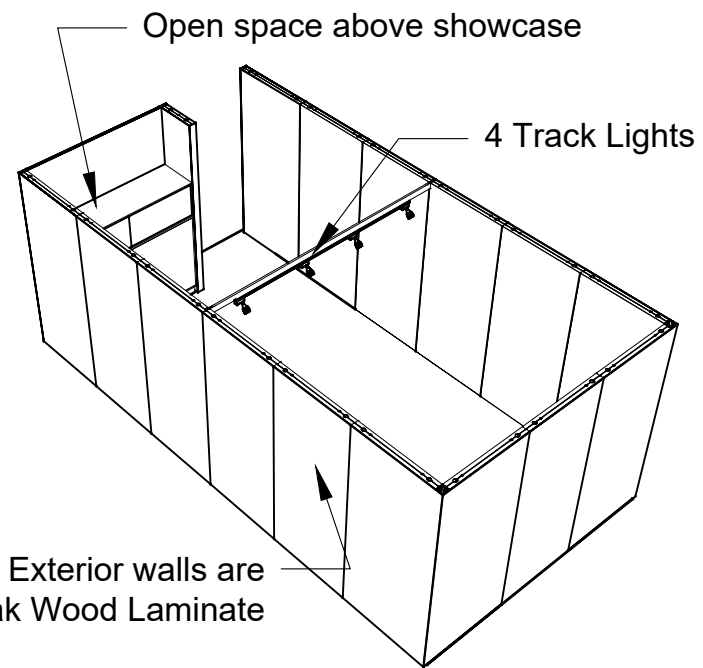

Note: For 2M low showcases only, in addition to track in center, one (1) track with three (3) lights hung behind sign plaque above low showcase will be added.

Salon Size: Salon measures 10' (3.05M) wide x 20' (4.57M) long x 8' (2.44M) high.
Please see internal exhibit dimensions on attached renderings.

Please contact CoutureSales@freeman.com to discuss further customizing your space.

10 X 20 INLINE SALON

2M Tower Option

Morris Oak Wood Laminate

Light Gray Laminate

44"x12" ID Sign

FREEMAN JEWELRY DESIGN
SALON 000

4 Track Lights

Tower showcase has
LED lights integrated

10x20 - 2M Tower Option

PERSPECTIVE - FRONT

PERSPECTIVE - BACK

PLAN VIEW

FRONT VIEW

LESS THAN 30 DAYS OUT

4 Track Lights

Tower showcase has LED lights integrated

10x20 - 1M Tower Option

PERSPECTIVE - FRONT

PLAN VIEW

PERSPECTIVE - BACK

FRONT VIEW

10 x 20 INLINE SALON 2M Low Showcase Option