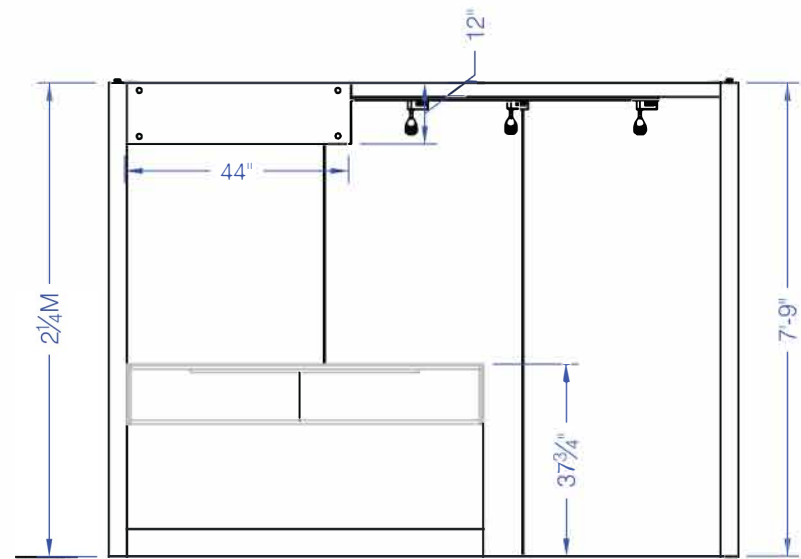

Note: For 2M low showcases only, in addition to track in center, one (1) track with three (3) lights hung behind sign plaque above low showcase will be added.

Salon Size: Salon measures 10' (3.05M) wide x 20' (4.57M) long x 8' (2.44M) high.
Please see internal exhibit dimensions on attached renderings.

4 Track Lights

Tower showcase has LED lights integrated

10x20 - 1M Tower Option

PERSPECTIVE - FRONT

PLAN VIEW

PERSPECTIVE - BACK

FRONT VIEW

10 x 20 INLINE SALON 2M Low Showcase Option

4 Track Lights

10x20 - 2M Low Showcase Option

PERSPECTIVE - FRONT

PERSPECTIVE - BACK

PLAN VIEW

FRONT VIEW