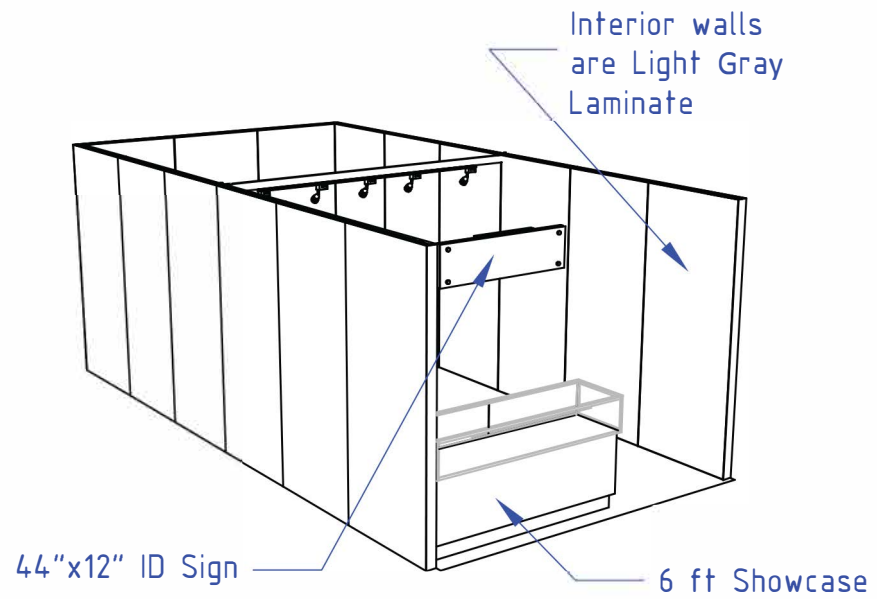

4 Track Lights

Tower showcase has LED lights integrated

10x20 - 1M Tower Option

PERSPECTIVE - FRONT

PLAN VIEW

PERSPECTIVE - BACK

FRONT VIEW

10 x 20 INLINE SALON 2M Low Showcase Option

4 Track Lights

10x20 - 2M Low Showcase Option

PERSPECTIVE - FRONT

PERSPECTIVE - BACK

PLAN VIEW

FRONT VIEW