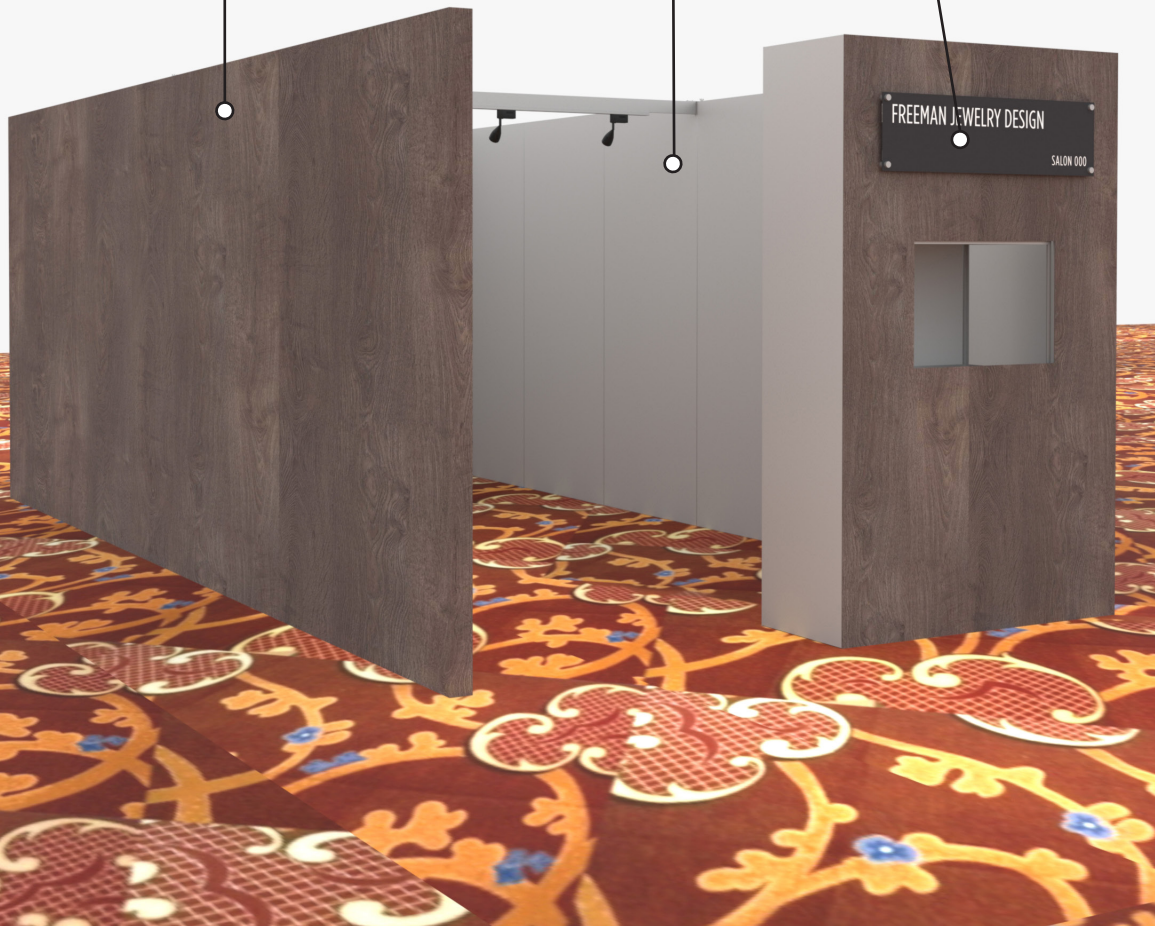

10' x 20' Inline Salon Specifications

SALON BOOTH PACKAGE INCLUDES:

Showcase Options: One 2M Tower (6')
One 1M Tower (3')
One 2M Low (6')

- One (1) Wastebasket
- Nine (9) Wynn Hotel Ballroom Chairs
- Three (3) Tables (*please complete the Salon Package Table Order Form by May 5, 2025*)
- One (1) Track Lighting Bar with four (4) 6000K LED 12 watt fixtures
- Electrical for the showcases and the lights in each booth will be included. Any other items requiring electricity in the Salons will require an electrical order to be placed with Freeman. Please refer to the Freeman Electrical Order Form.
- Custom sign plaque with company name and booth number in Couture Type font
- One time vacuuming prior to show opening
- Daily trash removal (*please leave your wastebasket outside your booth at close of show each day*)

4 Track Lights

Tower showcase has
LED lights integrated

10x20 - 2M Tower Option

PERSPECTIVE - FRONT

PERSPECTIVE - BACK

PLAN VIEW

FRONT VIEW

LESS THAN 30 DAYS OUT

4 Track Lights

Tower showcase has LED lights integrated

10x20 - 1M Tower Option

PERSPECTIVE - FRONT

PLAN VIEW

PERSPECTIVE - BACK

FRONT VIEW

10 x 20 INLINE SALON 2M Low Showcase Option

4 Track Lights

10x20 - 2M Low Showcase Option

PERSPECTIVE - FRONT

PERSPECTIVE - BACK

PLAN VIEW

FRONT VIEW