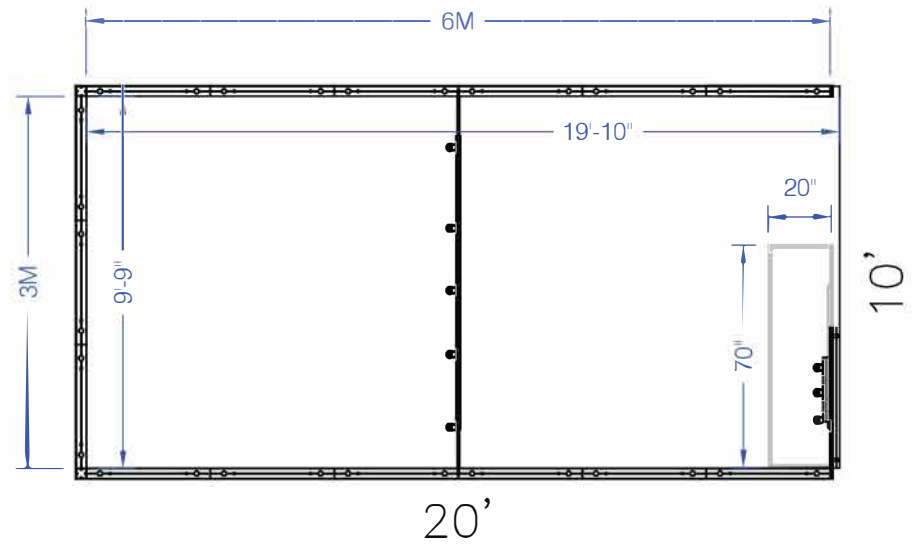

Note: For 2M low showcases only, in addition to track in center, one (1) track with three (3) lights hung behind sign plaque above low showcase will be added.

Salon Size: Salon measures 10' (3.05M) wide x 20' (4.57M) long x 8' (2.44M) high.
Please see internal exhibit dimensions on attached renderings.

4 Track Lights

Tower showcase has LED lights integrated

10x20 - 1M Tower Option

PERSPECTIVE - FRONT

PLAN VIEW

PERSPECTIVE - BACK

FRONT VIEW

10 x 20 INLINE SALON 2M Low Showcase Option

4 Track Lights

10x20 - 2M Low Showcase Option

PERSPECTIVE - FRONT

PERSPECTIVE - BACK

PLAN VIEW

FRONT VIEW