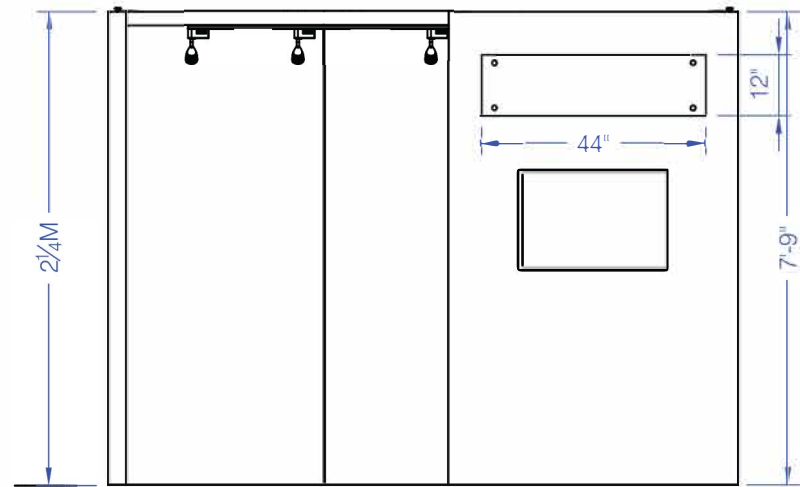

Note: For 2M low showcases only, in addition to track in center, one (1) track with three (3) lights hung behind sign plaque above low showcase will be added.

Salon Size: Salon measures 10' (3.05M) wide x 20' (4.57M) long x 8' (2.44M) high.
Please see internal exhibit dimensions on attached renderings.

4 Track Lights

Tower showcase has
LED lights integrated

10x20 - 2M Tower Option

PERSPECTIVE - FRONT

PERSPECTIVE - BACK

PLAN VIEW

FRONT VIEW

LESS THAN 30 DAYS OUT

4 Track Lights

Tower showcase has LED lights integrated

10x20 - 1M Tower Option

PERSPECTIVE - FRONT

PLAN VIEW

PERSPECTIVE - BACK

FRONT VIEW

10 x 20 INLINE SALON 2M Low Showcase Option

4 Track Lights

10x20 - 2M Low Showcase Option

PERSPECTIVE - FRONT

PERSPECTIVE - BACK

PLAN VIEW

FRONT VIEW