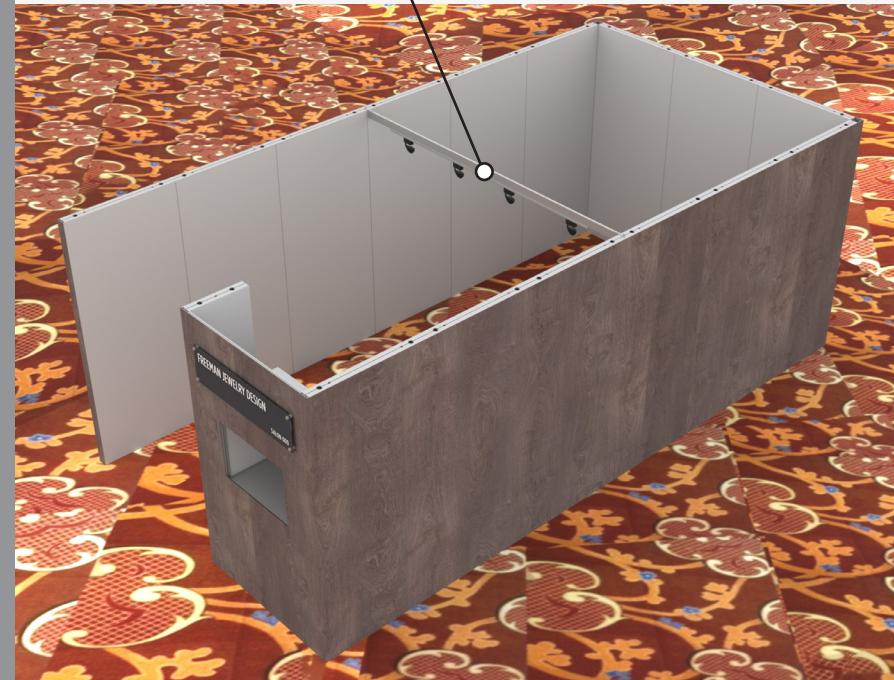

10' x 20' Inline Salon Specifications

SALON BOOTH PACKAGE INCLUDES:

Showcase Options: One 2M Tower (6')
One 1M Tower (3')
One 2M Low (6')

- One (1) Wastebasket
- Nine (9) Wynn Hotel Ballroom Chairs
- Three (3) Tables (*please complete the Salon Package Table Order Form by May 5, 2025*)
- One (1) Track Lighting Bar with four (4) 6000K LED 12 watt fixtures
- Electrical for the showcases and the lights in each booth will be included. Any other items requiring electricity in the Salons will require an electrical order to be placed with Freeman. Please refer to the Freeman Electrical Order Form.
- Custom sign plaque with company name and booth number in Couture Type font
- One time vacuuming prior to show opening
- Daily trash removal (*please leave your wastebasket outside your booth at close of show each day*)

4 Track Lights

Tower showcase has
LED lights integrated

10x20 - 2M Tower Option

PERSPECTIVE - FRONT

PERSPECTIVE - BACK

PLAN VIEW

FRONT VIEW

LESS THAN 30 DAYS OUT

* 0 0 5 0 5 9 0 7 0 1 - 1 0 1 1 - 0 *

MORE THAN 30 DAYS OUT

* 0 0 5 0 5 9 0 7 0 1 - 1 0 1 1 - 1 *

10 X 20 INLINE SALON

1M Tower Option

Morris Oak Wood Laminate

Light Gray Laminate

44"x12" ID Sign

4 Track Lights

Tower showcase has LED lights integrated

10x20 - 1M Tower Option

PERSPECTIVE - FRONT

PLAN VIEW

PERSPECTIVE - BACK

FRONT VIEW

10 x 20 INLINE SALON 2M Low Showcase Option