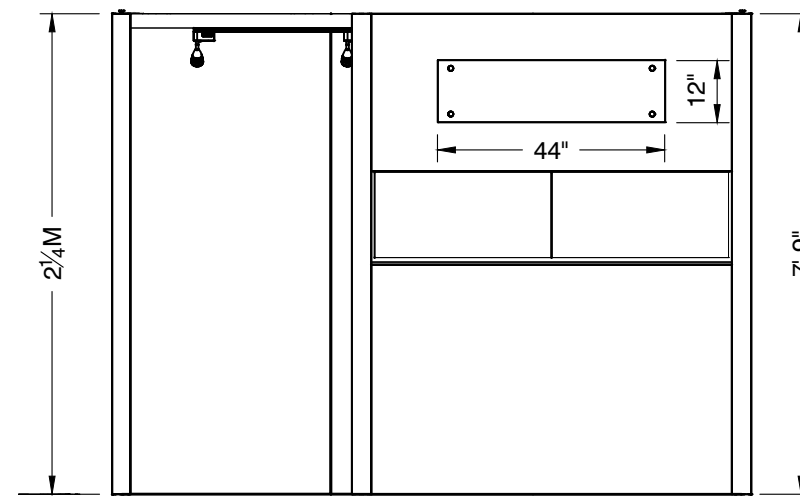

Note: For 2M low showcases only, in addition to track in center, one (1) track with three (3) lights hung behind sign plaque above low showcase will be added.

Salon Size: Salon measures 10' (3.05M) wide x 20' (4.57M) long x 8' (2.44M) high.
Please see internal exhibit dimensions on attached renderings.

Please contact CoutureSales@freeman.com to discuss further customizing your space.

10 X 20 INLINE SALON

2M Tower Option

Morris Oak Wood Laminate

Light Gray Laminate

44"x12" ID Sign

FREEMAN JEWELRY DESIGN
SALON 000

4 Track Lights

Tower showcase has
LED lights integrated

10x20 - 2M Tower Option

PERSPECTIVE - FRONT

PERSPECTIVE - BACK

PLAN VIEW

FRONT VIEW

LESS THAN 30 DAYS OUT

4 Track Lights

Tower showcase has LED lights integrated

10x20 - 1M Tower Option

PERSPECTIVE - FRONT

PLAN VIEW

PERSPECTIVE - BACK

FRONT VIEW

10 x 20 INLINE SALON 2M Low Showcase Option