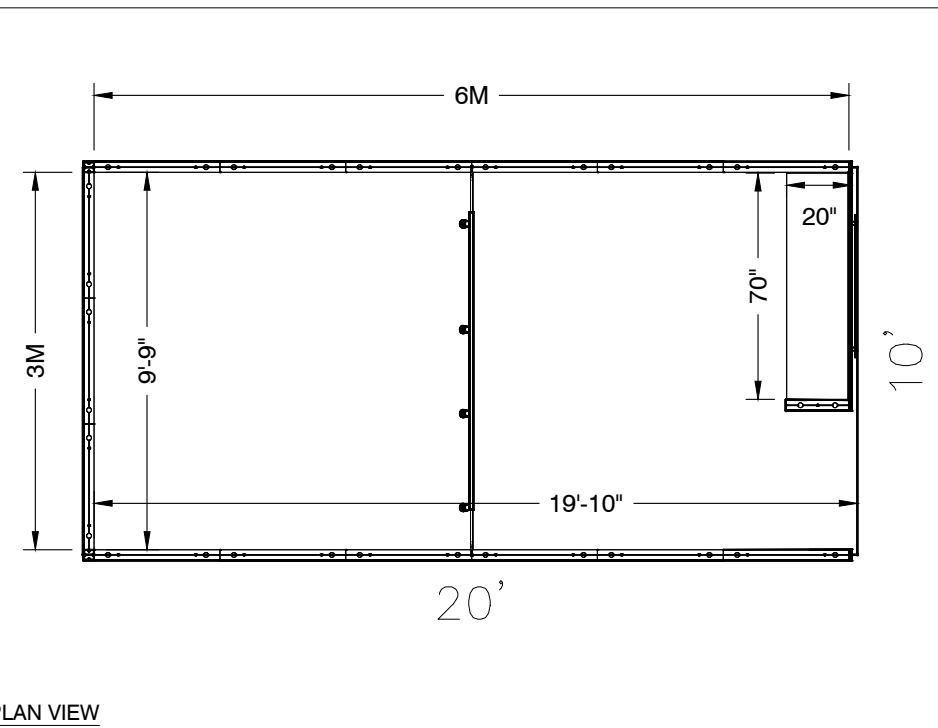

Note: For 2M low showcases only, in addition to track in center, one (1) track with three (3) lights hung behind sign plaque above low showcase will be added.

Salon Size: Salon measures 10' (3.05M) wide x 20' (4.57M) long x 8' (2.44M) high.
Please see internal exhibit dimensions on attached renderings.

Please contact CoutureSales@freeman.com to discuss further customizing your space.

10 X 20 INLINE SALON

2M Tower Option

Morris Oak Wood Laminate

Light Gray Laminate

44"x12" ID Sign

FREEMAN JEWELRY DESIGN
SALON 000

4 Track Lights

Tower showcase has
LED lights integrated

10x20 - 2M Tower Option

PERSPECTIVE - FRONT

PERSPECTIVE - BACK

PLAN VIEW

FRONT VIEW

LESS THAN 30 DAYS OUT

4 Track Lights

Tower showcase has LED lights integrated

10x20 - 1M Tower Option

PERSPECTIVE - FRONT

PLAN VIEW

PERSPECTIVE - BACK

FRONT VIEW

10 x 20 INLINE SALON 2M Low Showcase Option