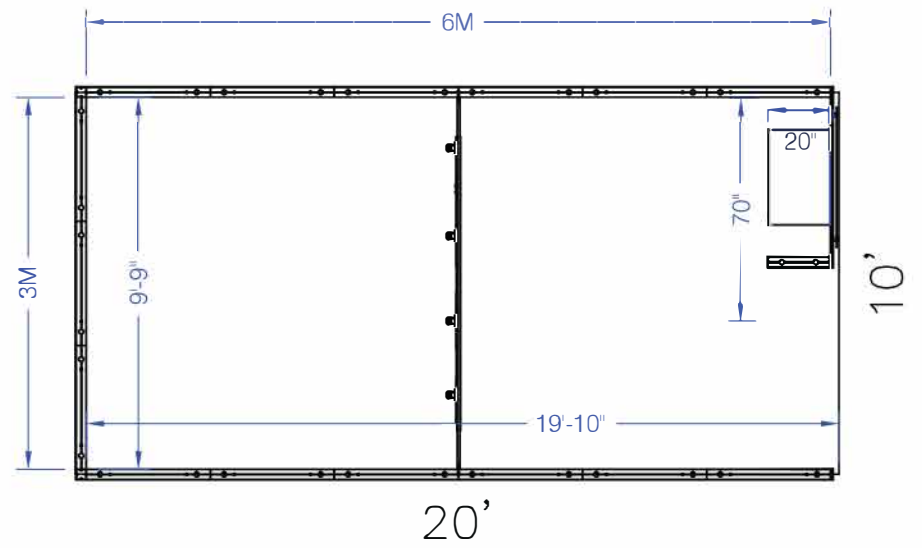

Note: For 2M low showcases only, in addition to track in center, one (1) track with three (3) lights hung behind sign plaque above low showcase will be added.

Salon Size: Salon measures 10' (3.05M) wide x 20' (4.57M) long x 8' (2.44M) high.
Please see internal exhibit dimensions on attached renderings.

* 0 0 5 0 5 9 0 7 0 1 - 1 0 1 1 - 0 *

MORE THAN 30 DAYS OUT

* 0 0 5 0 5 9 0 7 0 1 - 1 0 1 1 - 1 *

10 X 20 INLINE SALON

1M Tower Option

Morris Oak Wood Laminate

Light Gray Laminate

44"x12" ID Sign

4 Track Lights

Tower showcase has LED lights integrated

10x20 - 1M Tower Option

PERSPECTIVE - FRONT

PLAN VIEW

PERSPECTIVE - BACK

FRONT VIEW

10 x 20 INLINE SALON 2M Low Showcase Option

4 Track Lights

10x20 - 2M Low Showcase Option

PERSPECTIVE - FRONT

PERSPECTIVE - BACK

PLAN VIEW

FRONT VIEW