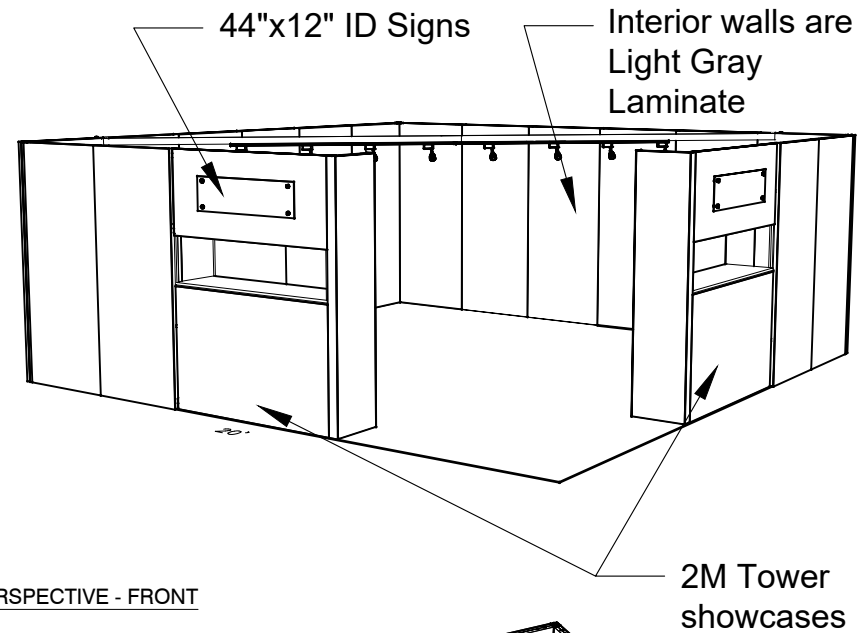

20x20 Premium Corner, 2M Tower Showcases