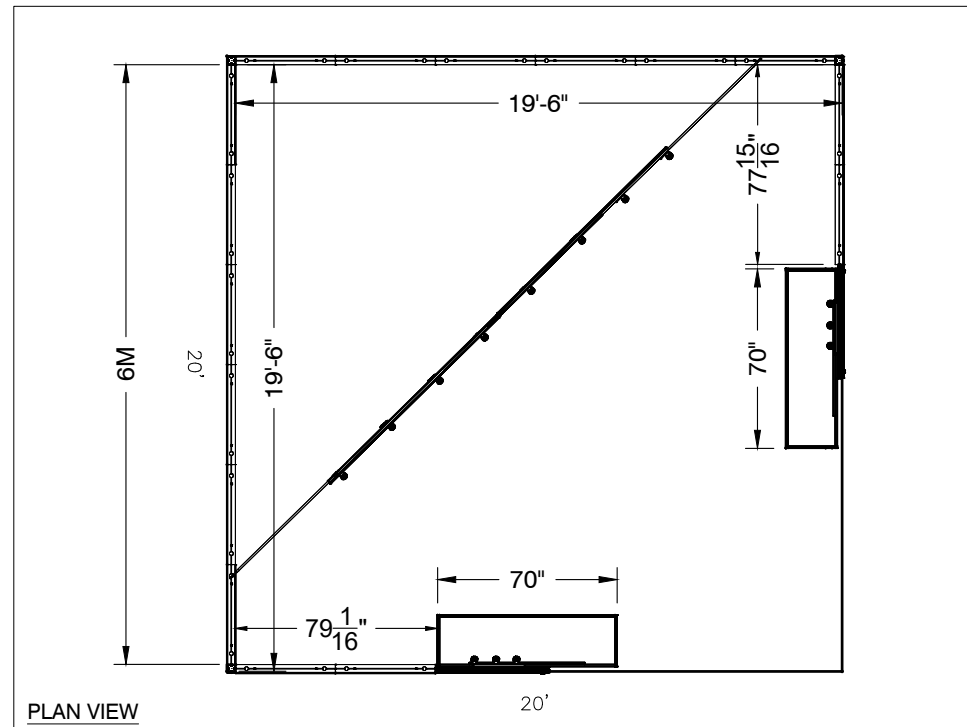

## 20' x 20' Salon Specifications

Note: For 2M low showcases only, in addition to track in center, one (1) track with three (3) lights hung behind sign plaque above low showcase will be added.

**Salon Size:** Salon measures 20' (6.10M) wide x 20' (6.10M) long x 8' (2.44M) high.  
Please see internal exhibit dimensions on attached renderings.

## 2M Low Showcases Option

Morris Oak Wood Laminate

Light Gray Laminate

8 Track Lights

44" x 12" ID Sign  
(There are 3 lights behind each sign)

Showcases have LED lights

### 20x20 Premium Corner-2M Low Showcases

PERSPECTIVE - FRONT

PERSPECTIVE - BACK

PLAN VIEW

FRONT VIEW

LESS THAN 30 DAYS OUT

\* 0 0 5 0 5 9 0 7 0 1 . 1 0 1 1 . 0 \*

MORE THAN 30 DAYS OUT