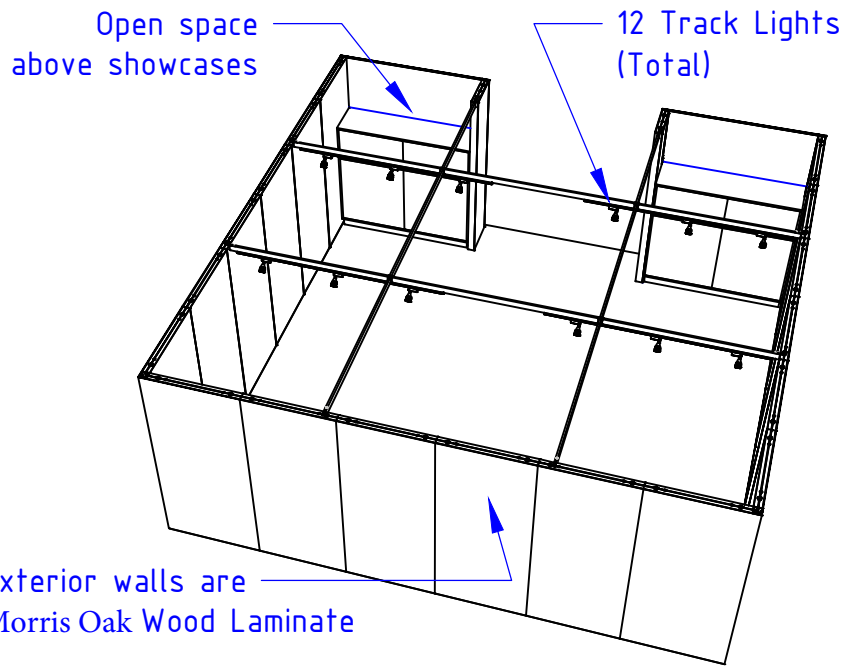

## 2M Towers Option

44"x12" ID Sign

Light Gray Laminate

Morris Oak Wood Laminate

12 Track Lights

Towers have LED lights integrated

# 20x20 - 2M Towers Option

PERSPECTIVE - FRONT

PERSPECTIVE - BACK

PLAN VIEW

FRONT VIEW

# 20 X 20 CORNER SALON

1M Towers Option

20x20 Premium Corner, 1M Tower Showcases

PERSPECTIVE - FRONT

PERSPECTIVE - BACK

PLAN VIEW

FRONT VIEW

LESS THAN 30 DAYS OUT