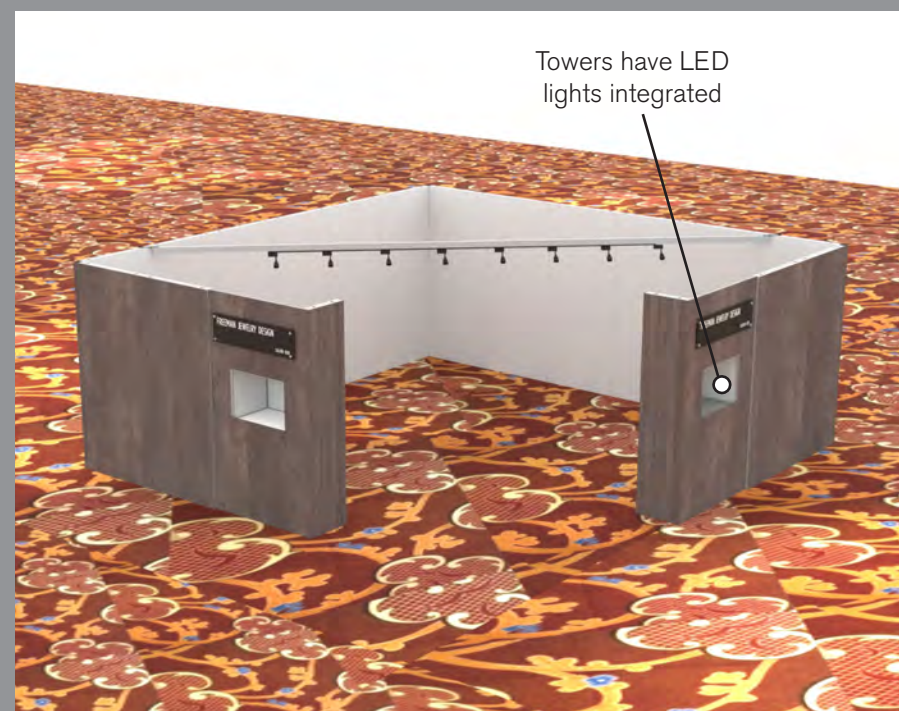

# 20x20 - 2M Towers Option

PERSPECTIVE - FRONT

PERSPECTIVE - BACK

PLAN VIEW

FRONT VIEW

# 20 X 20 CORNER SALON

1M Towers Option

20x20 Premium Corner, 1M Tower Showcases

PERSPECTIVE - FRONT

PERSPECTIVE - BACK

PLAN VIEW

FRONT VIEW

LESS THAN 30 DAYS OUT