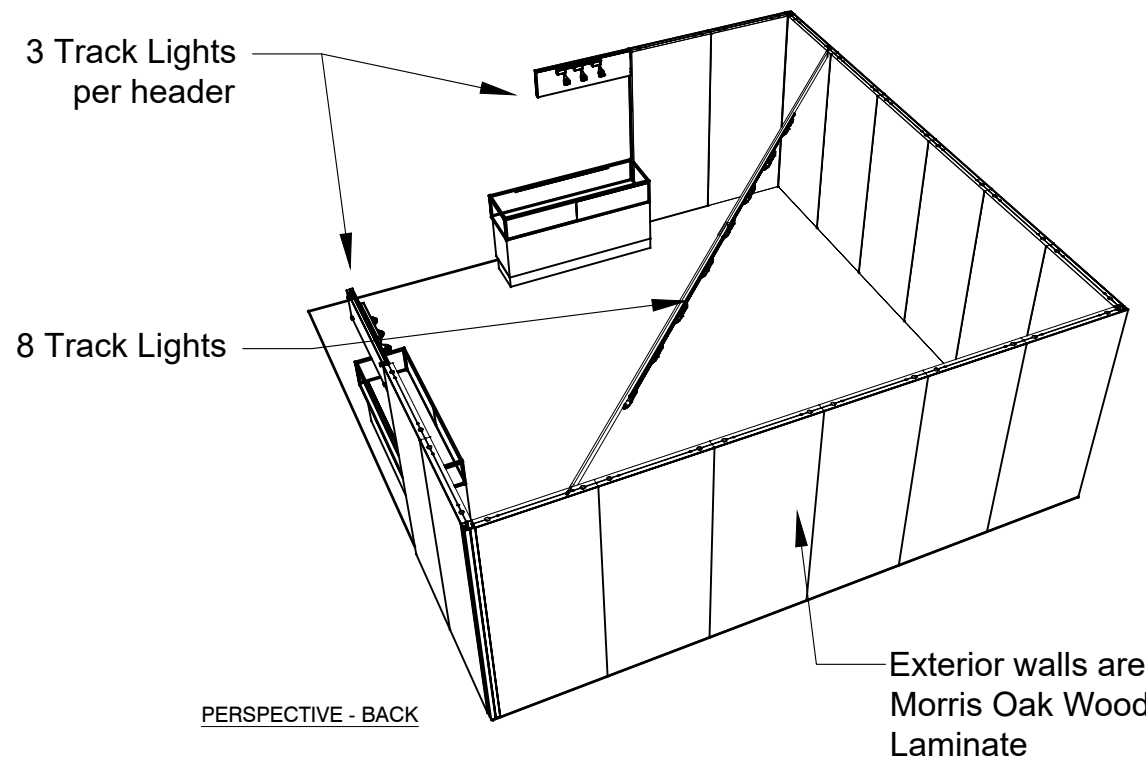

FRONT VIEW

PERSPECTIVE - BACK