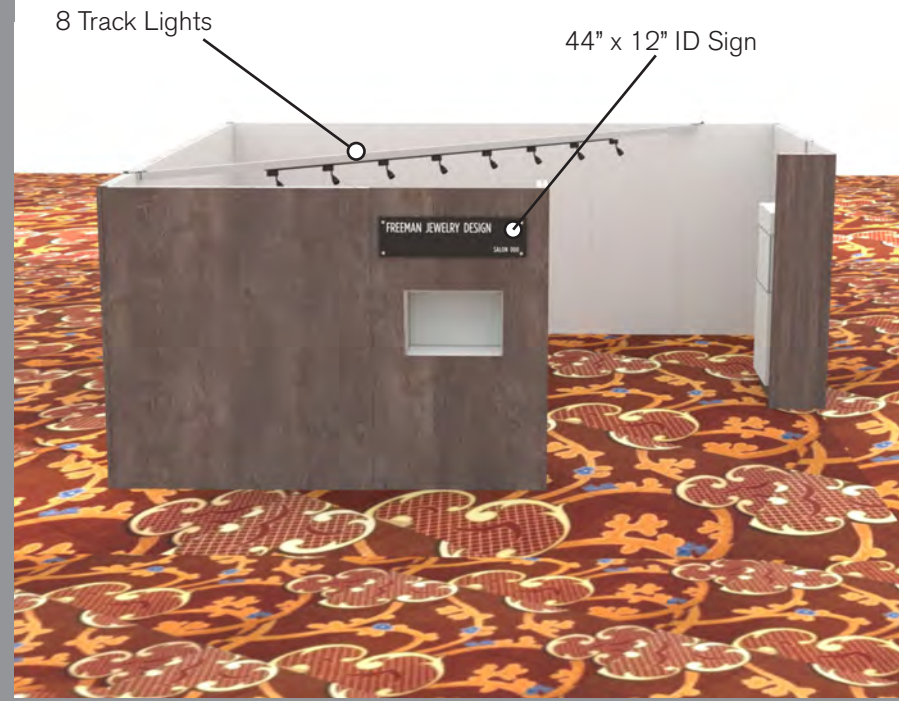

Note: For 2M low showcases only, in addition to track in center, one (1) track with three (3) lights hung behind sign plaque above low showcase will be added.

**Salon Size:** Salon measures 20' (6.10M) wide x 20' (6.10M) long x 8' (2.44M) high.  
Please see internal exhibit dimensions on attached renderings.

## 2M Towers Option

44"x12" ID Sign

Light Gray Laminate

Morris Oak Wood Laminate

12 Track Lights

Towers have LED lights integrated

# 20x20 - 2M Towers Option

PERSPECTIVE - FRONT

PERSPECTIVE - BACK

PLAN VIEW

FRONT VIEW

# 20 X 20 CORNER SALON

1M Towers Option

20x20 Premium Corner, 1M Tower Showcases

PERSPECTIVE - FRONT

PERSPECTIVE - BACK

PLAN VIEW

FRONT VIEW

LESS THAN 30 DAYS OUT