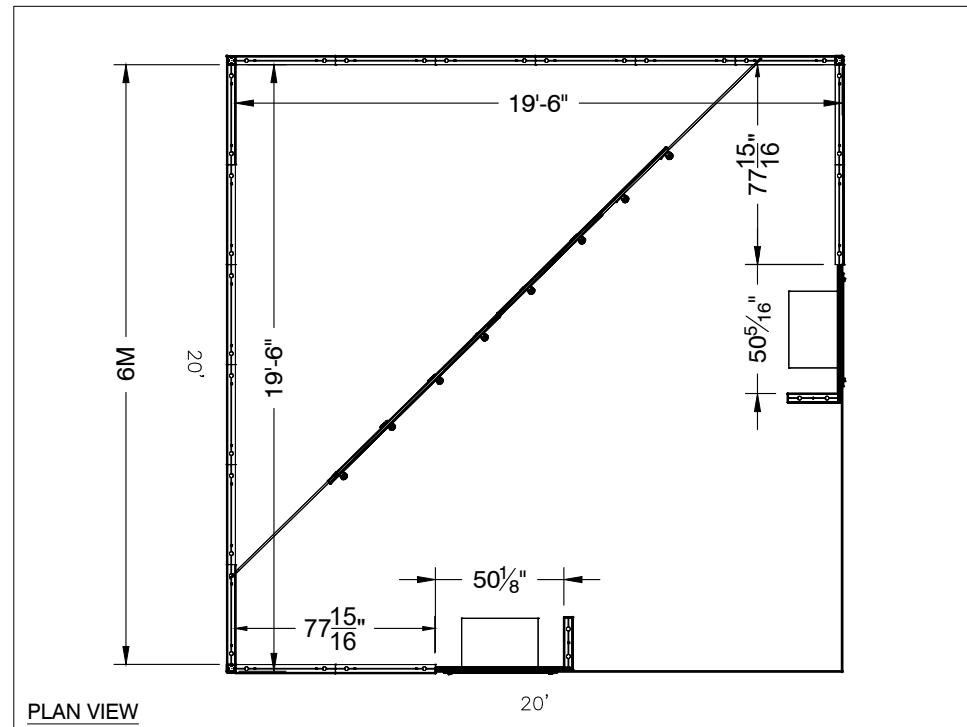

## 20' x 20' Salon Specifications

Note: For 2M low showcases only, in addition to track in center, one (1) track with three (3) lights hung behind sign plaque above low showcase will be added.

**Salon Size:** Salon measures 20' (6.10M) wide x 20' (6.10M) long x 8' (2.44M) high.  
Please see internal exhibit dimensions on attached renderings.

# 20x20 - 2M Towers Option

PERSPECTIVE - FRONT

PERSPECTIVE - BACK

PLAN VIEW

FRONT VIEW

# 20 X 20 CORNER SALON

1M Towers Option

20x20 Premium Corner, 1M Tower Showcases

PERSPECTIVE - FRONT

PERSPECTIVE - BACK

PLAN VIEW

FRONT VIEW

LESS THAN 30 DAYS OUT