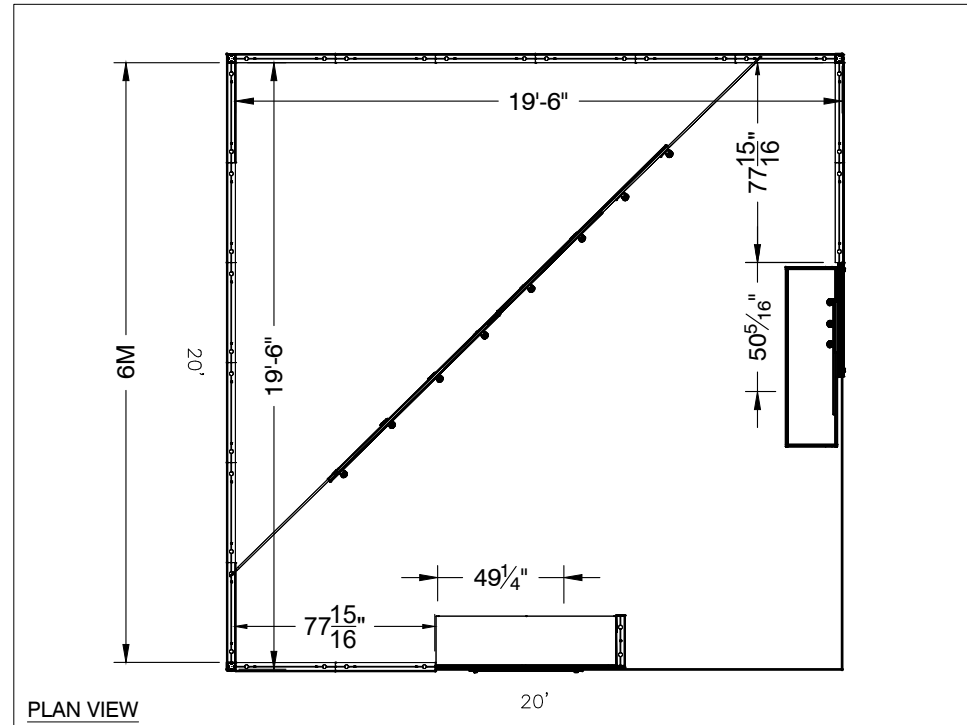

20x20 Premium Corner, 2M Tower & 2M Low Showcases

LESS THAN 30 DAYS OUT

* 0 0 5 0 5 9 0 7 0 1 - 1 0 1 1 - 0 *

MORE THAN 30 DAYS OUT

* 0 0 5 0 5 9 0 7 0 1 - 1 0 1 1 - 1 *