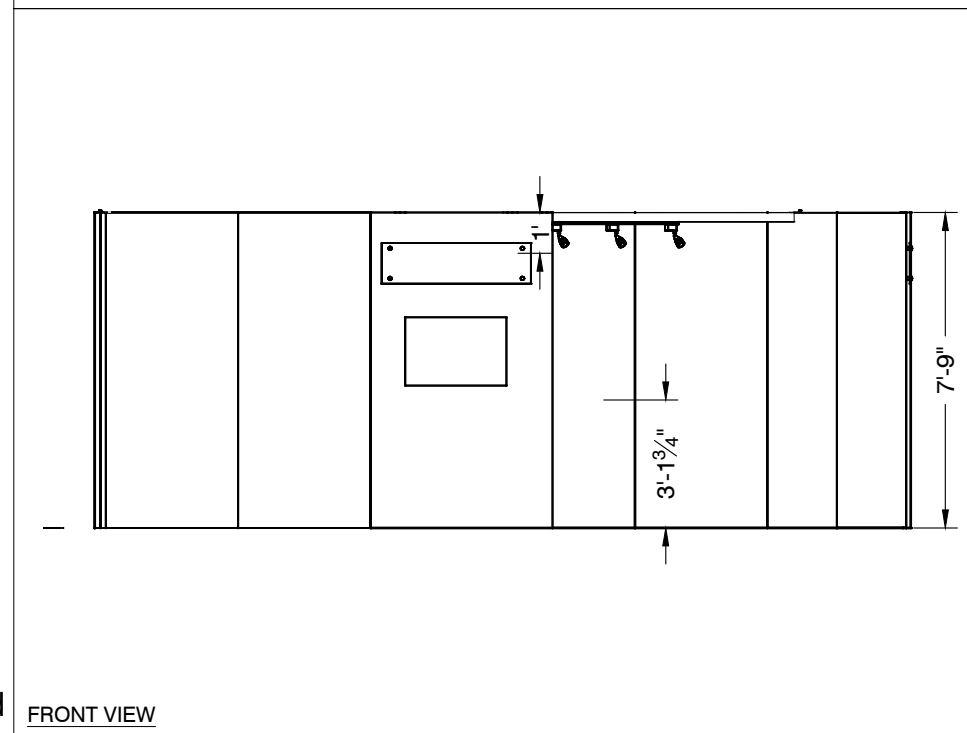

Note: For 2M low showcases only, in addition to track in center, one (1) track with three (3) lights hung behind sign plaque above low showcase will be added.

**Salon Size:** Salon measures 20' (6.10M) wide x 20' (6.10M) long x 8' (2.44M) high.  
Please see internal exhibit dimensions on attached renderings.

# 20x20 - 2M Towers Option

PERSPECTIVE - FRONT

PERSPECTIVE - BACK

PLAN VIEW

FRONT VIEW

# 20 X 20 CORNER SALON

1M Towers Option

20x20 Premium Corner, 1M Tower Showcases

PERSPECTIVE - FRONT

PERSPECTIVE - BACK

PLAN VIEW

FRONT VIEW

LESS THAN 30 DAYS OUT