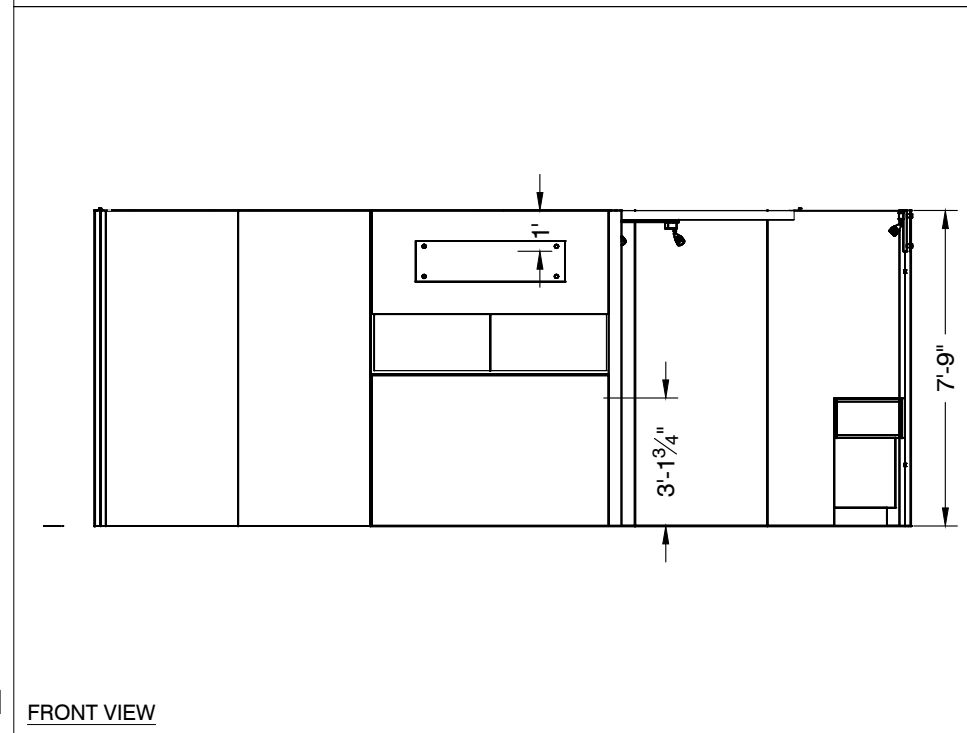

## 20' x 20' Salon Specifications

Note: For 2M low showcases only, in addition to track in center, one (1) track with three (3) lights hung behind sign plaque above low showcase will be added.

**Salon Size:** Salon measures 20' (6.10M) wide x 20' (6.10M) long x 8' (2.44M) high.  
Please see internal exhibit dimensions on attached renderings.

20x20 Premium Corner, 2M Tower & 2M Low Showcases

PERSPECTIVE - FRONT

PERSPECTIVE - BACK

PLAN VIEW

FRONT VIEW

LESS THAN 30 DAYS OUT

\* 0 0 5 0 5 9 0 7 0 1 - 1 0 1 1 - 0 \*

MORE THAN 30 DAYS OUT