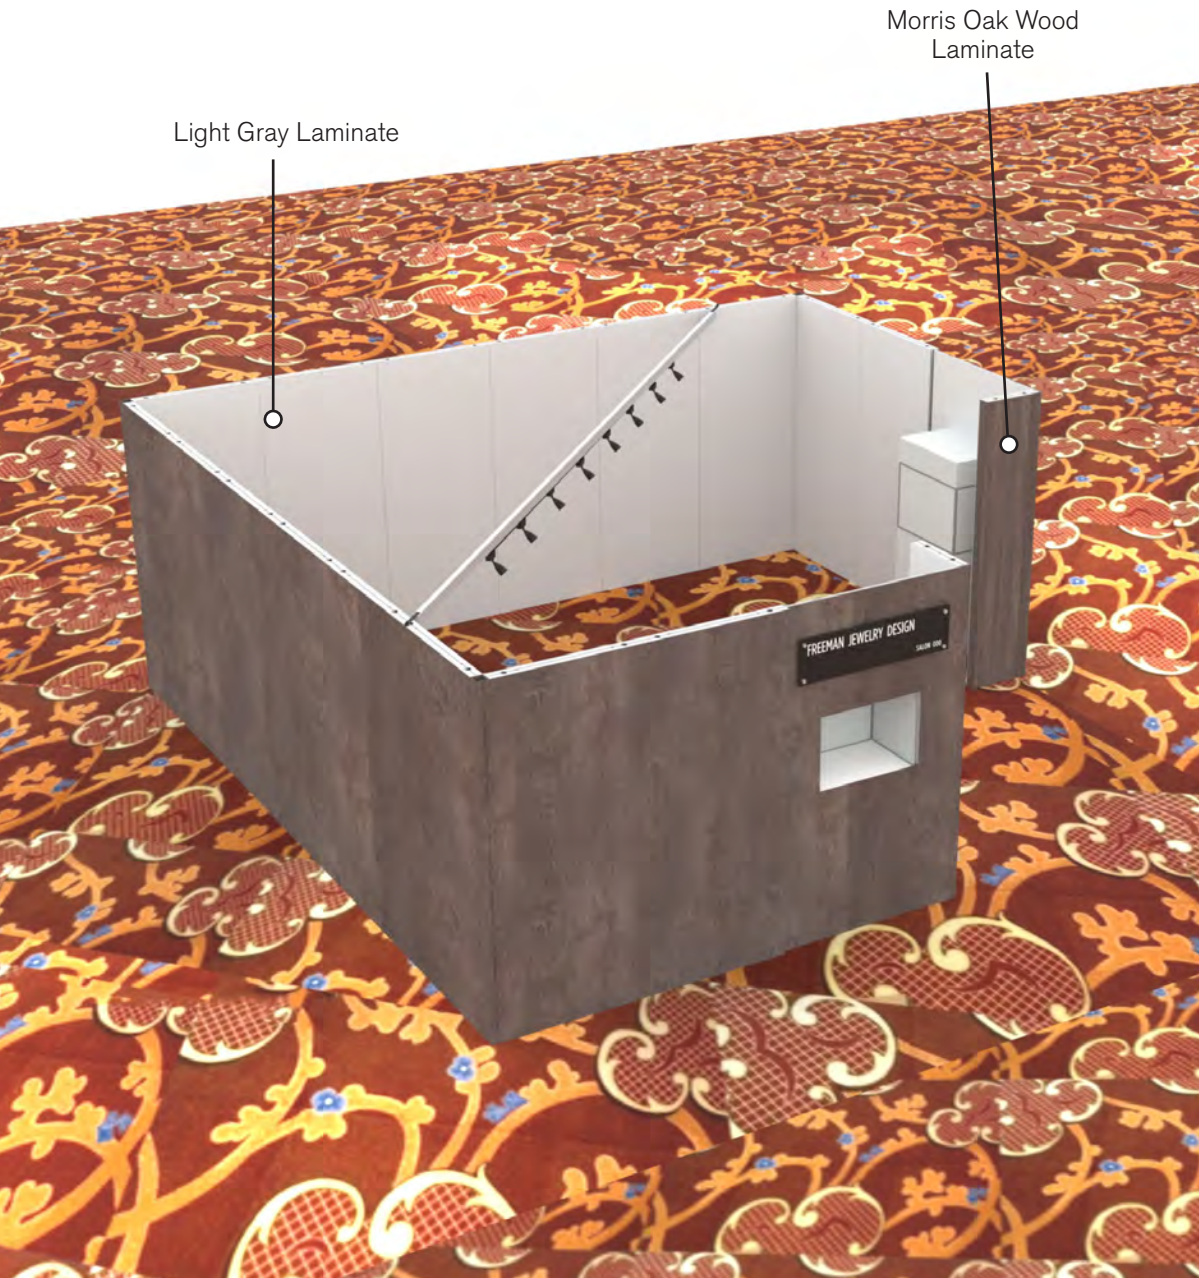

Note: For 2M low showcases only, in addition to track in center, one (1) track with three (3) lights hung behind sign plaque above low showcase will be added.

**Salon Size:** Salon measures 20' (6.10M) wide x 20' (6.10M) long x 8' (2.44M) high.  
Please see internal exhibit dimensions on attached renderings.

# 20x20 - 2M Towers Option

PERSPECTIVE - FRONT

PERSPECTIVE - BACK

PLAN VIEW

FRONT VIEW

# 20 X 20 CORNER SALON

1M Towers Option

20x20 Premium Corner, 1M Tower Showcases

PERSPECTIVE - FRONT

PERSPECTIVE - BACK

PLAN VIEW

FRONT VIEW

LESS THAN 30 DAYS OUT