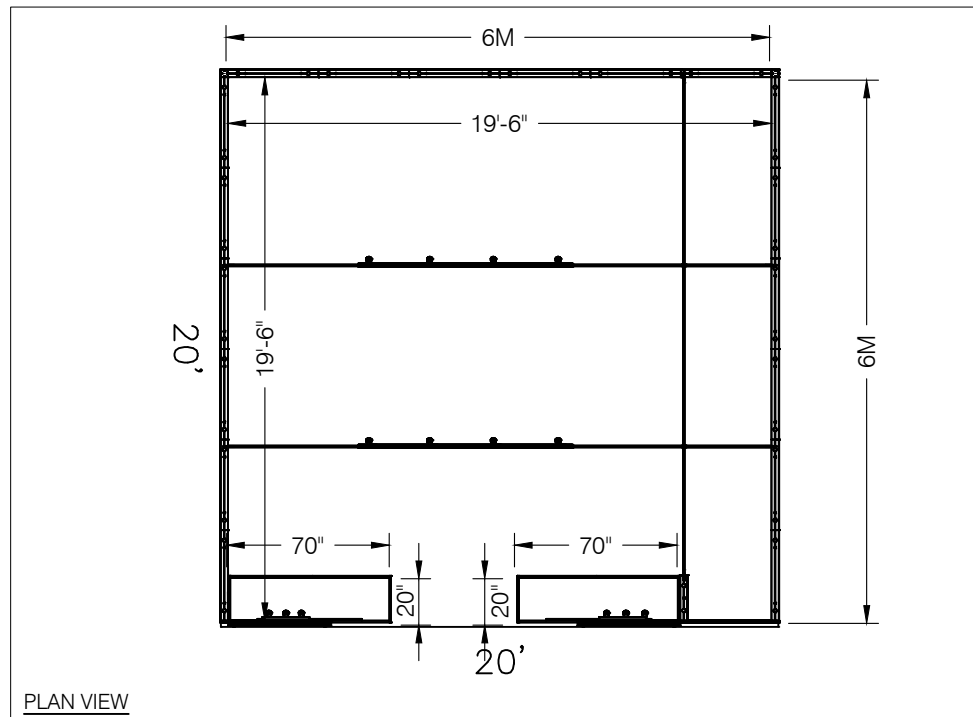

## 20' x 20' Salon Specifications

Note: For 2M low showcases only, in addition to track in center, one (1) track with three (3) lights hung behind sign plaque above low showcase will be added.

**Salon Size:** Salon measures 20' (6.10M) wide x 20' (6.10M) long x 8' (2.44M) high.  
Please see internal exhibit dimensions on attached renderings.

# 20 x 20 INLINE SALON 2M Low Showcases Option

8 Track Lights

44"x12" ID Sign  
(There are 3 lights behind each sign)

Light Gray Laminate

Morris Oak  
Wood Laminate

Showcases have  
LED lights integrated

# 20x20 - 2M Low Showcases Option

PERSPECTIVE - FRONT

PLAN VIEW

PERSPECTIVE - BACK

FRONT VIEW