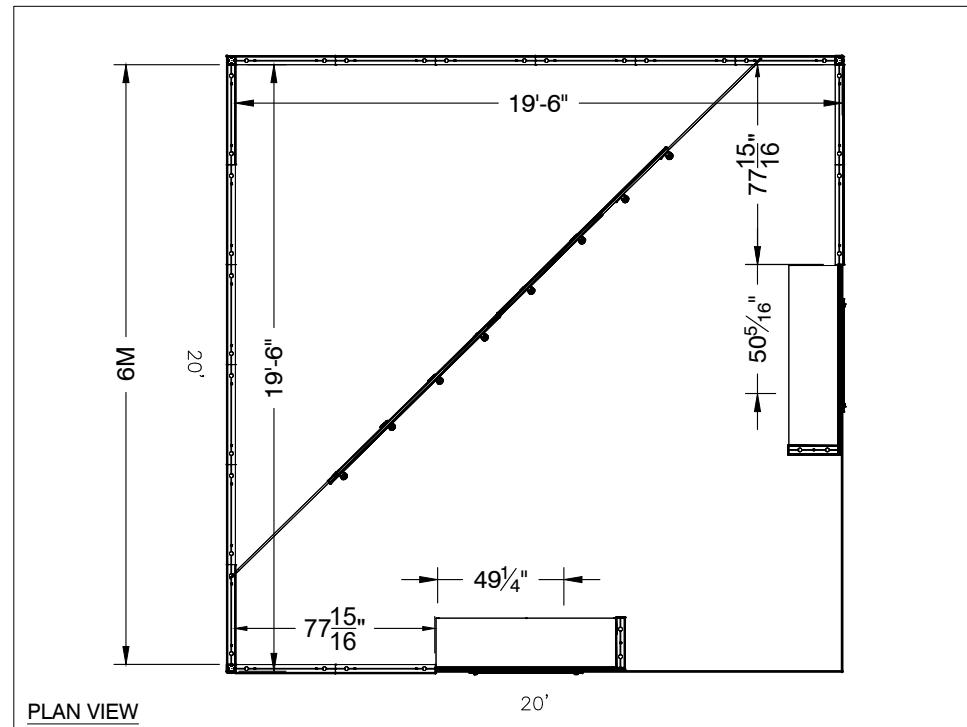

## 20' x 20' Salon Specifications

Note: For 2M low showcases only, in addition to track in center, one (1) track with three (3) lights hung behind sign plaque above low showcase will be added.

**Salon Size:** Salon measures 20' (6.10M) wide x 20' (6.10M) long x 8' (2.44M) high.  
Please see internal exhibit dimensions on attached renderings.

## 2M Tower Showcases Option

### 20x20 Premium Corner, 2M Tower Showcases

PERSPECTIVE - FRONT

PERSPECTIVE - BACK

PLAN VIEW

FRONT VIEW

LESS THAN 30 DAYS OUT

\* 0 0 5 0 5 9 0 7 0 1 . 1 0 1 1 . 0 \*

MORE THAN 30 DAYS OUT