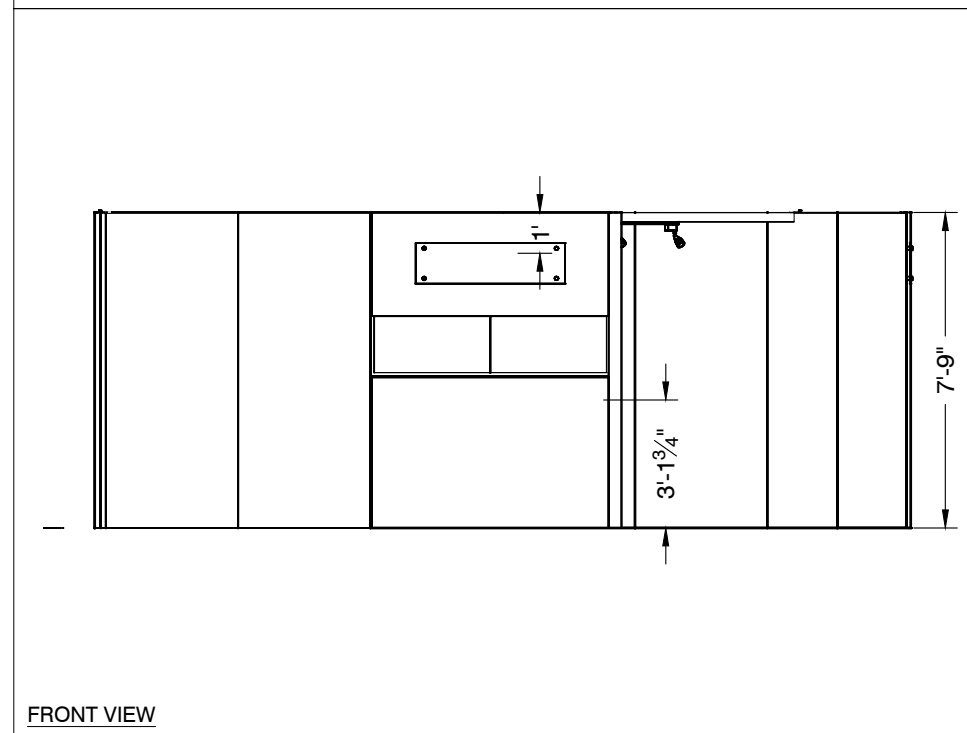

Note: For 2M low showcases only, in addition to track in center, one (1) track with three (3) lights hung behind sign plaque above low showcase will be added.

**Salon Size:** Salon measures 20' (6.10M) wide x 20' (6.10M) long x 8' (2.44M) high.  
Please see internal exhibit dimensions on attached renderings.

### 20x20 Premium Corner, 2M Tower Showcases

PERSPECTIVE - FRONT

PERSPECTIVE - BACK

PLAN VIEW

FRONT VIEW

LESS THAN 30 DAYS OUT

\* 0 0 5 0 5 9 0 7 0 1 . 1 0 1 1 . 0 \*

MORE THAN 30 DAYS OUT