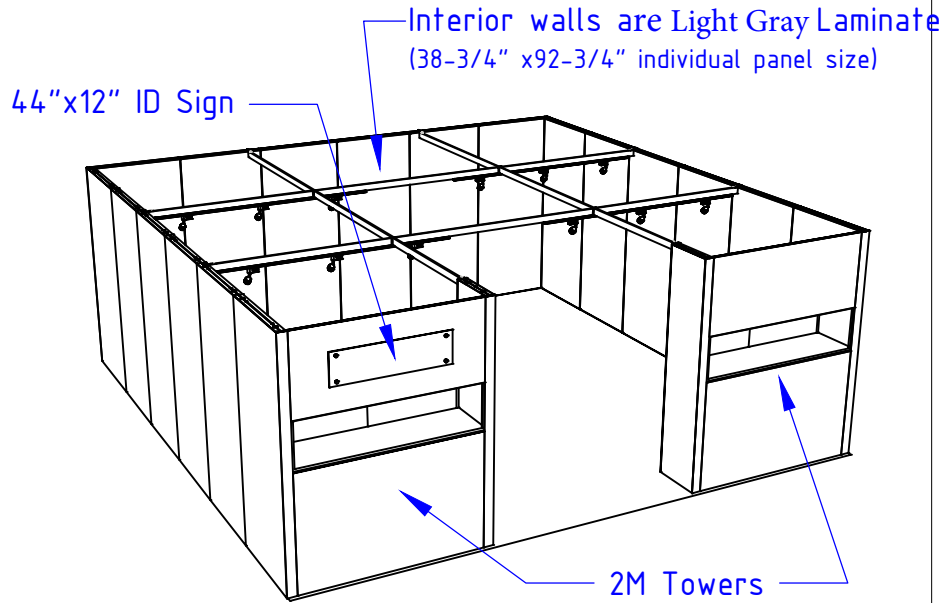

## 2M Towers Option

44"x12" ID Sign

Light Gray Laminate

Morris Oak Wood Laminate

12 Track Lights

Towers have LED lights integrated

# 20x20 - 2M Towers Option

PERSPECTIVE - FRONT

PERSPECTIVE - BACK

PLAN VIEW

FRONT VIEW