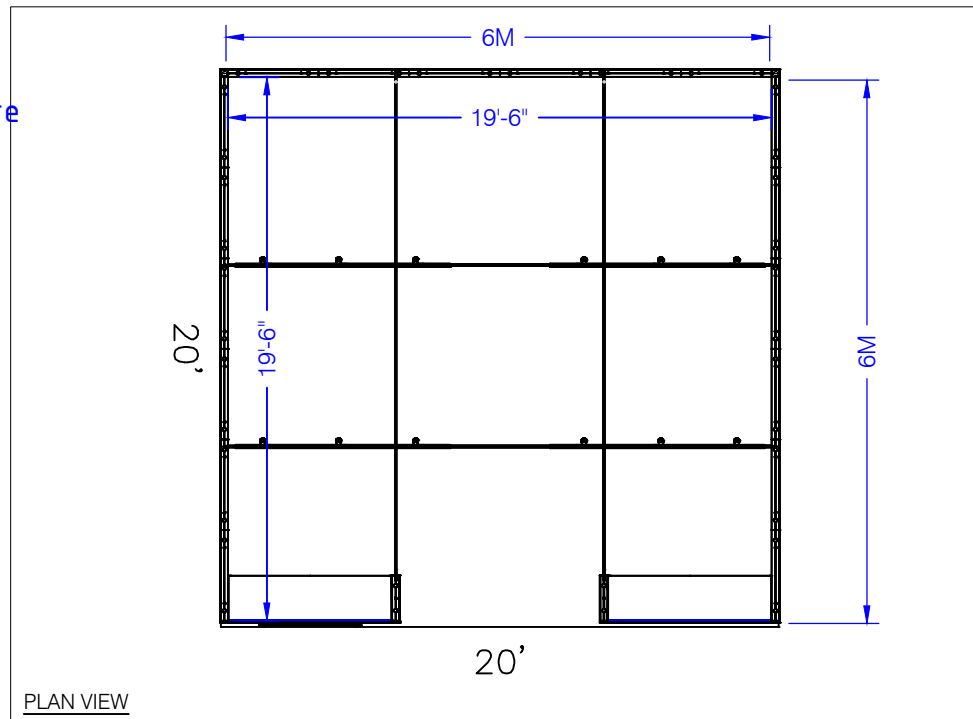

## 20' x 20' Salon Specifications

Note: For 2M low showcases only, in addition to track in center, one (1) track with three (3) lights hung behind sign plaque above low showcase will be added.

**Salon Size:** Salon measures 20' (6.10M) wide x 20' (6.10M) long x 8' (2.44M) high.  
Please see internal exhibit dimensions on attached renderings.

# 20x20 - 2M Towers Option

PERSPECTIVE - FRONT

PERSPECTIVE - BACK

PLAN VIEW

FRONT VIEW

# 20 X 20 CORNER SALON

1M Towers Option

20x20 Premium Corner, 1M Tower Showcases

PERSPECTIVE - FRONT

PERSPECTIVE - BACK

PLAN VIEW

FRONT VIEW

LESS THAN 30 DAYS OUT