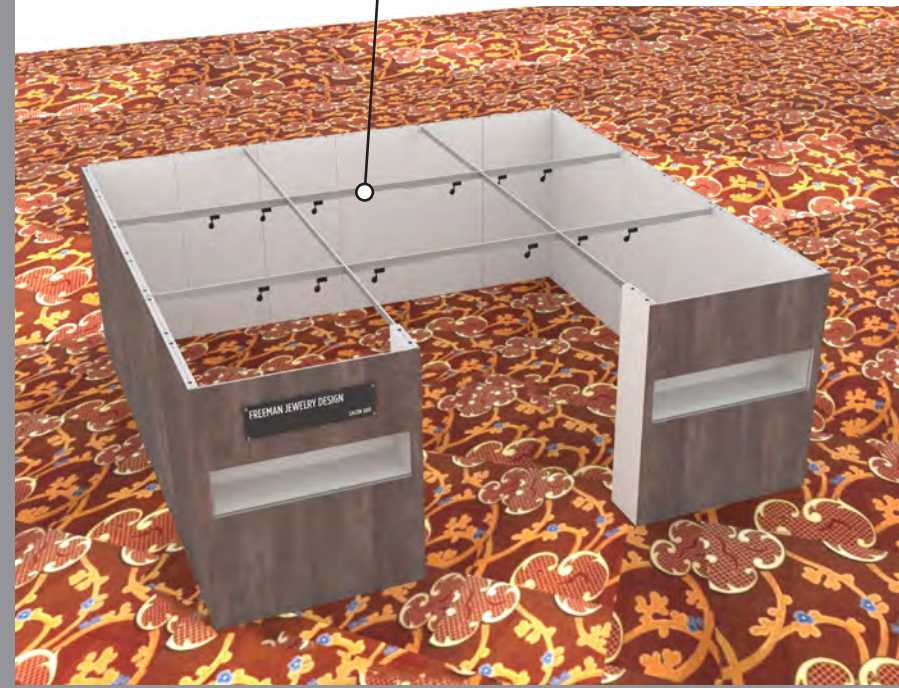

Note: For 2M low showcases only, in addition to track in center, one (1) track with three (3) lights hung behind sign plaque above low showcase will be added.

**Salon Size:** Salon measures 20' (6.10M) wide x 20' (6.10M) long x 8' (2.44M) high.  
Please see internal exhibit dimensions on attached renderings.

## 2M Towers Option

44"x12" ID Sign

Light Gray Laminate

Morris Oak Wood Laminate

12 Track Lights

Towers have LED lights integrated

# 20x20 - 2M Towers Option

PERSPECTIVE - FRONT

PERSPECTIVE - BACK

PLAN VIEW

FRONT VIEW

# 20 X 20 CORNER SALON

1M Towers Option

20x20 Premium Corner, 1M Tower Showcases

PERSPECTIVE - FRONT

PERSPECTIVE - BACK

PLAN VIEW

FRONT VIEW

LESS THAN 30 DAYS OUT