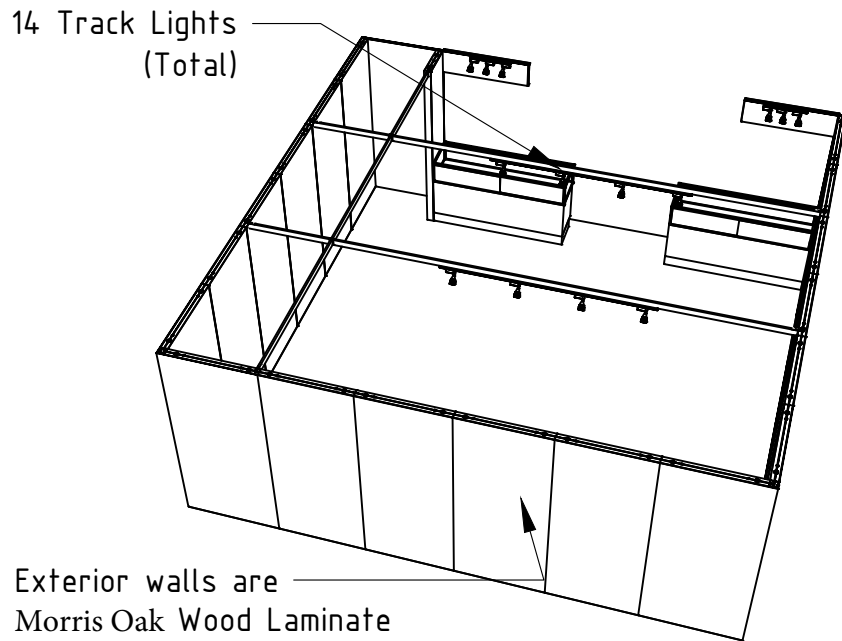

# 20 x 20 INLINE SALON 2M Low Showcases Option

8 Track Lights

44"x12" ID Sign  
(There are 3 lights behind each sign)

Light Gray Laminate

Morris Oak  
Wood Laminate

Showcases have  
LED lights integrated

# 20x20 - 2M Low Showcases Option

PERSPECTIVE - FRONT

PLAN VIEW

PERSPECTIVE - BACK

FRONT VIEW