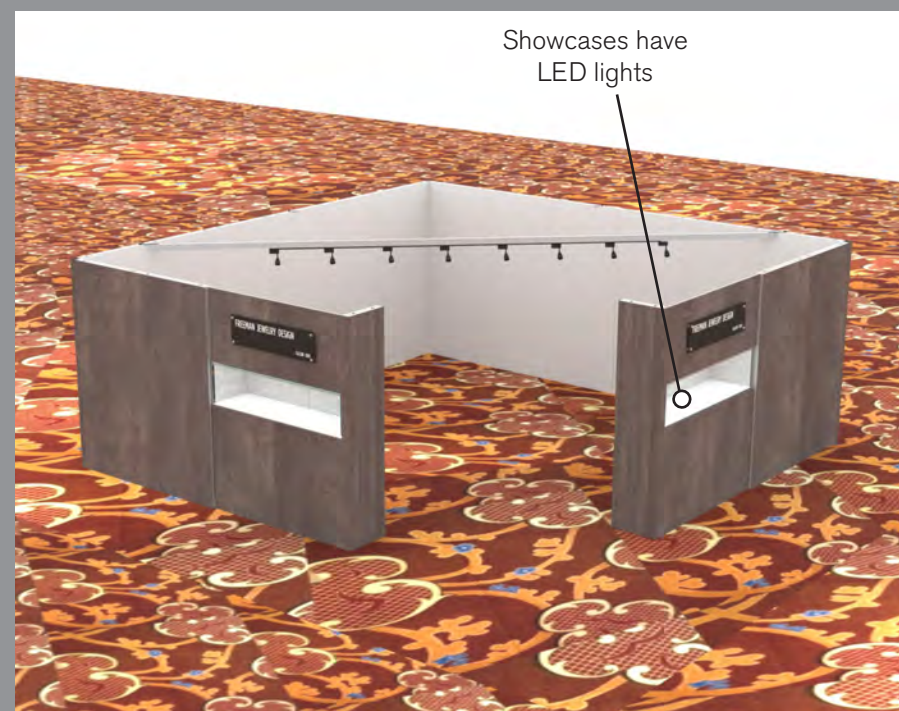

20 X 20 CORNER SALON

2M Tower Showcases Option