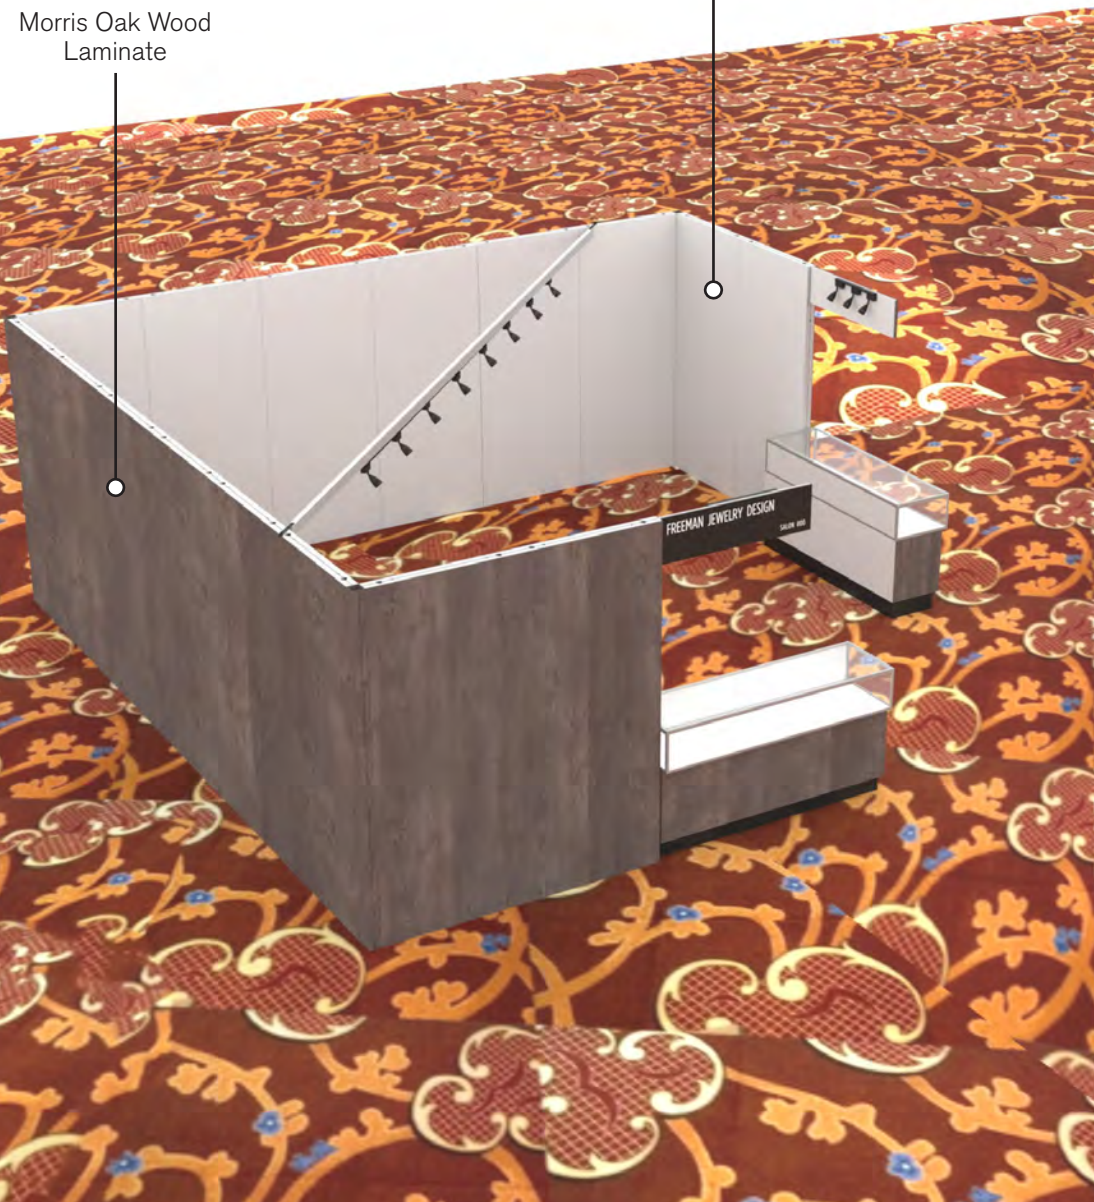

20 X 20 CORNER SALON

2M Low Showcases Option

Morris Oak Wood Laminate

Light Gray Laminate