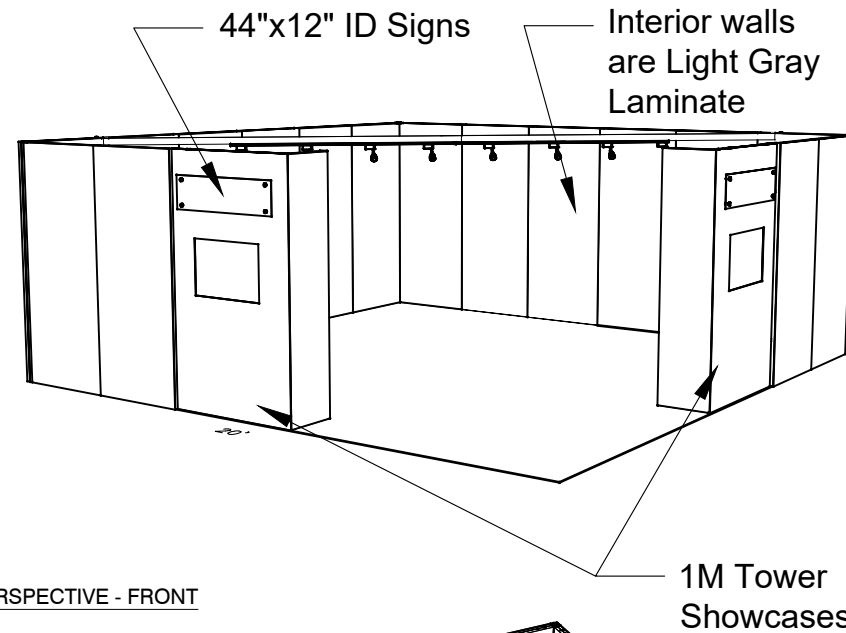

Note: For 2M low showcases only, in addition to track in center, one (1) track with three (3) lights hung behind sign plaque above low showcase will be added.

**Salon Size:** Salon measures 20' (6.10M) wide x 20' (6.10M) long x 8' (2.44M) high.  
Please see internal exhibit dimensions on attached renderings.

# 20x20 - 2M Towers Option

PERSPECTIVE - FRONT

PERSPECTIVE - BACK

PLAN VIEW

FRONT VIEW

# 20 X 20 CORNER SALON

1M Towers Option

20x20 Premium Corner, 1M Tower Showcases

PERSPECTIVE - FRONT

PERSPECTIVE - BACK

PLAN VIEW

FRONT VIEW

LESS THAN 30 DAYS OUT