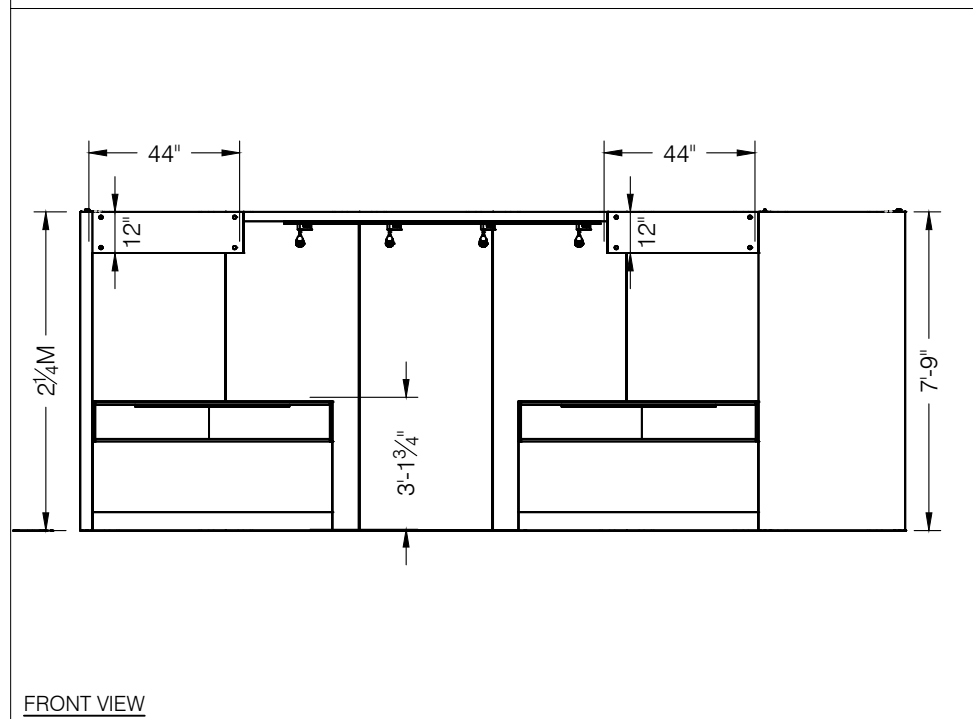

Note: For 2M low showcases only, in addition to track in center, one (1) track with three (3) lights hung behind sign plaque above low showcase will be added.

**Salon Size:** Salon measures 20' (6.10M) wide x 20' (6.10M) long x 8' (2.44M) high.  
Please see internal exhibit dimensions on attached renderings.

# 20x20 - 2M Low Showcases Option

PERSPECTIVE - FRONT

PLAN VIEW

PERSPECTIVE - BACK

FRONT VIEW