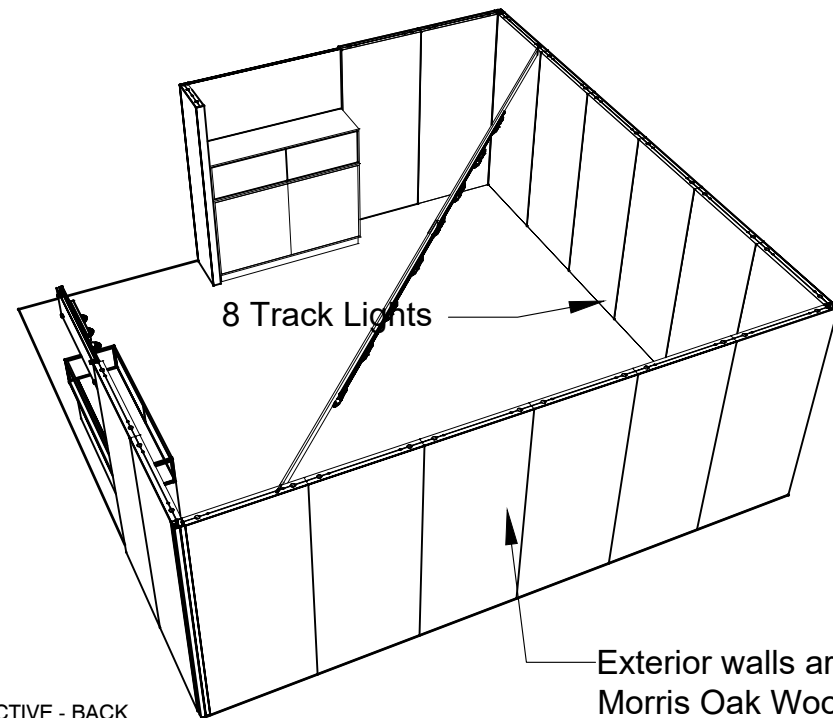

# 20x20 - 2M Low Showcases Option

PERSPECTIVE - FRONT

PLAN VIEW

PERSPECTIVE - BACK

FRONT VIEW

# 20 X 20 CORNER SALON

2M Tower & 2M Low Showcases  
Option

Morris Oak Wood

Light Gray Laminate

8 Track Lights

44" x 12" ID Sign

Showcases have  
LED lights

44" x 12" ID Sign  
(There are 3 lights behind sign)

20x20 Premium Corner, 2M Tower & 2M Low Showcases

PERSPECTIVE - FRONT

PERSPECTIVE - BACK

PLAN VIEW

FRONT VIEW

LESS THAN 30 DAYS OUT

\* 0 0 5 0 5 9 0 7 0 1 - 1 0 1 1 - 0 \*

MORE THAN 30 DAYS OUT