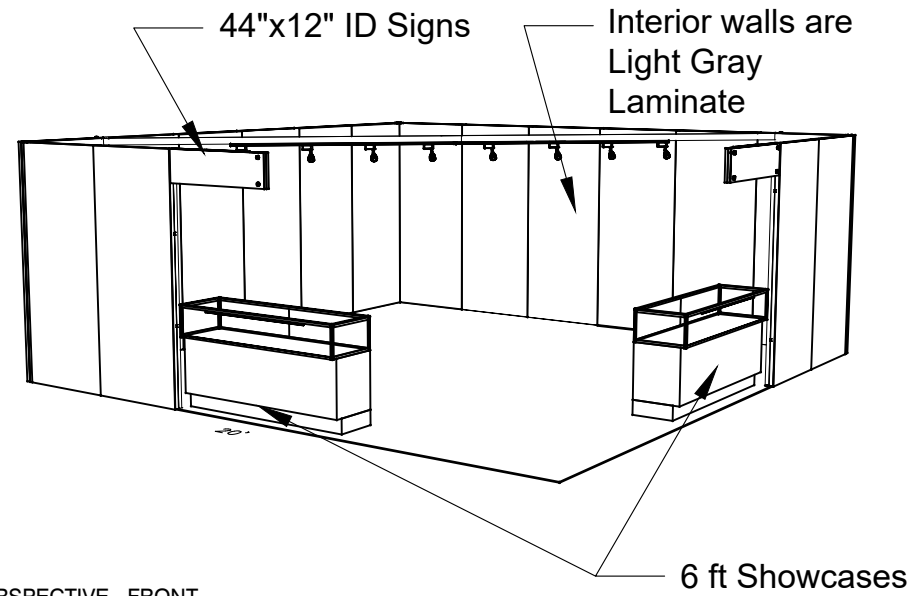

20x20 Premium Corner-2M Low Showcases

PERSPECTIVE - FRONT