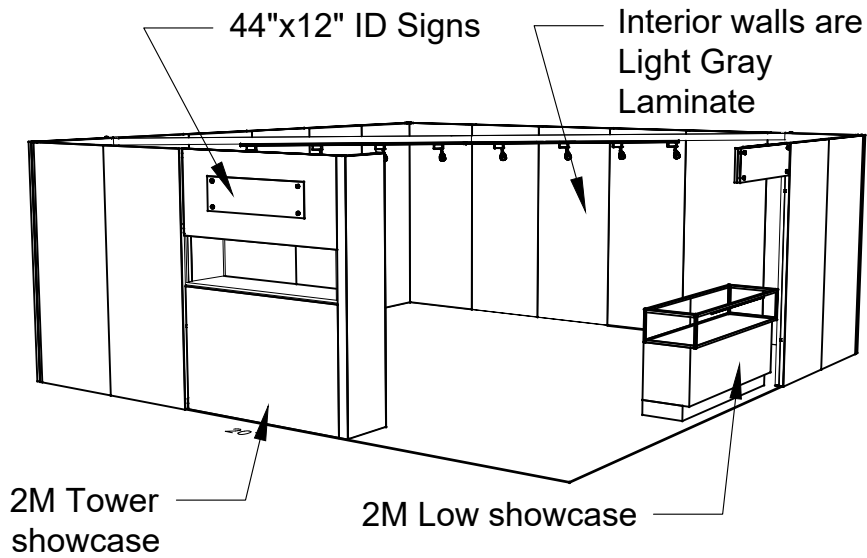

Note: For 2M low showcases only, in addition to track in center, one (1) track with three (3) lights hung behind sign plaque above low showcase will be added.

**Salon Size:** Salon measures 20' (6.10M) wide x 20' (6.10M) long x 8' (2.44M) high.  
Please see internal exhibit dimensions on attached renderings.

# 20x20 - 2M Low Showcases Option

PERSPECTIVE - FRONT

PLAN VIEW

PERSPECTIVE - BACK

FRONT VIEW

# 20 X 20 CORNER SALON

2M Tower & 2M Low Showcases  
Option

Morris Oak Wood

Light Gray Laminate

8 Track Lights

44" x 12" ID Sign

Showcases have  
LED lights

44" x 12" ID Sign  
(There are 3 lights behind sign)

20x20 Premium Corner, 2M Tower & 2M Low Showcases

PERSPECTIVE - FRONT

PERSPECTIVE - BACK

PLAN VIEW

FRONT VIEW

LESS THAN 30 DAYS OUT

\* 0 0 5 0 5 9 0 7 0 1 - 1 0 1 1 - 0 \*

MORE THAN 30 DAYS OUT