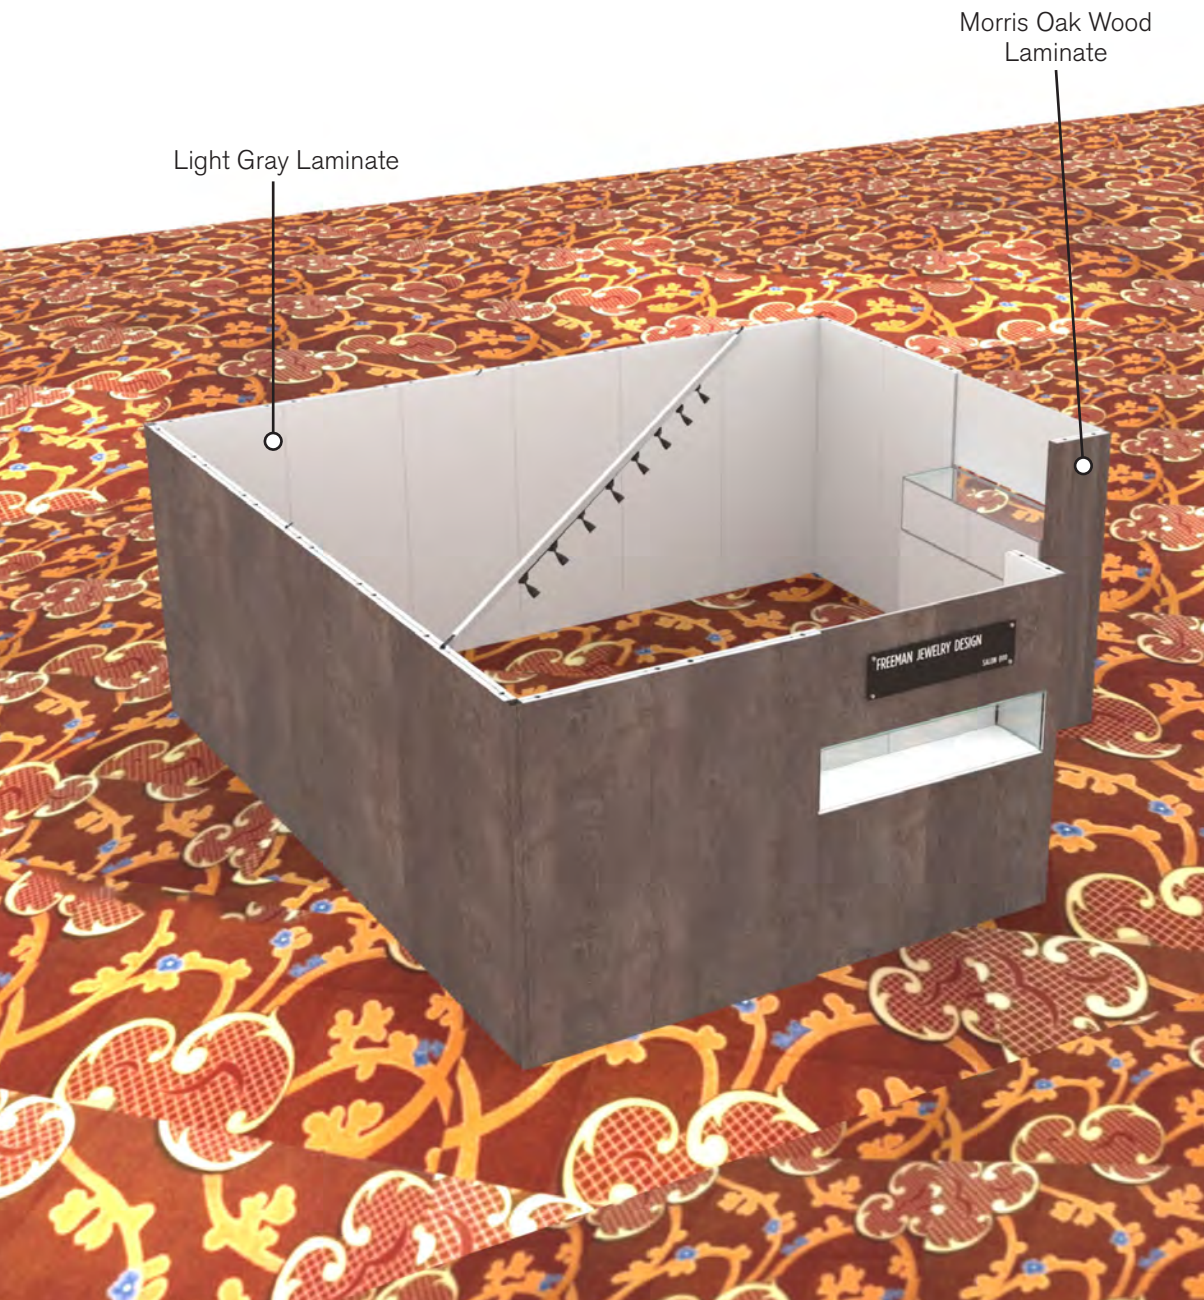

20 X 20 CORNER SALON

2M Tower Showcases Option