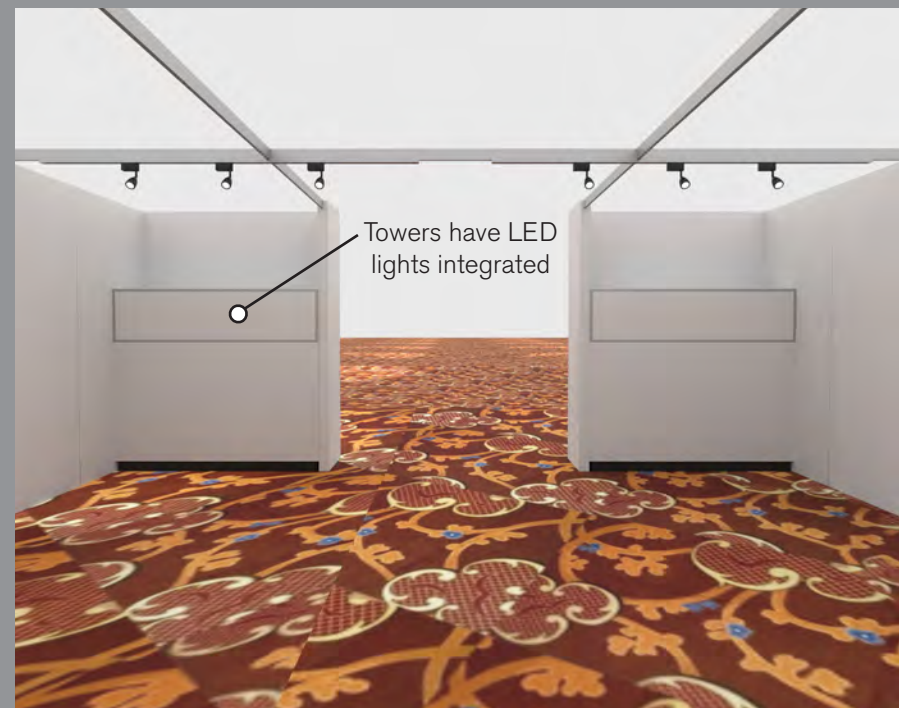

## 2M Towers Option

44"x12" ID Sign

Light Gray Laminate

Morris Oak Wood Laminate

12 Track Lights

Towers have LED lights integrated

# 20x20 - 2M Towers Option

PERSPECTIVE - FRONT

PERSPECTIVE - BACK

PLAN VIEW

FRONT VIEW

# 20 X 20 CORNER SALON

1M Towers Option

20x20 Premium Corner, 1M Tower Showcases

PERSPECTIVE - FRONT

PERSPECTIVE - BACK

PLAN VIEW

FRONT VIEW

LESS THAN 30 DAYS OUT