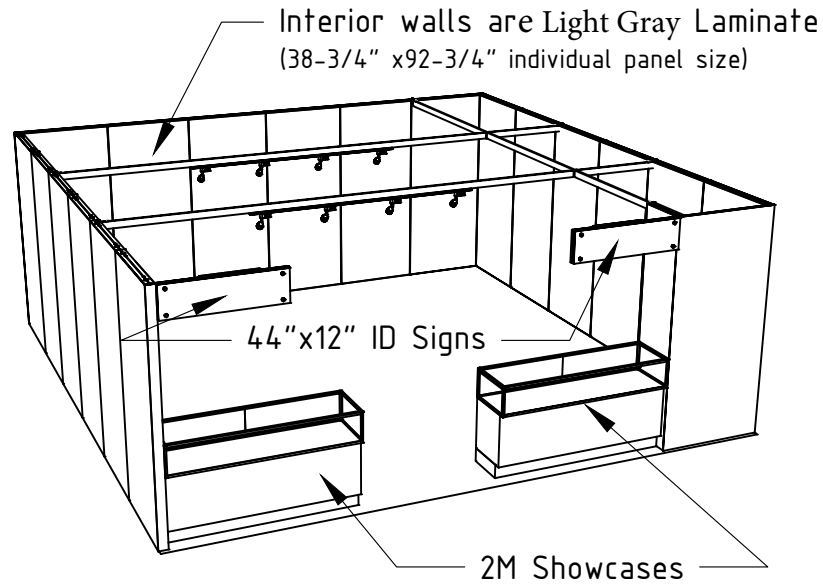

# 20 x 20 INLINE SALON 2M Low Showcases Option

8 Track Lights

44"x12" ID Sign  
(There are 3 lights behind each sign)

Light Gray Laminate

Morris Oak  
Wood Laminate

Showcases have  
LED lights integrated

# 20x20 - 2M Low Showcases Option

PERSPECTIVE - FRONT

PLAN VIEW

PERSPECTIVE - BACK

FRONT VIEW