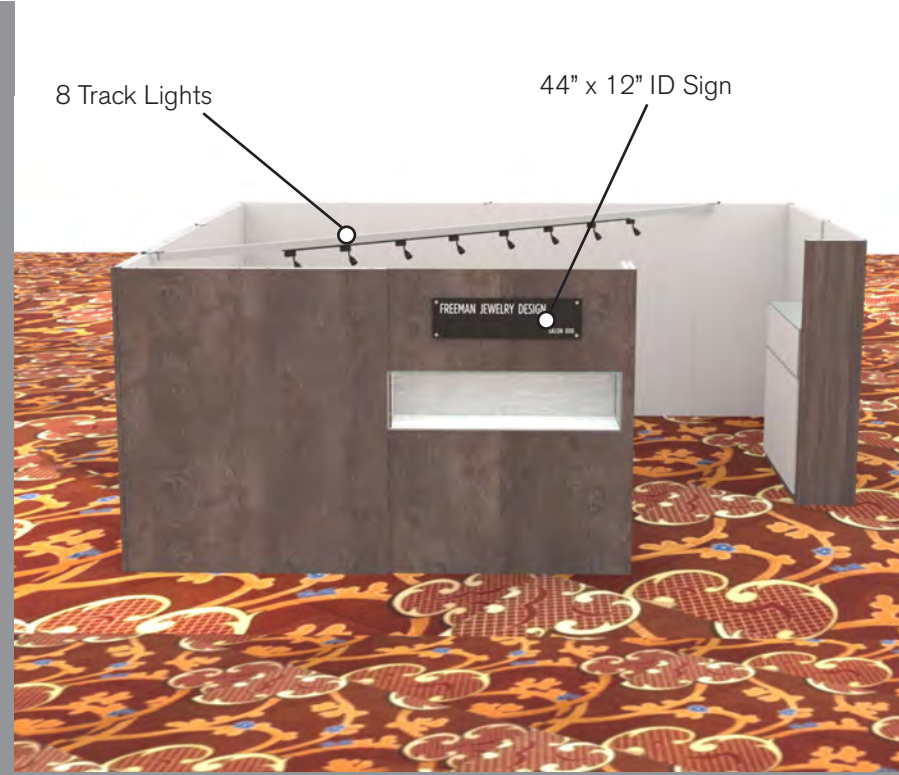

20 X 20 CORNER SALON

2M Tower Showcases Option