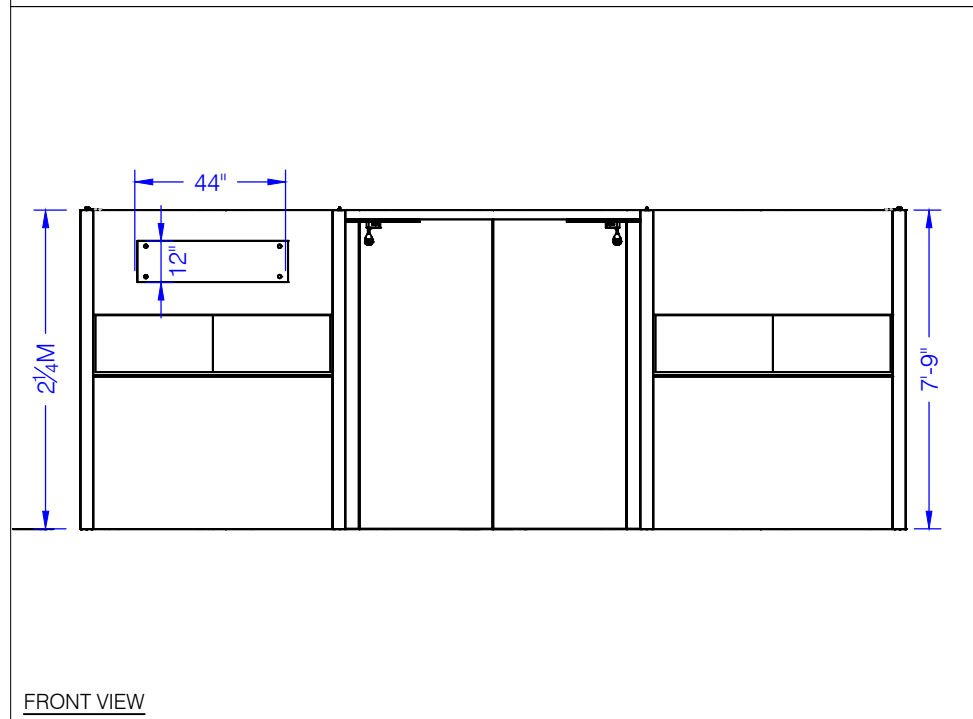

## 20' x 20' Salon Specifications

Note: For 2M low showcases only, in addition to track in center, one (1) track with three (3) lights hung behind sign plaque above low showcase will be added.

**Salon Size:** Salon measures 20' (6.10M) wide x 20' (6.10M) long x 8' (2.44M) high.  
Please see internal exhibit dimensions on attached renderings.

# 20x20 - 2M Towers Option

PERSPECTIVE - FRONT

PERSPECTIVE - BACK

PLAN VIEW

FRONT VIEW

# 20 X 20 CORNER SALON

1M Towers Option

20x20 Premium Corner, 1M Tower Showcases

PERSPECTIVE - FRONT

PERSPECTIVE - BACK

PLAN VIEW

FRONT VIEW

LESS THAN 30 DAYS OUT