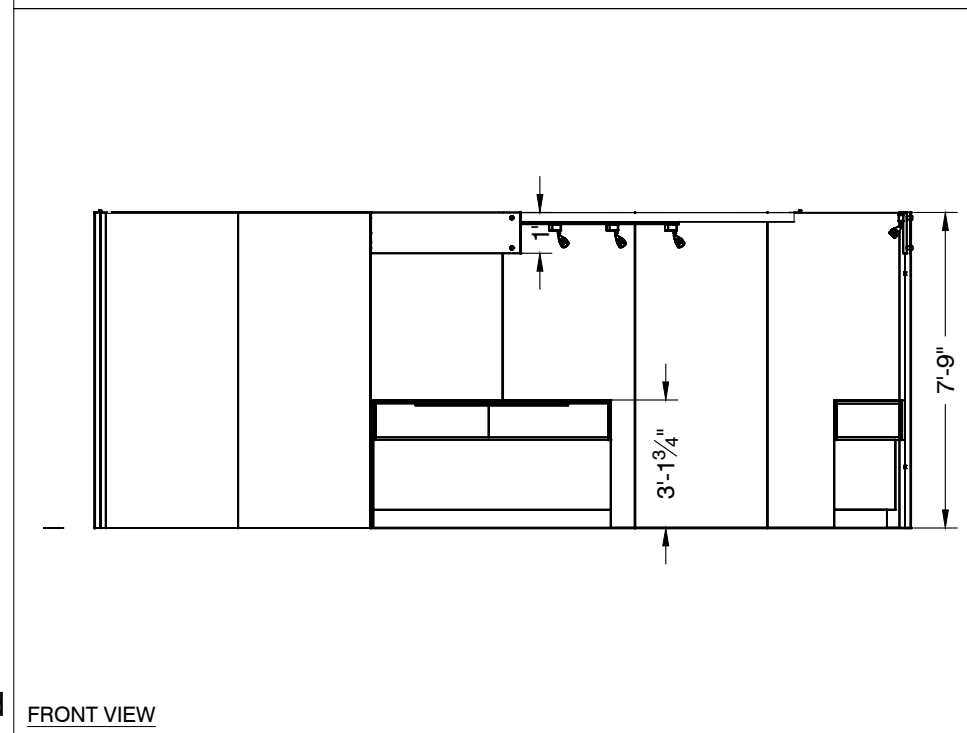

## 20' x 20' Salon Specifications

Note: For 2M low showcases only, in addition to track in center, one (1) track with three (3) lights hung behind sign plaque above low showcase will be added.

**Salon Size:** Salon measures 20' (6.10M) wide x 20' (6.10M) long x 8' (2.44M) high.  
Please see internal exhibit dimensions on attached renderings.

### 20x20 Premium Corner-2M Low Showcases

PERSPECTIVE - FRONT

PERSPECTIVE - BACK

PLAN VIEW

FRONT VIEW

LESS THAN 30 DAYS OUT

\* 0 0 5 0 5 9 0 7 0 1 . 1 0 1 1 . 0 \*

MORE THAN 30 DAYS OUT