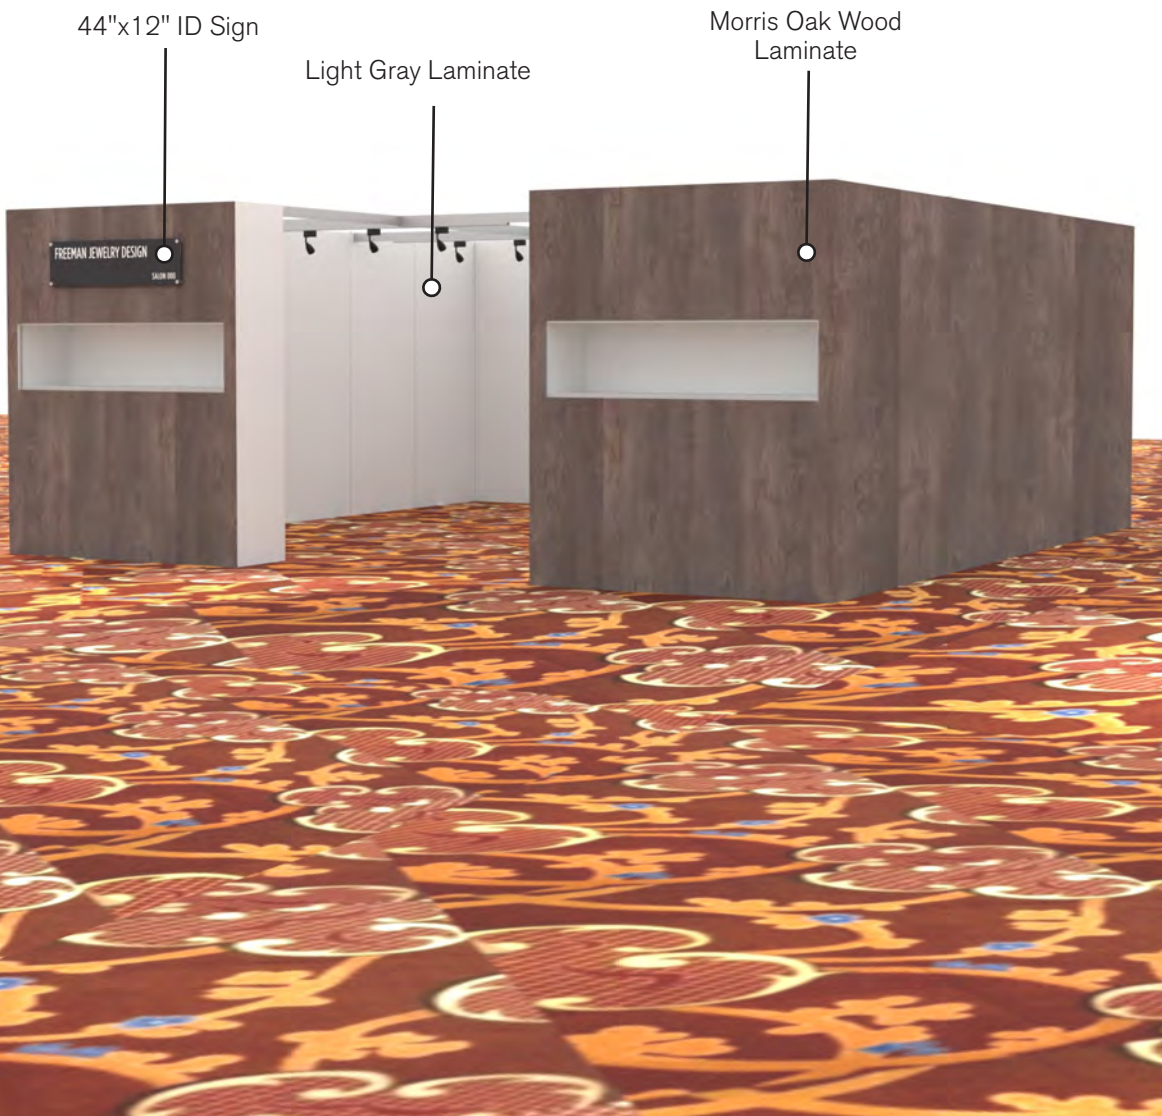

Note: For 2M low showcases only, in addition to track in center, one (1) track with three (3) lights hung behind sign plaque above low showcase will be added.

**Salon Size:** Salon measures 20' (6.10M) wide x 20' (6.10M) long x 8' (2.44M) high.  
Please see internal exhibit dimensions on attached renderings.

## 2M Towers Option

44"x12" ID Sign

Light Gray Laminate

Morris Oak Wood Laminate

12 Track Lights

Towers have LED lights integrated